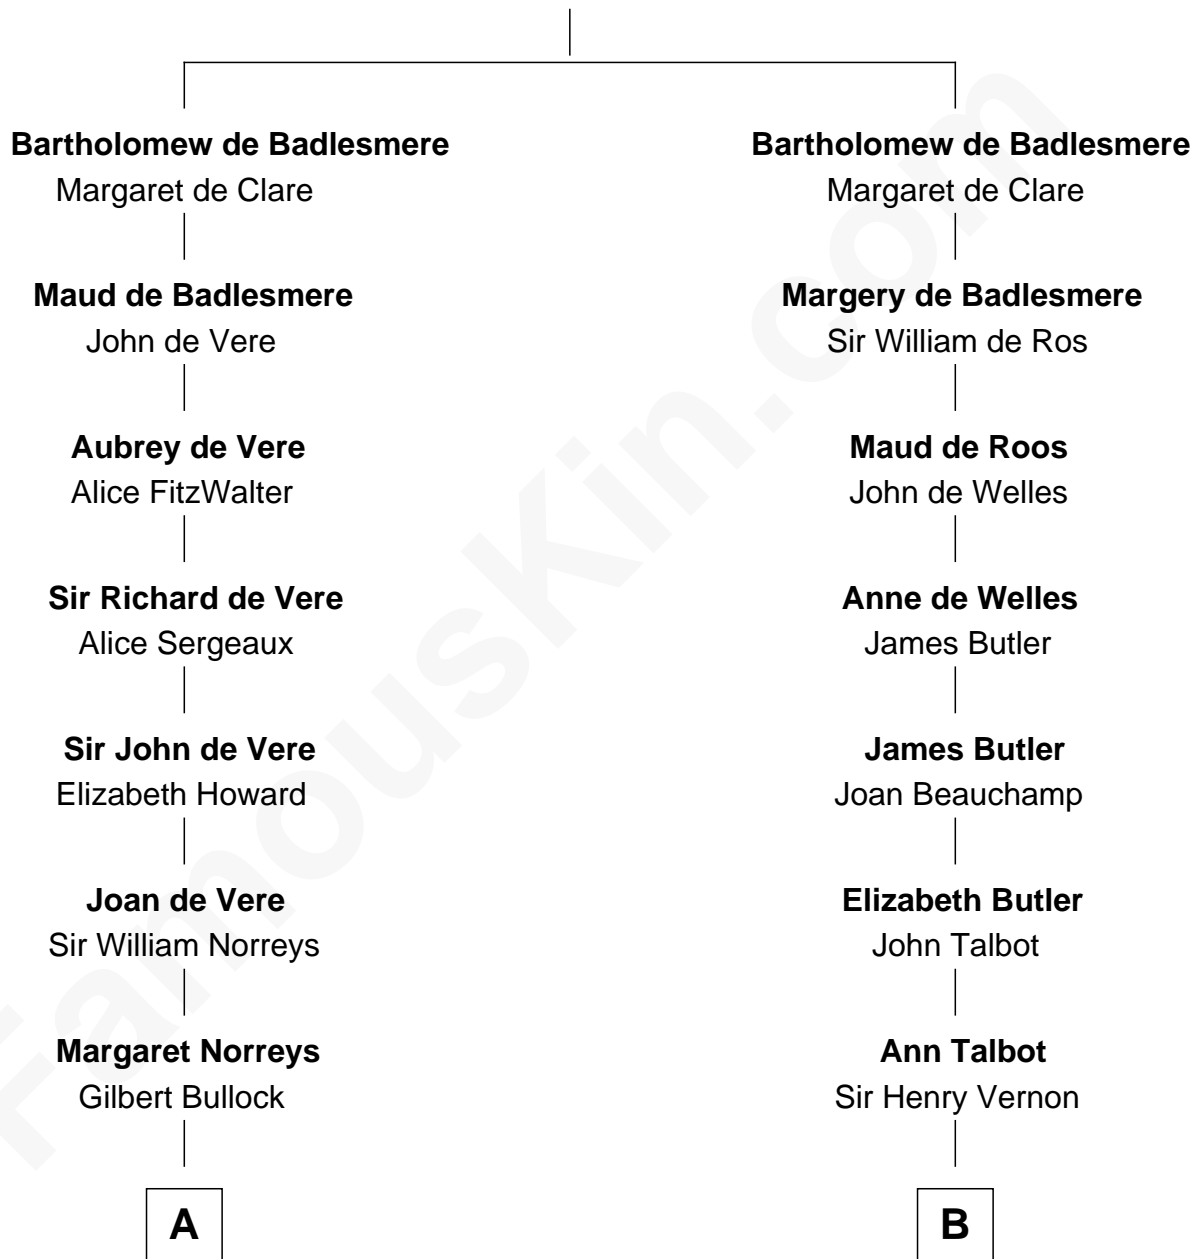

FamousKin.com
Relationship Chart of
George H. W. Bush
41st U.S. President

19th cousin 2 times removed of

Joan Fontaine
Movie Actress

Gunselm de Badlesmere

C

Samuel Howard Fay
Susan Montfort Shellman

Harriet Eleanor Fay
Rev. James Smith Bush

Samuel Prescott Bush
Flora Sheldon

Prescott Sheldon Bush
Dorothy Wear Walker

George H. W. Bush
41st U.S. President

D

Margaret Letitia Molesworth
Charles Richard De Havilland

Walter Augustus De Havilland
Lillian Augusta Ruse

Joan Fontaine
Movie Actress