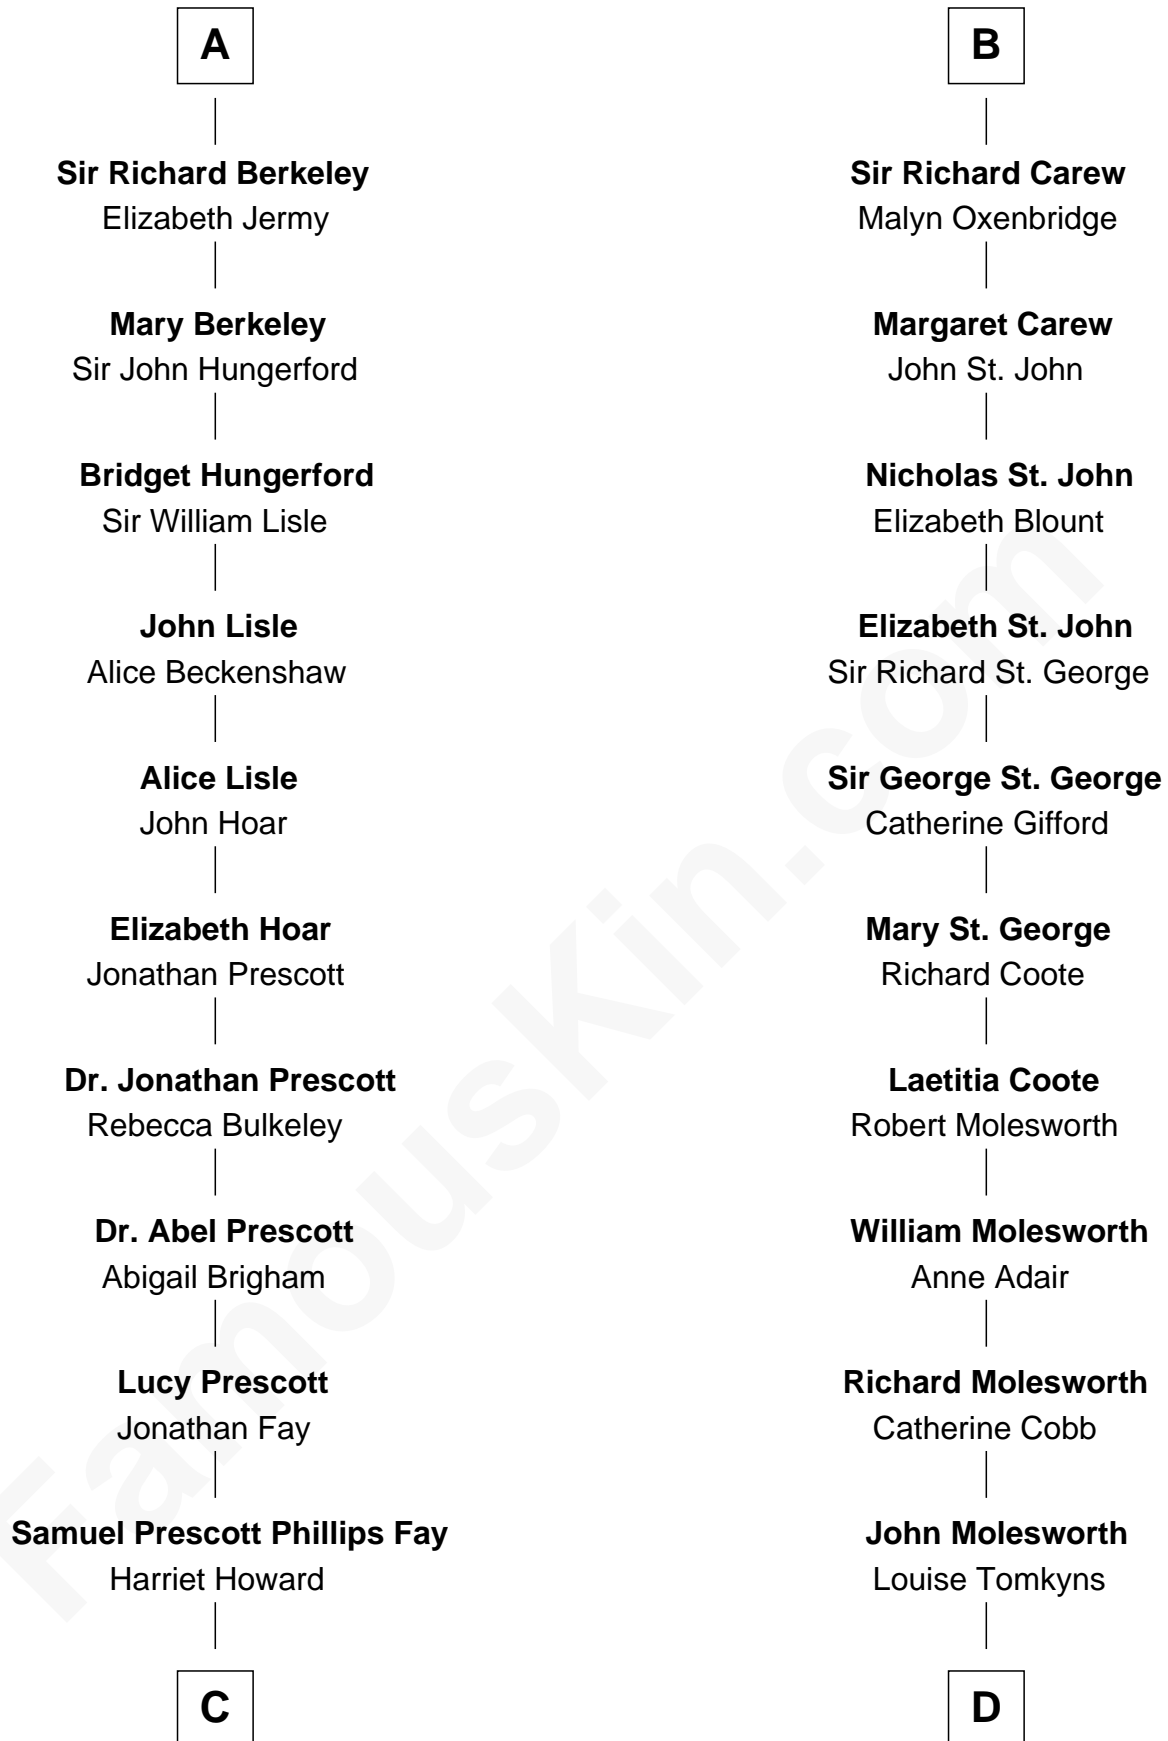

FamousKin.com
Relationship Chart of
George H. W. Bush
41st U.S. President

19th cousin 2 times removed of

Joan Fontaine
Movie Actress

Sir Maurice de Berkeley
 Eve la Zouche

Maurice de Berkeley
 Margaret - - - - -

Thomas Berkeley
 Catherine Botetourte

Maurice Berkeley
 Johanna Denham

Maurice Berkeley
 Ellen Montfort

Sir William Berkeley
 Anne Stafford

Richard Berkeley
 Elizabeth Conningsby

Sir John Berkeley
 Isabel Dennis

A

Isabel de Berkeley
 Sir Robert de Clifford

Sir Roger de Clifford
 Maud de Beauchamp

Katherine de Clifford
 Sir Ralph de Greystoke

Maud de Greystoke
 Eudo de Welles

Sir Lionel de Welles
 Joan de Waterton

Eleanor de Welles
 Sir Thomas Hoo

Eleanor Hoo
 James Carew

B

C

Samuel Howard Fay
Susan Montfort Shellman

Harriet Eleanor Fay
Rev. James Smith Bush

Samuel Prescott Bush
Flora Sheldon

Prescott Sheldon Bush
Dorothy Wear Walker

George H. W. Bush
41st U.S. President