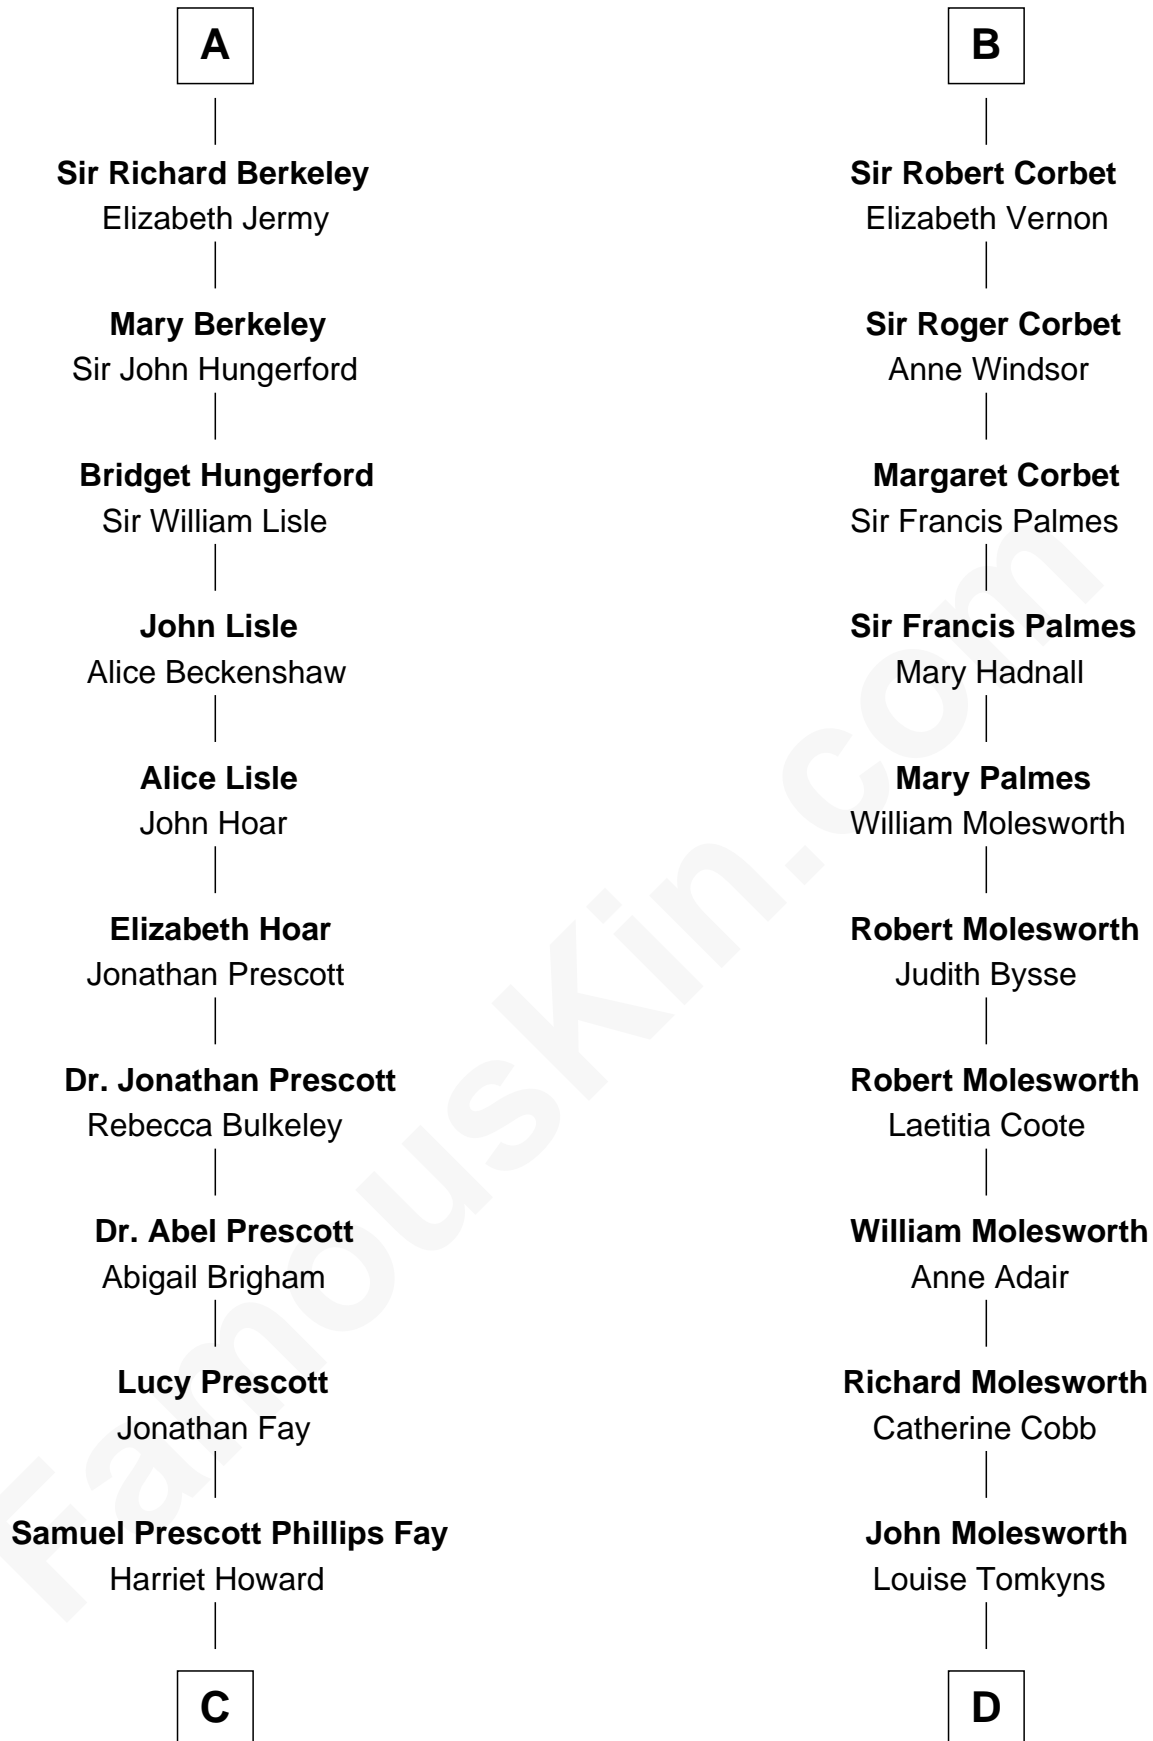

FamousKin.com
Relationship Chart of
George H. W. Bush
41st U.S. President

19th cousin 2 times removed of
Joan Fontaine
Movie Actress

Thomas of Brotherton
 Alice de Hales

C

Samuel Howard Fay
Susan Montfort Shellman

Harriet Eleanor Fay
Rev. James Smith Bush

Samuel Prescott Bush
Flora Sheldon

Prescott Sheldon Bush
Dorothy Wear Walker

George H. W. Bush
41st U.S. President

D

Margaret Letitia Molesworth
Charles Richard De Havilland