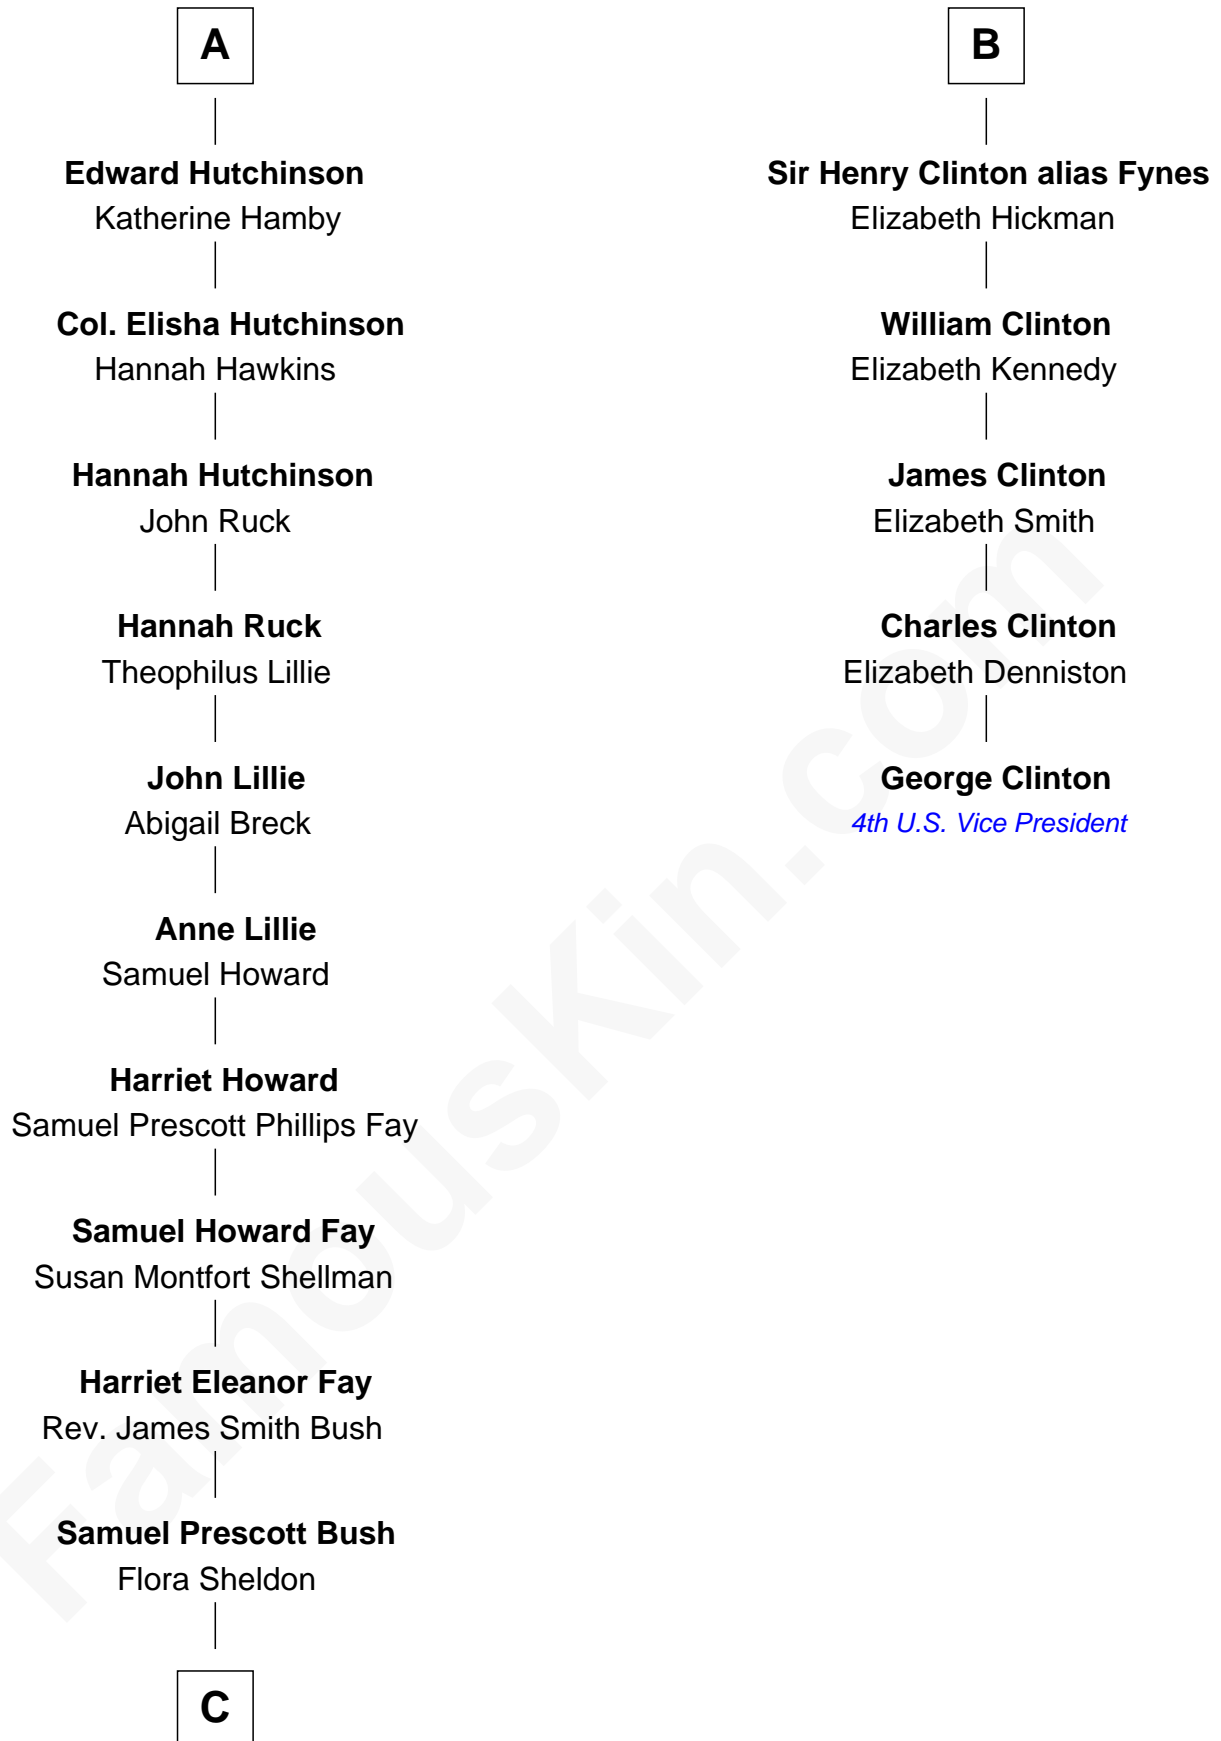

# FamousKin.com Relationship Chart of

**George H. W. Bush**

*41st U.S. President*

11th cousin 7 times removed of

**George Clinton**

*4th U.S. Vice President*

**Sir Walter Blount**

Sancha de Ayala

Sir John Sutton

**Sir John Sutton**

Elizabeth Berkeley

**Sir John Sutton Dudley**

Elizabeth Bramshot

**Edmund Dudley**

Elizabeth Grey

**Elizabeth Dudley**

William Stourton

**Ursula Stourton**

Sir Edward Clinton

**Sir Henry Clinton**

Elizabeth Morrison

**B**

**C**

—  
**Prescott Sheldon Bush**

Dorothy Wear Walker

—  
**George H. W. Bush**

*41st U.S. President*

FamousKin.com