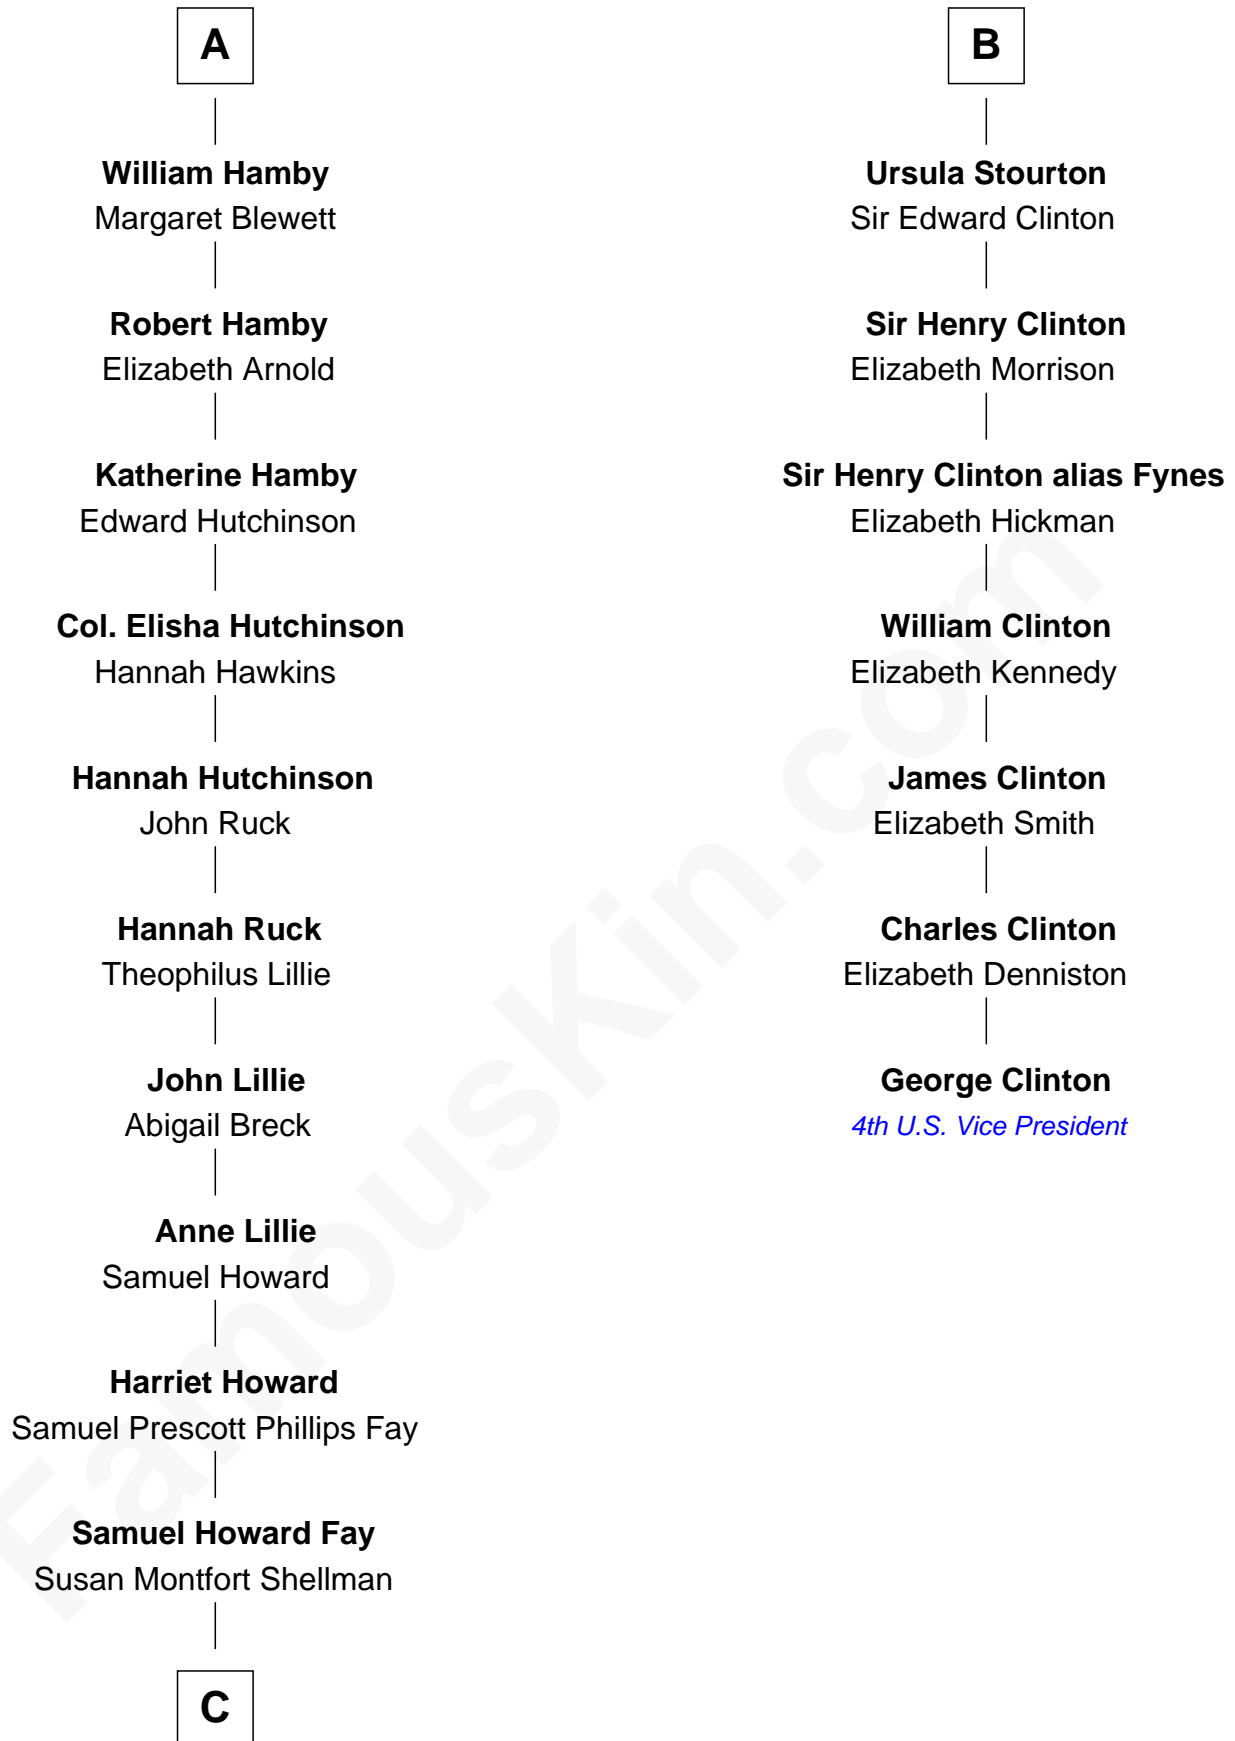

# FamousKin.com Relationship Chart of

**George H. W. Bush**

*41st U.S. President*

13th cousin 7 times removed of

**George Clinton**

*4th U.S. Vice President*

**Sir Philip le Despencer**

Joan de Cobham

Elizabeth - - - - -

**Alice le Despenser**

Sir John Sutton

**Sir John Sutton**

Constance Blount

**Sir John Sutton**

Elizabeth Berkeley

**Sir John Sutton Dudley**

Elizabeth Bramshot

**Edmund Dudley**

Elizabeth Grey

**Elizabeth Dudley**

William Stourton

**B**

**C**

—  
**Harriet Eleanor Fay**  
Rev. James Smith Bush

—  
**Samuel Prescott Bush**  
Flora Sheldon

—  
**Prescott Sheldon Bush**  
Dorothy Wear Walker

—  
**George H. W. Bush**  
*41st U.S. President*

FamousKin.com