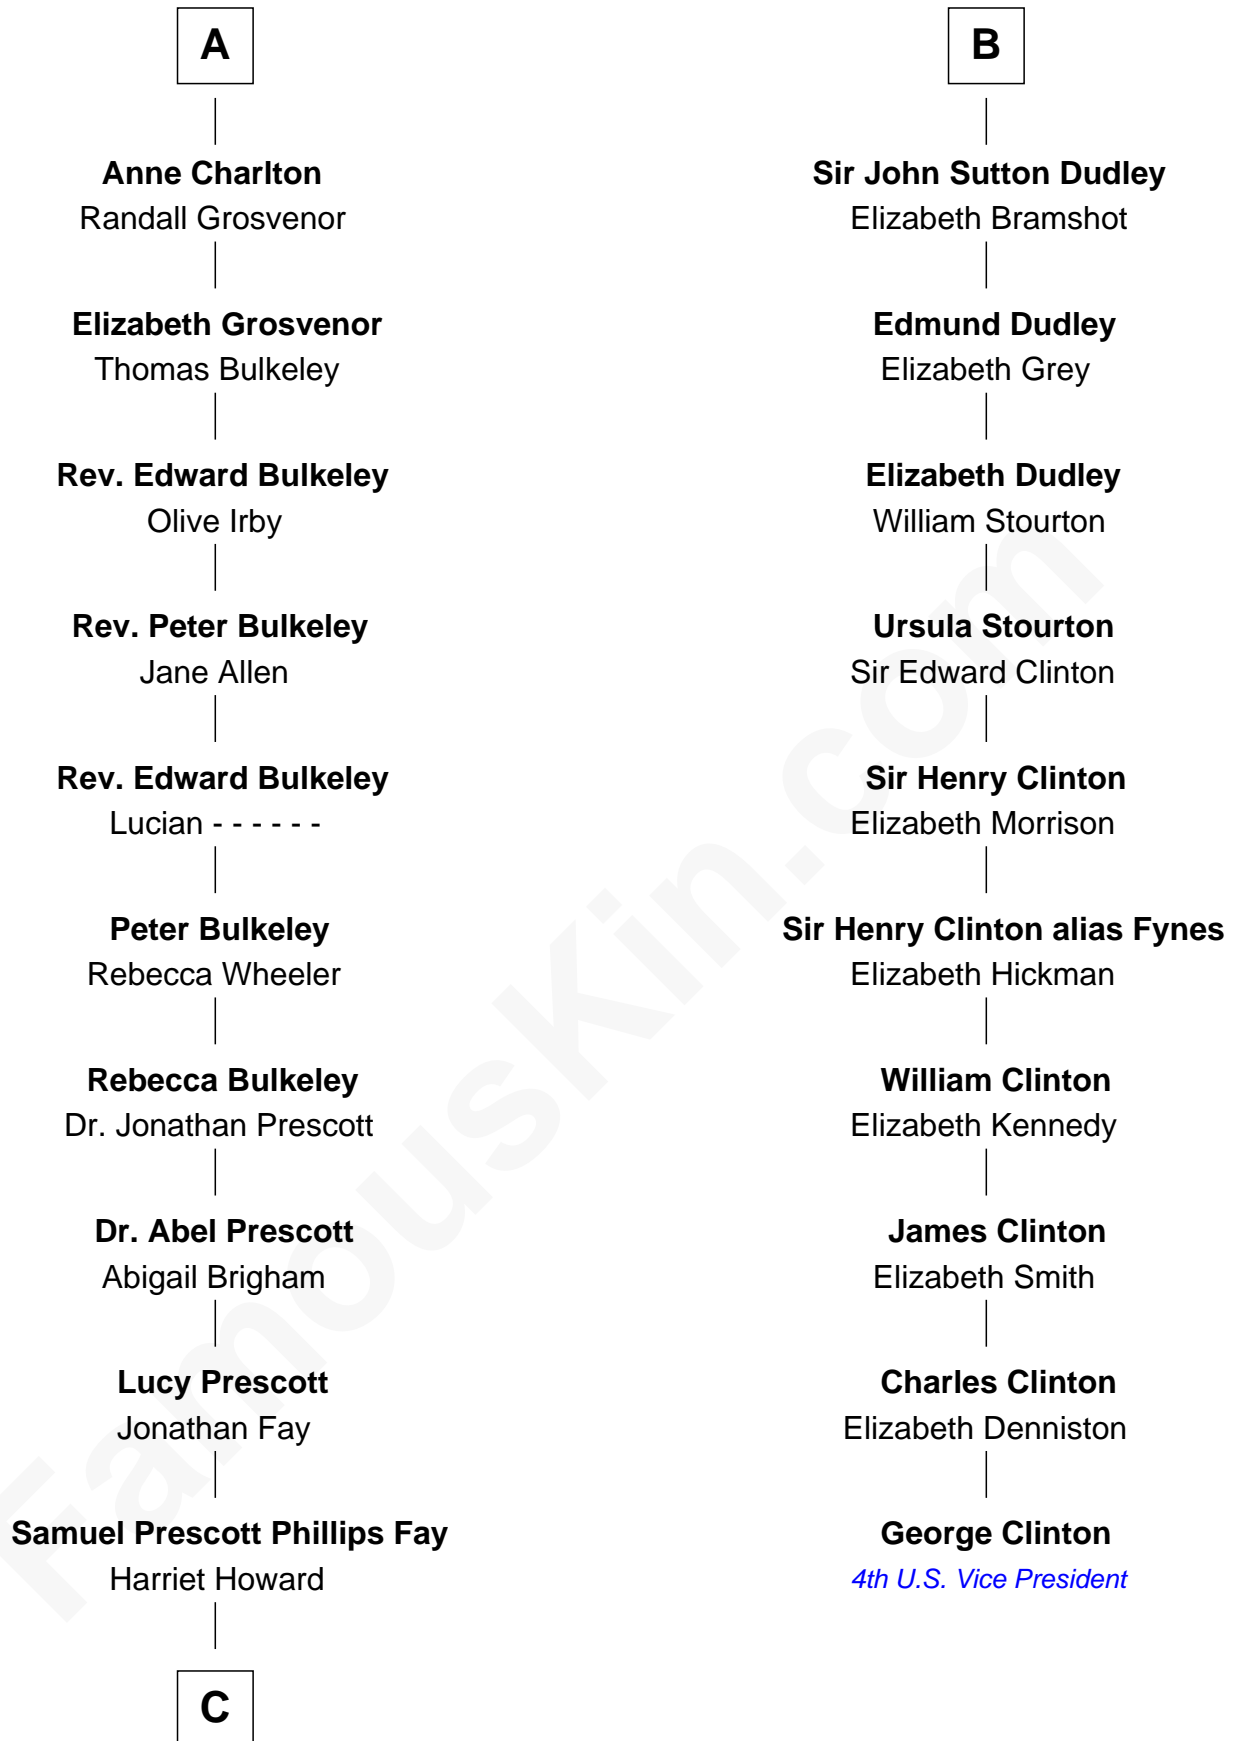

FamousKin.com Relationship Chart of

George H. W. Bush

41st U.S. President

16th cousin 5 times removed of

George Clinton

4th U.S. Vice President

Sir Roger de Somery

C

—
Samuel Howard Fay
Susan Montfort Shellman

—
Harriet Eleanor Fay
Rev. James Smith Bush

—
Samuel Prescott Bush
Flora Sheldon

—
Prescott Sheldon Bush
Dorothy Wear Walker

—
George H. W. Bush
41st U.S. President