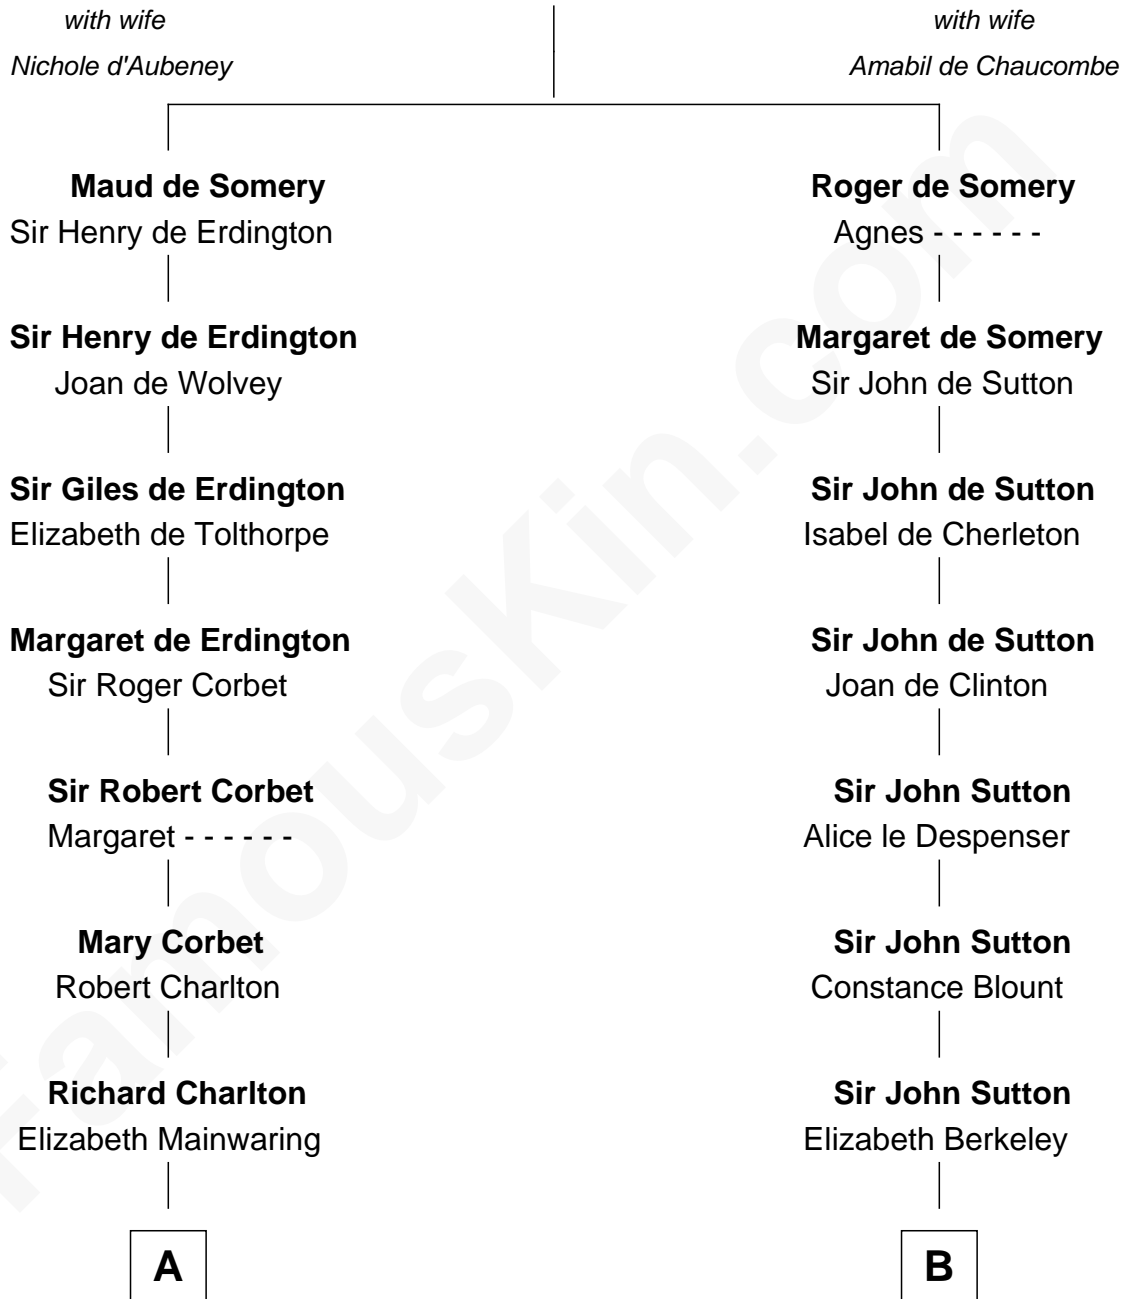

FamousKin.com Relationship Chart of

George H. W. Bush

41st U.S. President

16th cousin 5 times removed of

George Clinton

4th U.S. Vice President

Sir Roger de Somery

C

—
Samuel Howard Fay
Susan Montfort Shellman

—
Harriet Eleanor Fay
Rev. James Smith Bush

—
Samuel Prescott Bush
Flora Sheldon

—
Prescott Sheldon Bush
Dorothy Wear Walker

—
George H. W. Bush
41st U.S. President