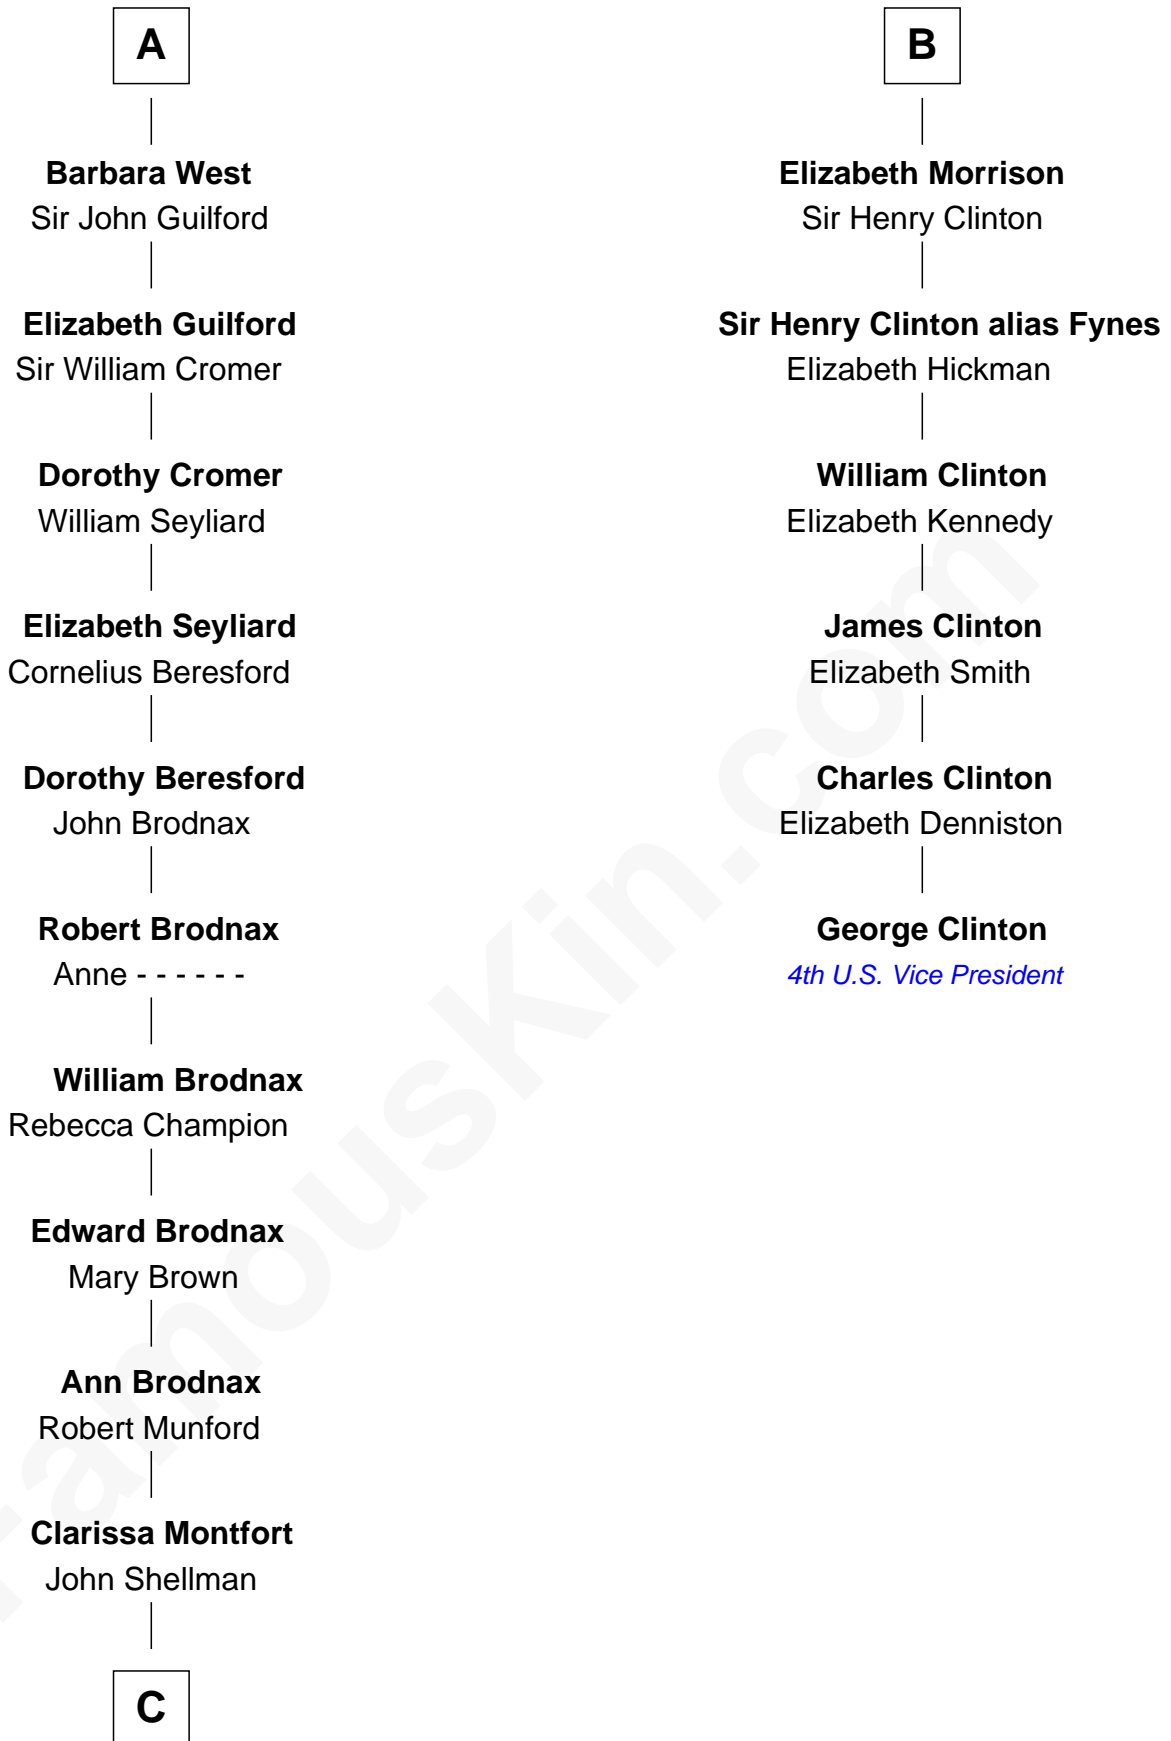

FamousKin.com Relationship Chart of

George H. W. Bush

41st U.S. President

12th cousin 9 times removed of

George Clinton

4th U.S. Vice President

C

—
Susan Montfort Shellman

Samuel Howard Fay

—
Harriet Eleanor Fay

Rev. James Smith Bush

—
Samuel Prescott Bush

Flora Sheldon

—
Prescott Sheldon Bush

Dorothy Wear Walker

—
George H. W. Bush

41st U.S. President

FamousKin.com