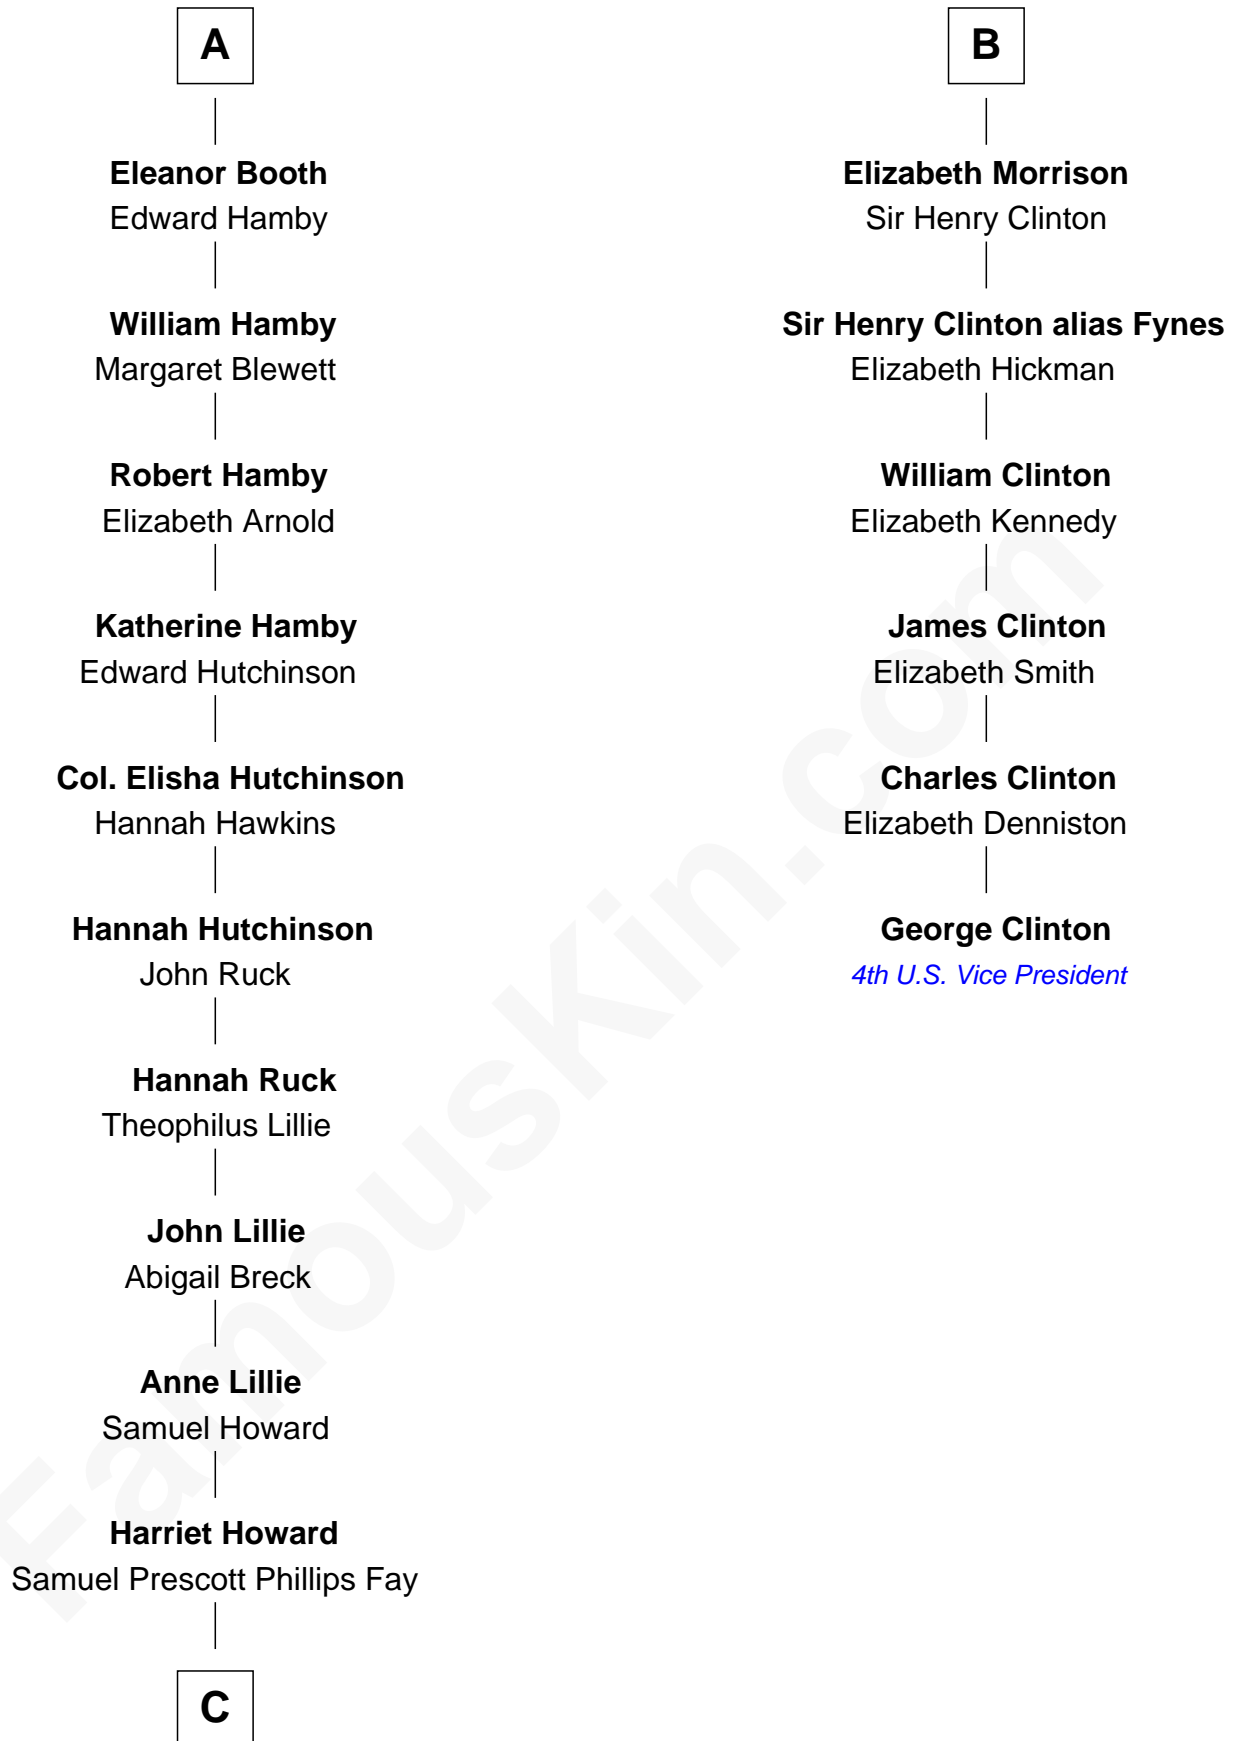

# FamousKin.com Relationship Chart of

**George H. W. Bush**

*41st U.S. President*

12th cousin 9 times removed of

**George Clinton**

*4th U.S. Vice President*

**Sir William de Ros**  
Margery de Badlesmere

**C**

—  
**Samuel Howard Fay**  
Susan Montfort Shellman

—  
**Harriet Eleanor Fay**  
Rev. James Smith Bush

—  
**Samuel Prescott Bush**  
Flora Sheldon

—  
**Prescott Sheldon Bush**  
Dorothy Wear Walker

—  
**George H. W. Bush**  
*41st U.S. President*