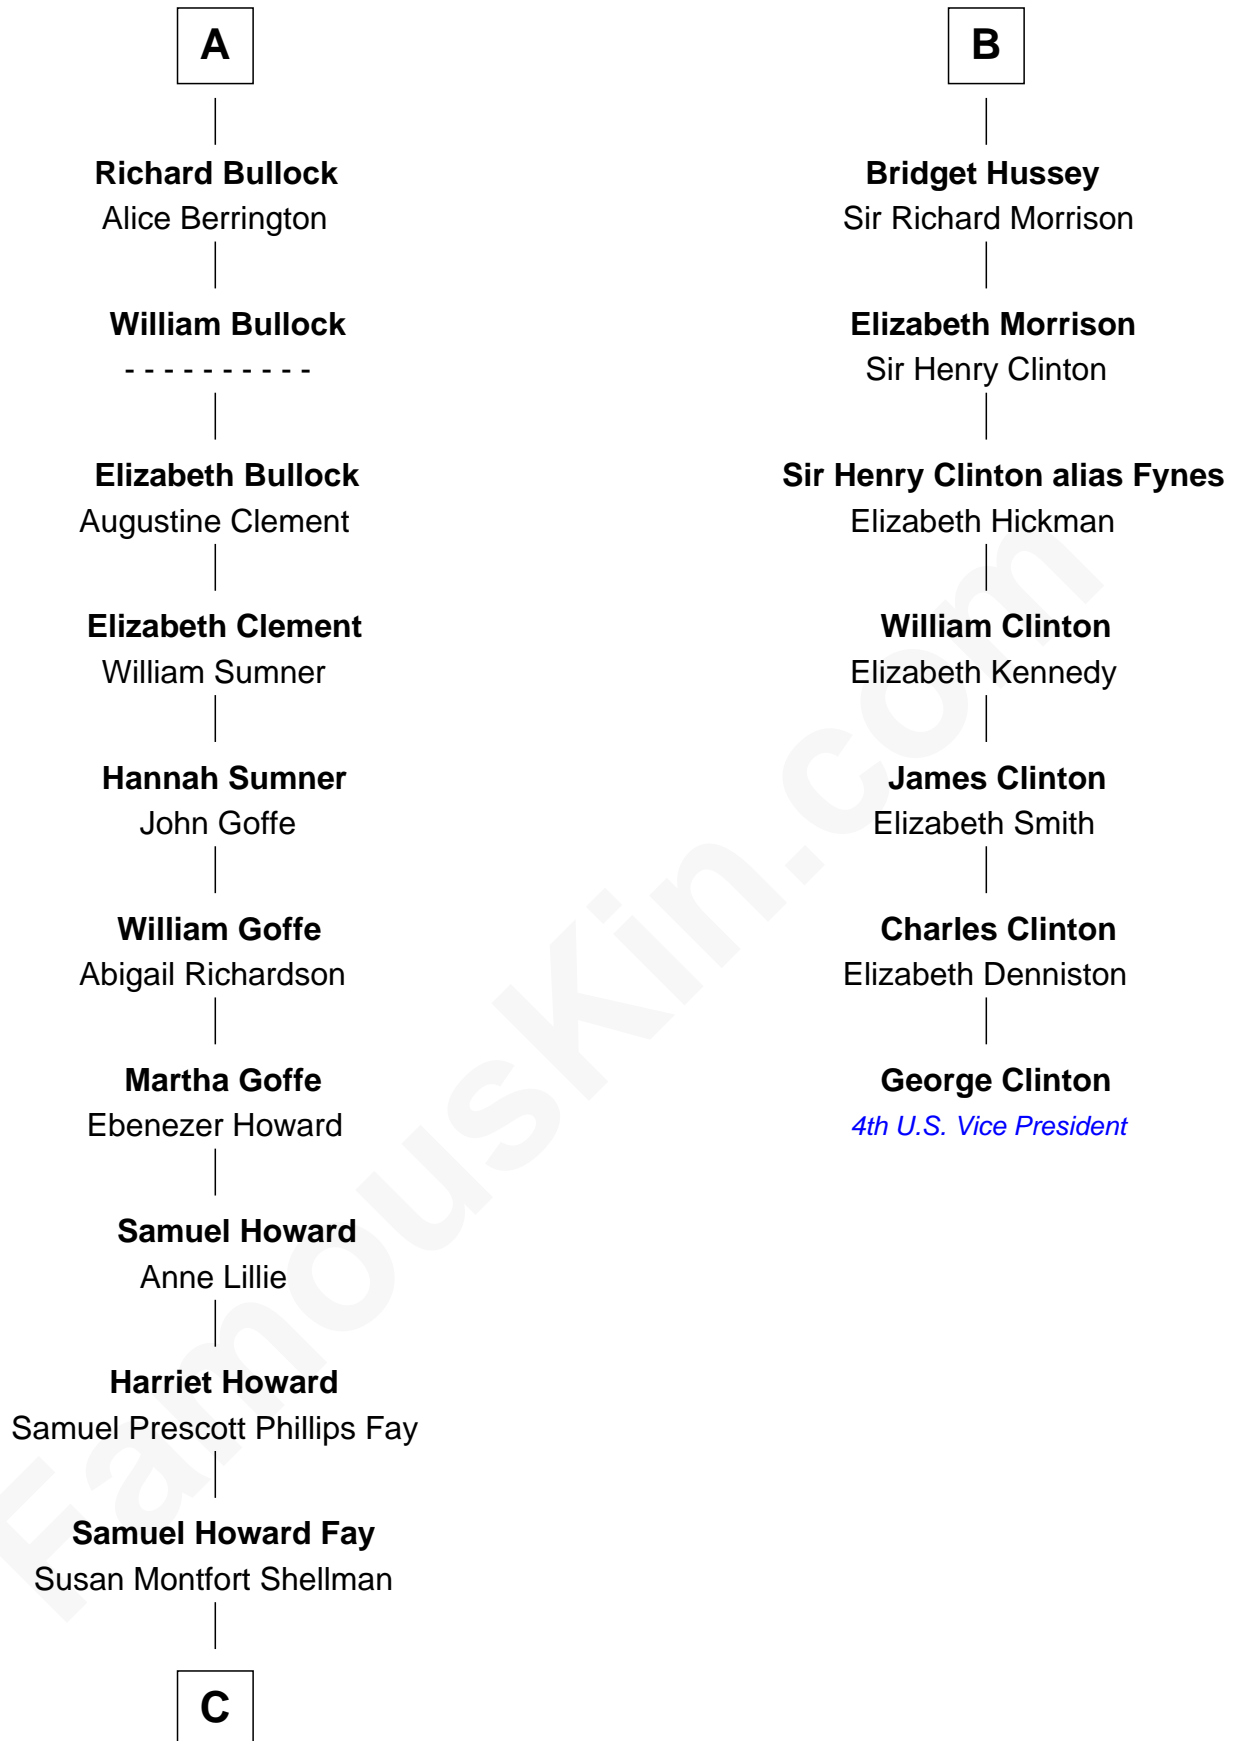

FamousKin.com Relationship Chart of

George H. W. Bush

41st U.S. President

13th cousin 7 times removed of

George Clinton

4th U.S. Vice President

Bartholomew de Badlesmere

Margaret de Clare

C

Harriet Eleanor Fay
Rev. James Smith Bush

Samuel Prescott Bush
Flora Sheldon

Prescott Sheldon Bush
Dorothy Wear Walker

George H. W. Bush
41st U.S. President

FamousKin.com