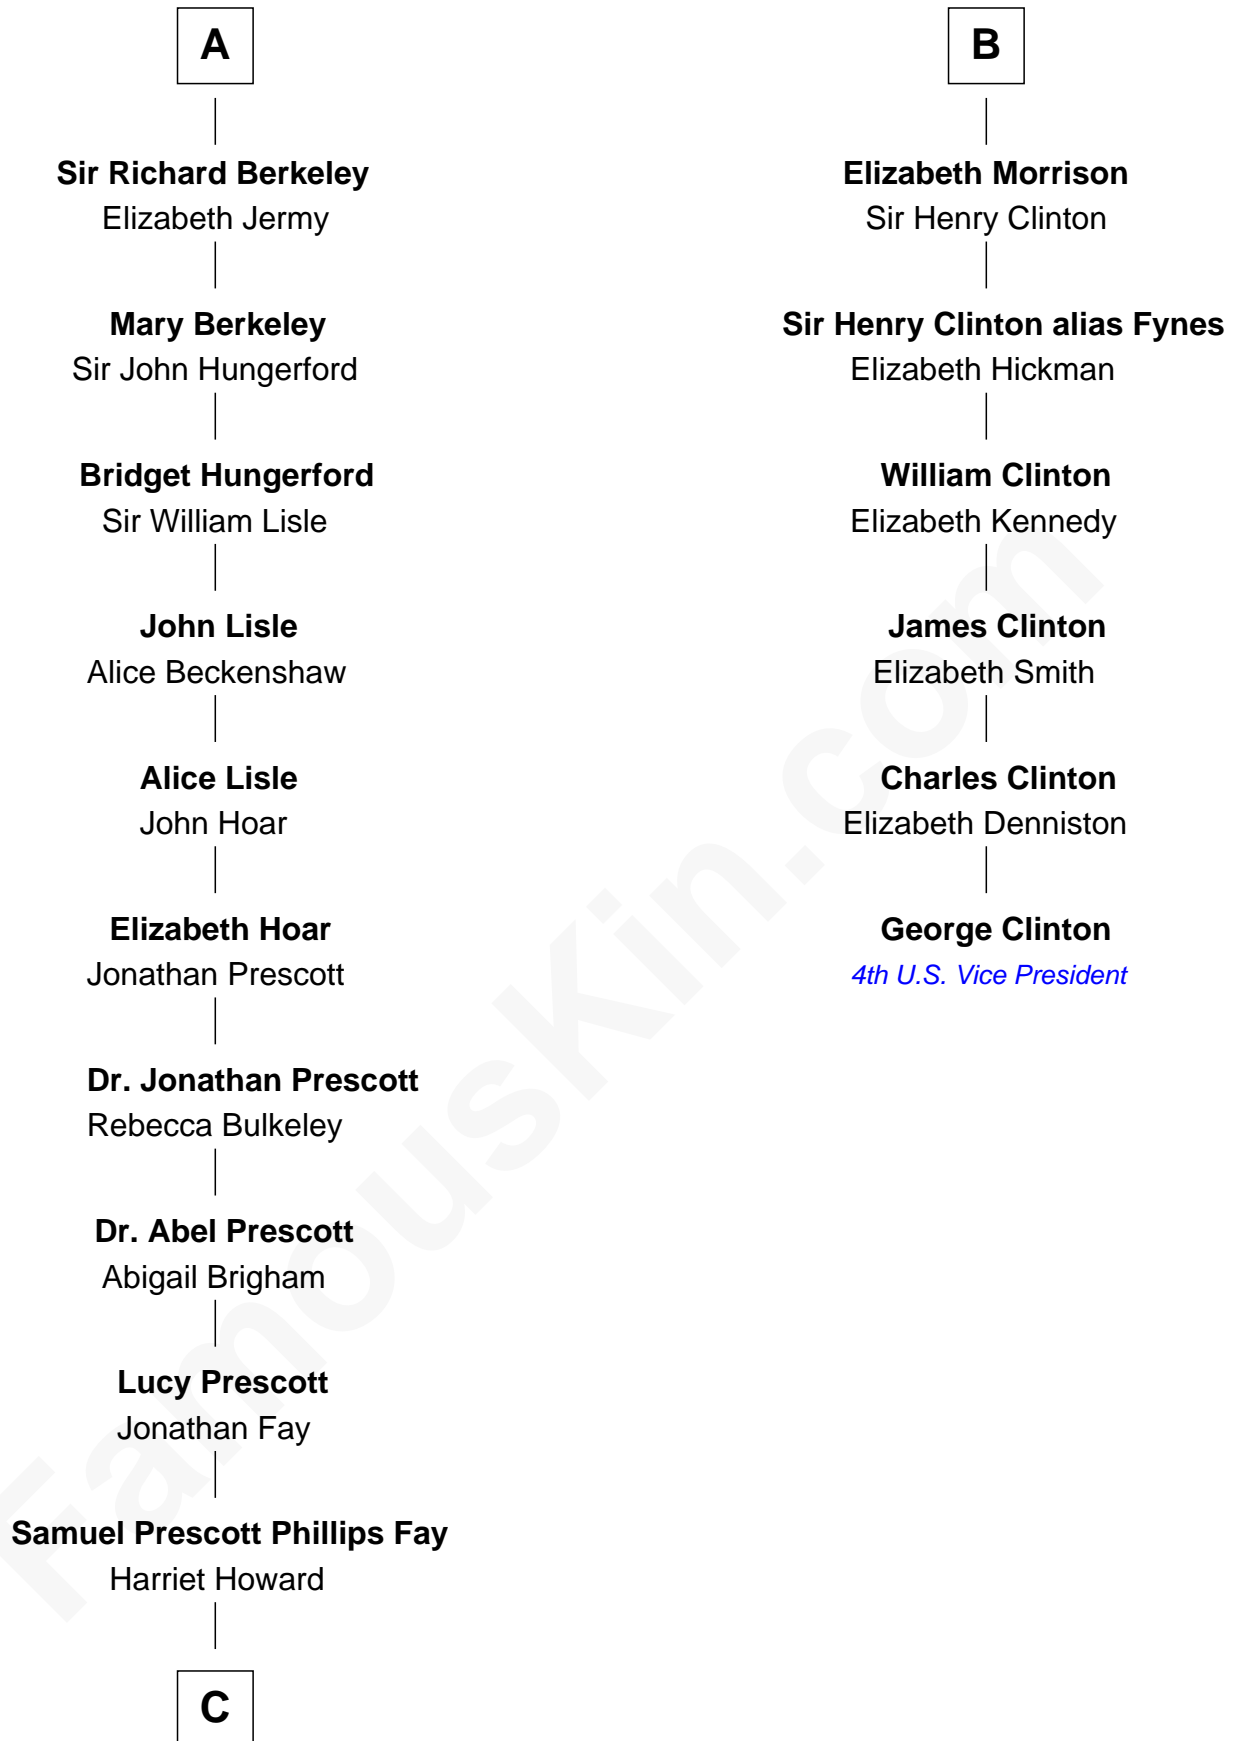

# FamousKin.com Relationship Chart of

**George H. W. Bush**

*41st U.S. President*

12th cousin 9 times removed of

**George Clinton**

*4th U.S. Vice President*

**Ralph de Stafford**

*with wife  
Katherine de Hastang*

**Beatrice de Stafford**

Thomas de Ros

**Margaret de Ros**

Sir Reynold Grey

**Sir John Grey**

Constance de Holand

**Sir Edmund Grey**

Katherine Percy

**George Grey**

Catherine Herbert

**Anne Grey**

Sir John Hussey

**Bridget Hussey**

Sir Richard Morrison

**B**

**C**

—  
**Samuel Howard Fay**  
Susan Montfort Shellman

—  
**Harriet Eleanor Fay**  
Rev. James Smith Bush

—  
**Samuel Prescott Bush**  
Flora Sheldon

—  
**Prescott Sheldon Bush**  
Dorothy Wear Walker

—  
**George H. W. Bush**  
*41st U.S. President*