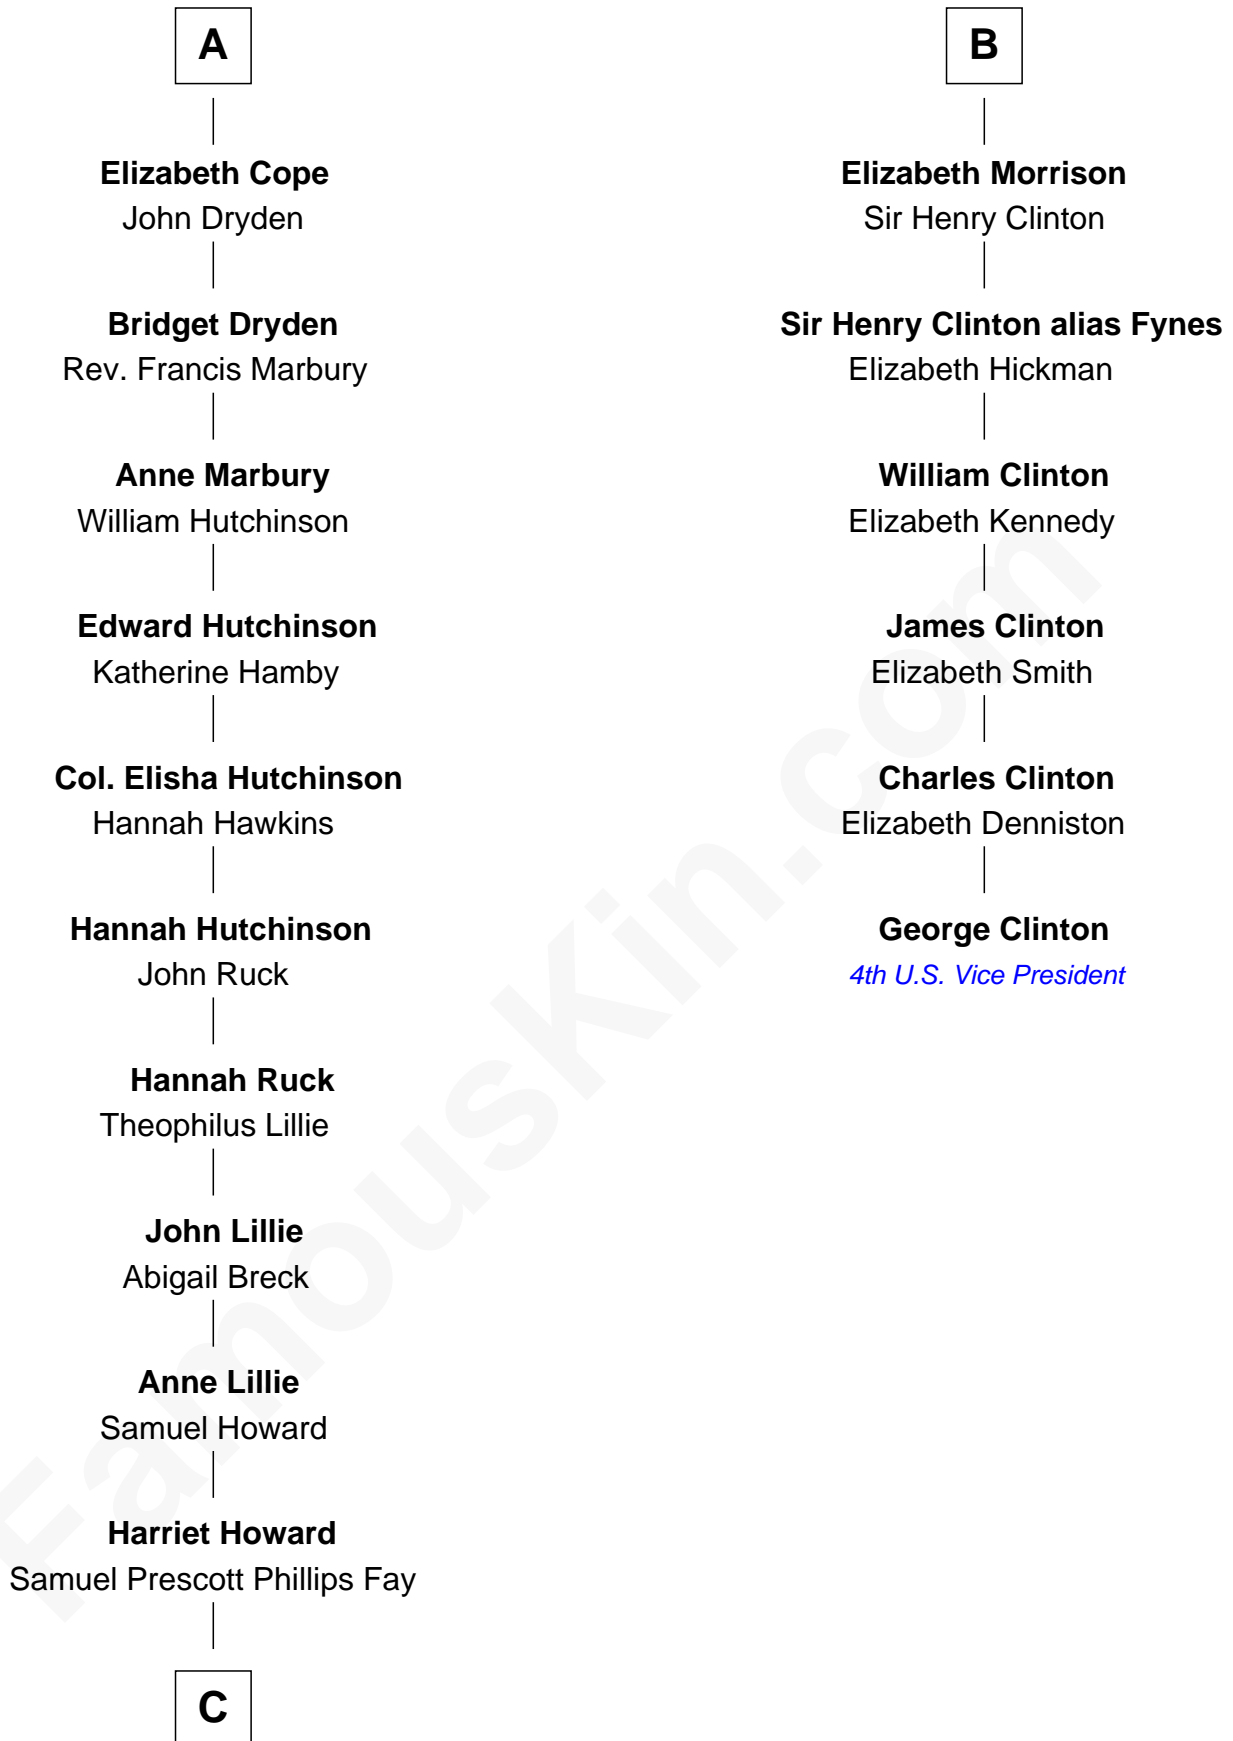

FamousKin.com Relationship Chart of

George H. W. Bush

41st U.S. President

12th cousin 9 times removed of

George Clinton

4th U.S. Vice President

Margaret de Audley

Ralph de Stafford

Thomas de Ros

Margaret de Ros

Sir Reynold Grey

Sir John Grey

Constance de Holand

Sir Edmund Grey

Katherine Percy

George Grey

Catherine Herbert

Anne Grey

Sir John Hussey

Bridget Hussey

Sir Richard Morrison

B

C

—
Samuel Howard Fay
Susan Montfort Shellman

—
Harriet Eleanor Fay
Rev. James Smith Bush

—
Samuel Prescott Bush
Flora Sheldon

—
Prescott Sheldon Bush
Dorothy Wear Walker

—
George H. W. Bush
41st U.S. President

FamousKin.com