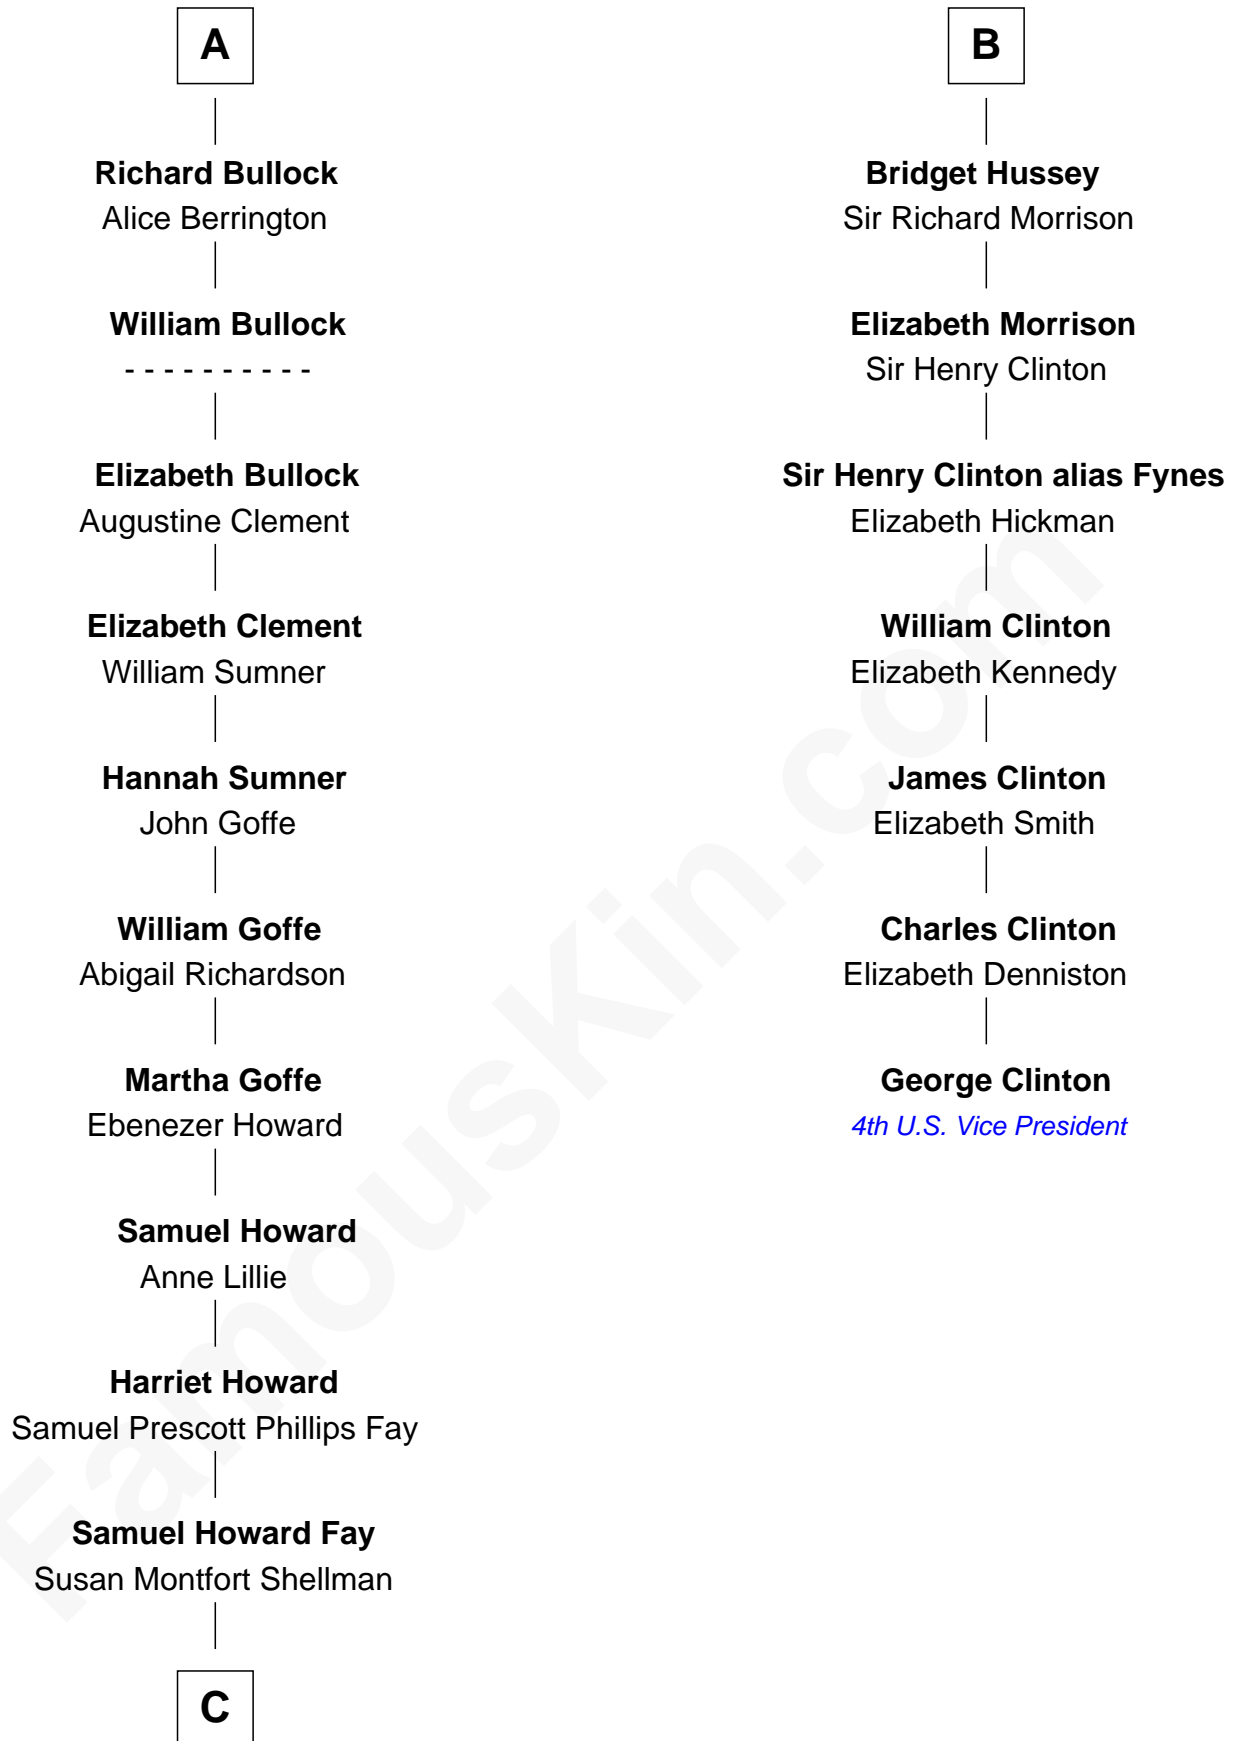

FamousKin.com Relationship Chart of

George H. W. Bush

41st U.S. President

13th cousin 7 times removed of

George Clinton

4th U.S. Vice President

William de Montagu
Katherine de Grandison

Sibyl de Montagu
Sir Edmund Fitzalan

Philippe Fitzalan
Sir Richard Sergeaux

Alice Sergeaux
Sir Richard de Vere

Sir John de Vere
Elizabeth Howard

Joan de Vere
Sir William Norreys

Margaret Norreys
Gilbert Bullock

Thomas Bullock
Alice Kingsmill

A

Philippa de Montagu
Sir Roger de Mortimer

Edmund Mortimer
Philippa Plantagenet

Elizabeth Mortimer
Sir Henry Percy

Sir Henry Percy
Eleanor Neville

Katherine Percy
Sir Edmund Grey

George Grey
Catherine Herbert

Anne Grey
Sir John Hussey

B

C

—
Harriet Eleanor Fay
Rev. James Smith Bush

—
Samuel Prescott Bush
Flora Sheldon

—
Prescott Sheldon Bush
Dorothy Wear Walker

—
George H. W. Bush
41st U.S. President

FamousKin.com