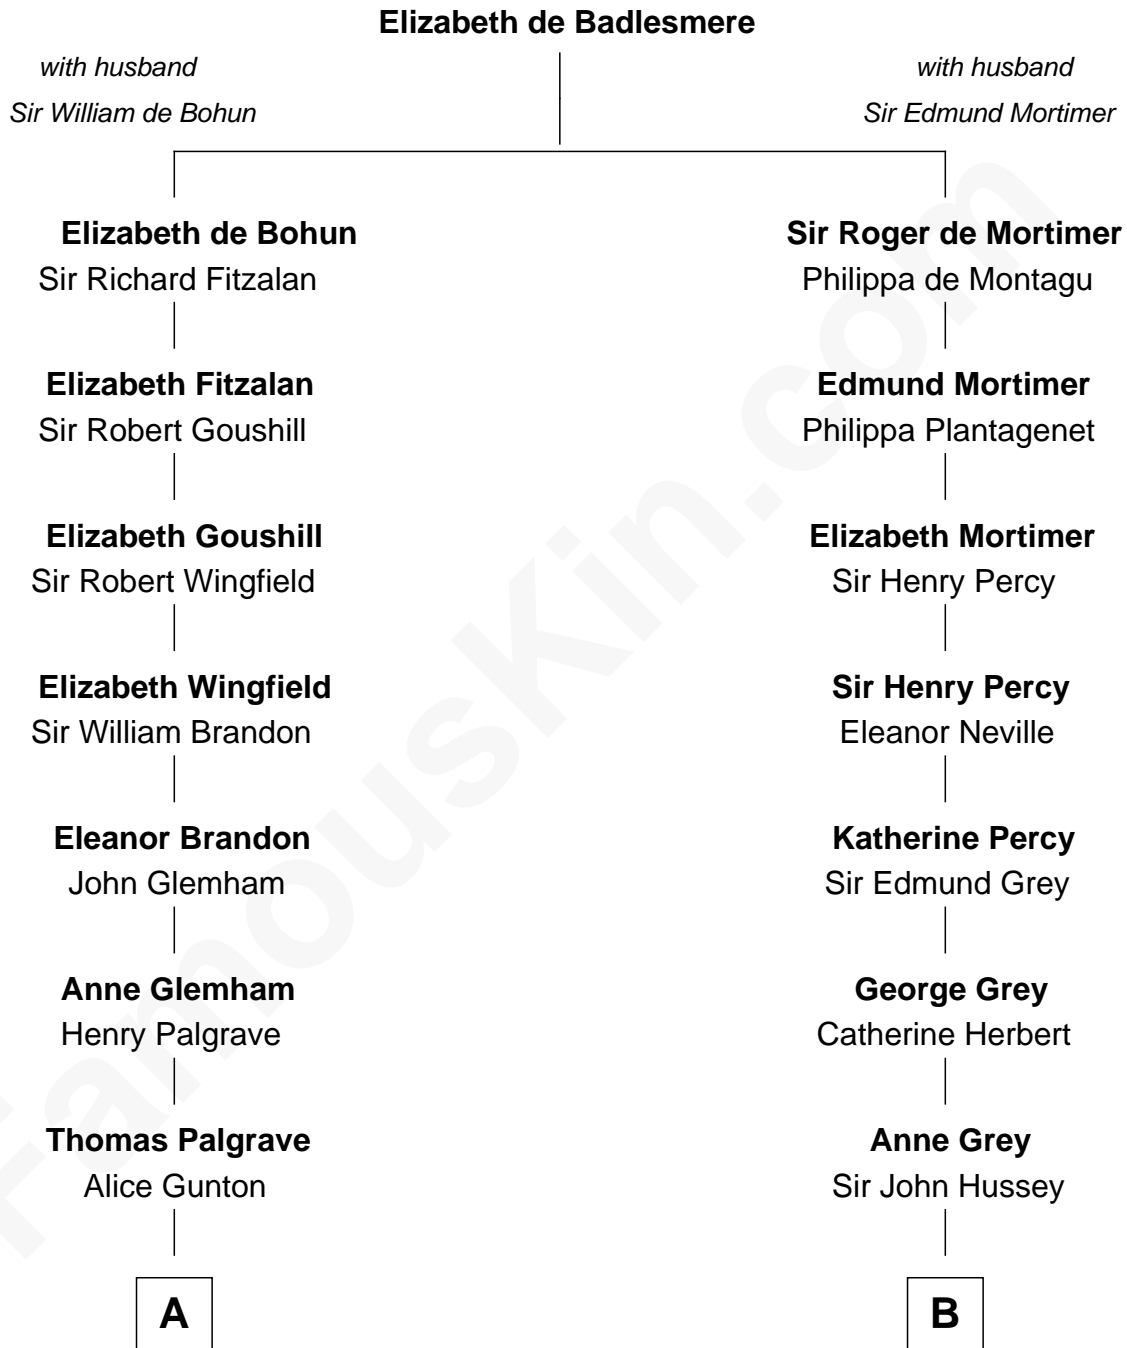

FamousKin.com Relationship Chart of

George H. W. Bush

41st U.S. President

13th cousin 7 times removed of

George Clinton

4th U.S. Vice President

C

—
Harriet Eleanor Fay
Rev. James Smith Bush

—
Samuel Prescott Bush
Flora Sheldon

—
Prescott Sheldon Bush
Dorothy Wear Walker

—
George H. W. Bush
41st U.S. President

FamousKin.com