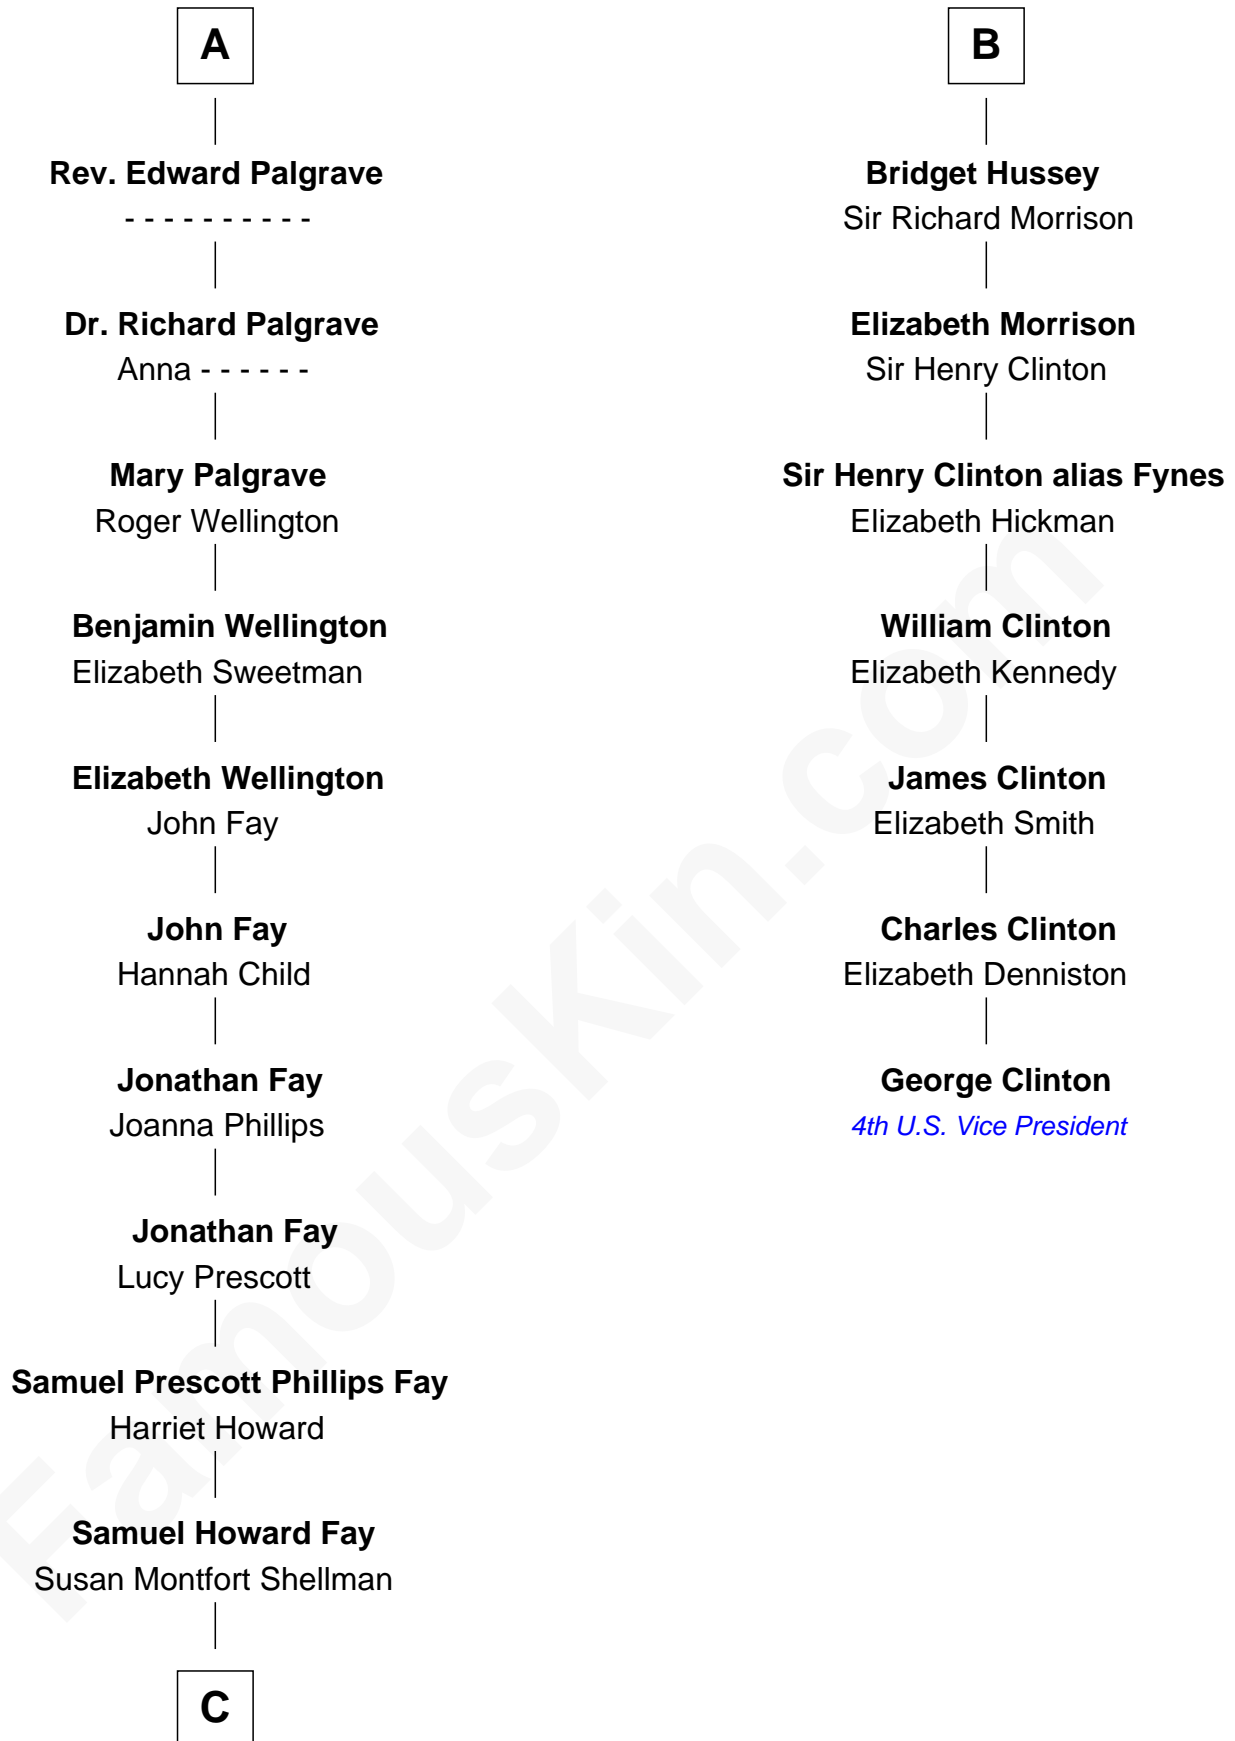

FamousKin.com Relationship Chart of

George H. W. Bush

41st U.S. President

13th cousin 7 times removed of

George Clinton

4th U.S. Vice President

C

—
Harriet Eleanor Fay
Rev. James Smith Bush

—
Samuel Prescott Bush
Flora Sheldon

—
Prescott Sheldon Bush
Dorothy Wear Walker

—
George H. W. Bush
41st U.S. President

FamousKin.com