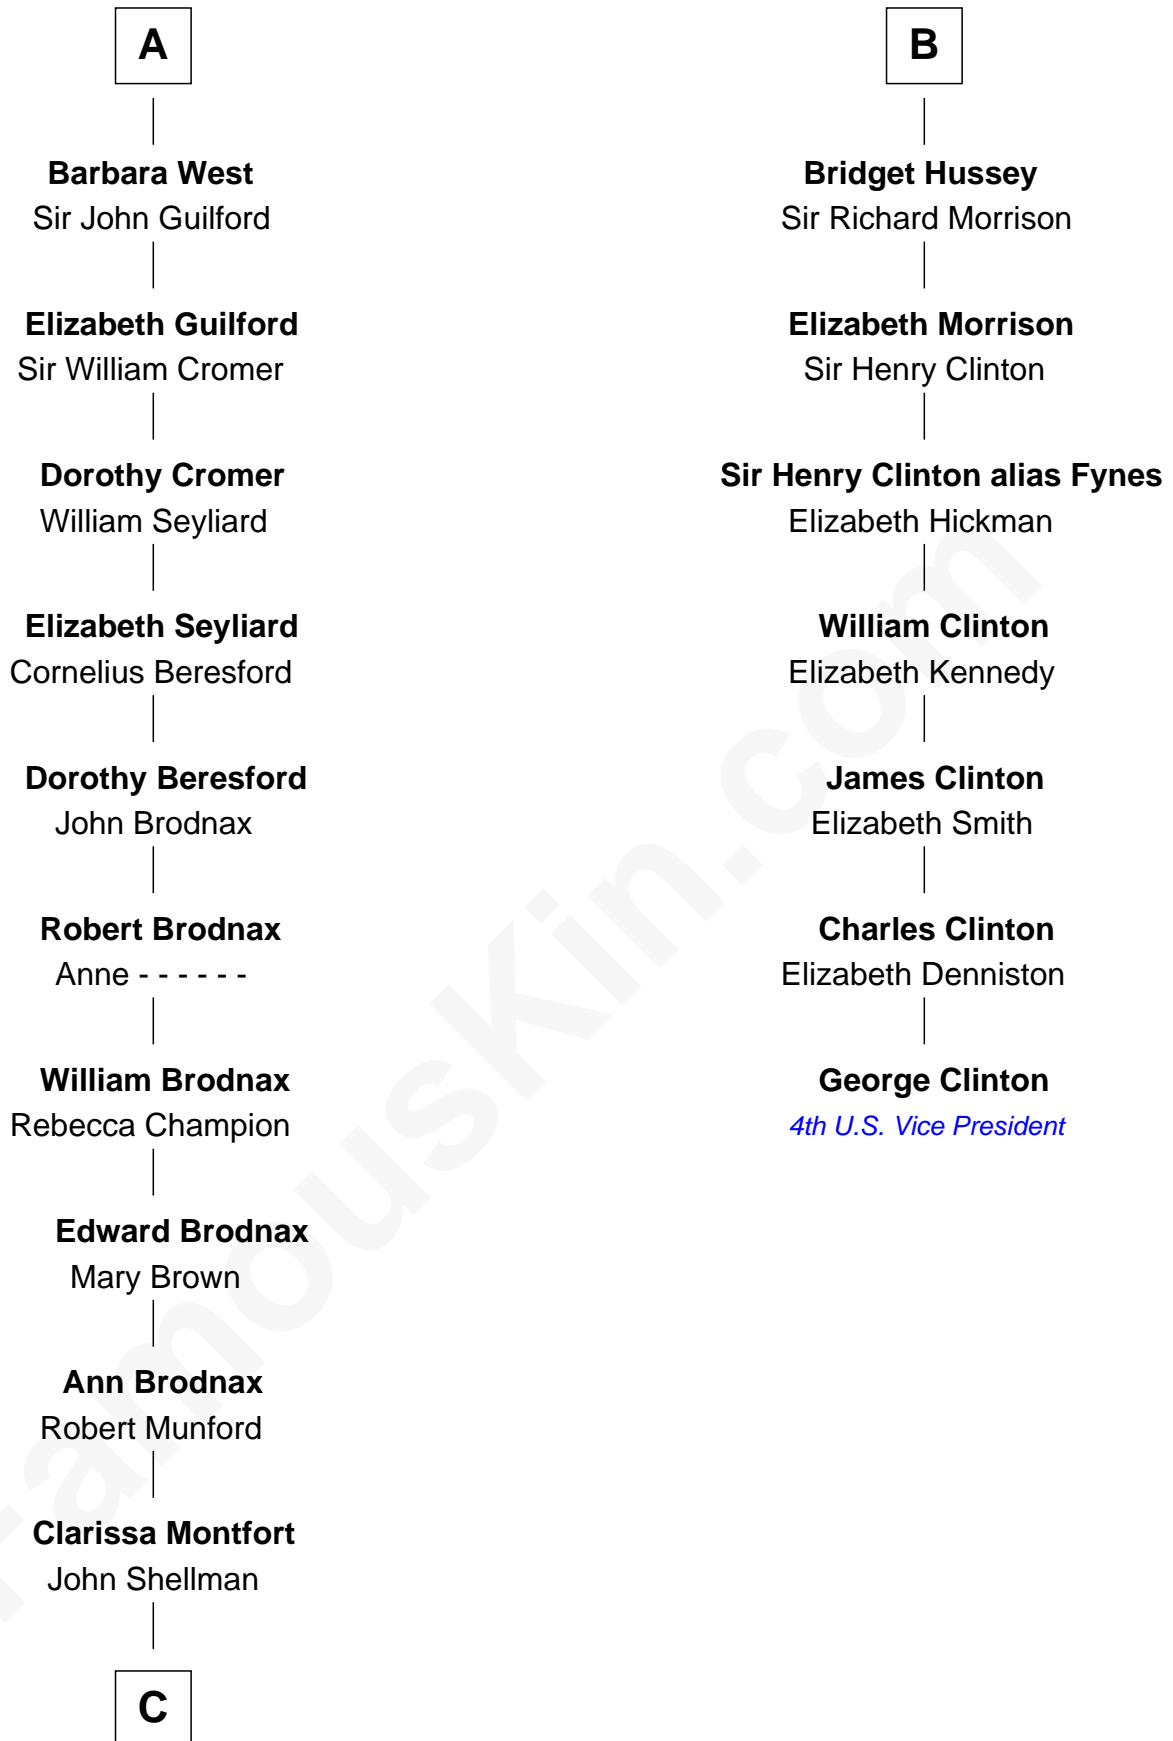

FamousKin.com Relationship Chart of

George H. W. Bush

41st U.S. President

13th cousin 8 times removed of

George Clinton

4th U.S. Vice President

C

—
Susan Montfort Shellman

Samuel Howard Fay

—
Harriet Eleanor Fay

Rev. James Smith Bush

—
Samuel Prescott Bush

Flora Sheldon

—
Prescott Sheldon Bush

Dorothy Wear Walker

—
George H. W. Bush

41st U.S. President