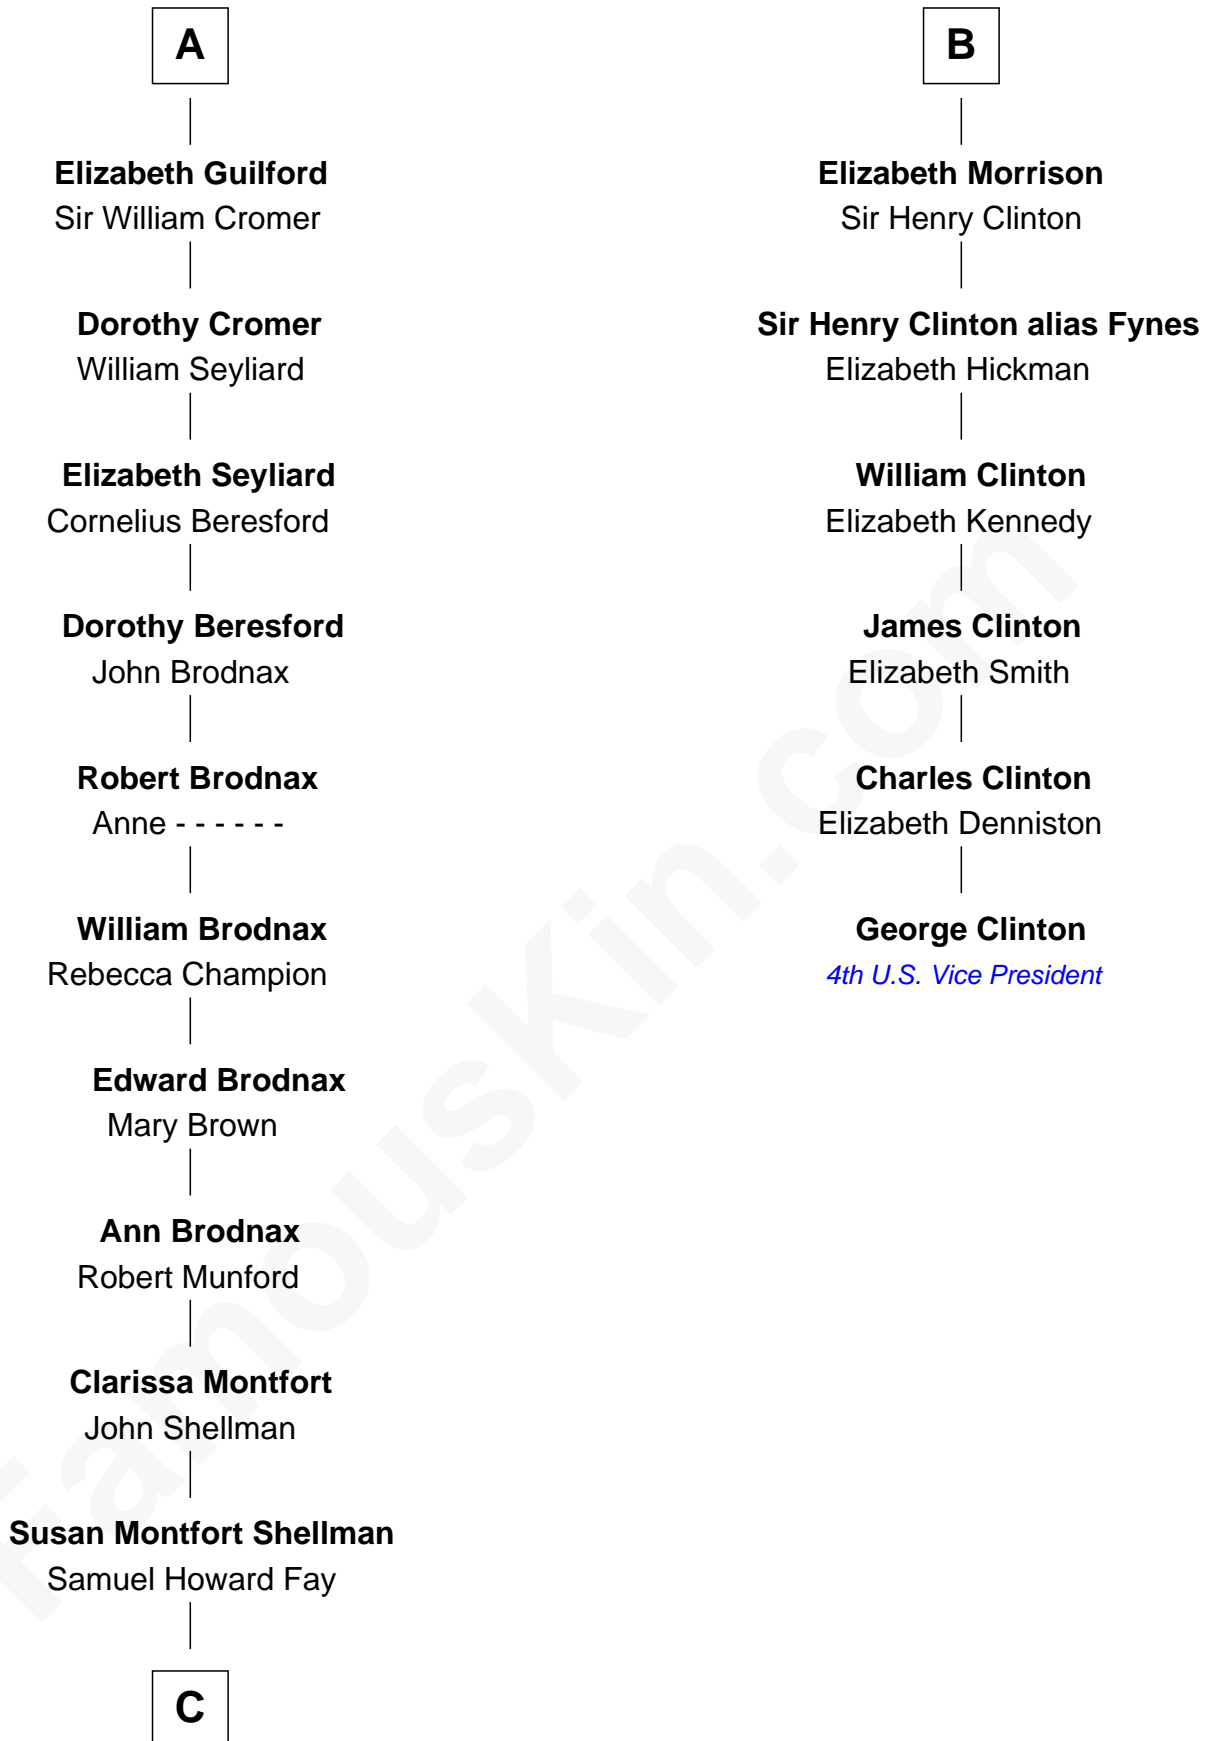

# FamousKin.com Relationship Chart of

**George H. W. Bush**

*41st U.S. President*

12th cousin 8 times removed of

**George Clinton**

*4th U.S. Vice President*

**Sir Robert de Holland**

Maude la Zouche

**C**

**Harriet Eleanor Fay**  
Rev. James Smith Bush

**Samuel Prescott Bush**  
Flora Sheldon

**Prescott Sheldon Bush**  
Dorothy Wear Walker

**George H. W. Bush**  
*41st U.S. President*

FamousKin.com