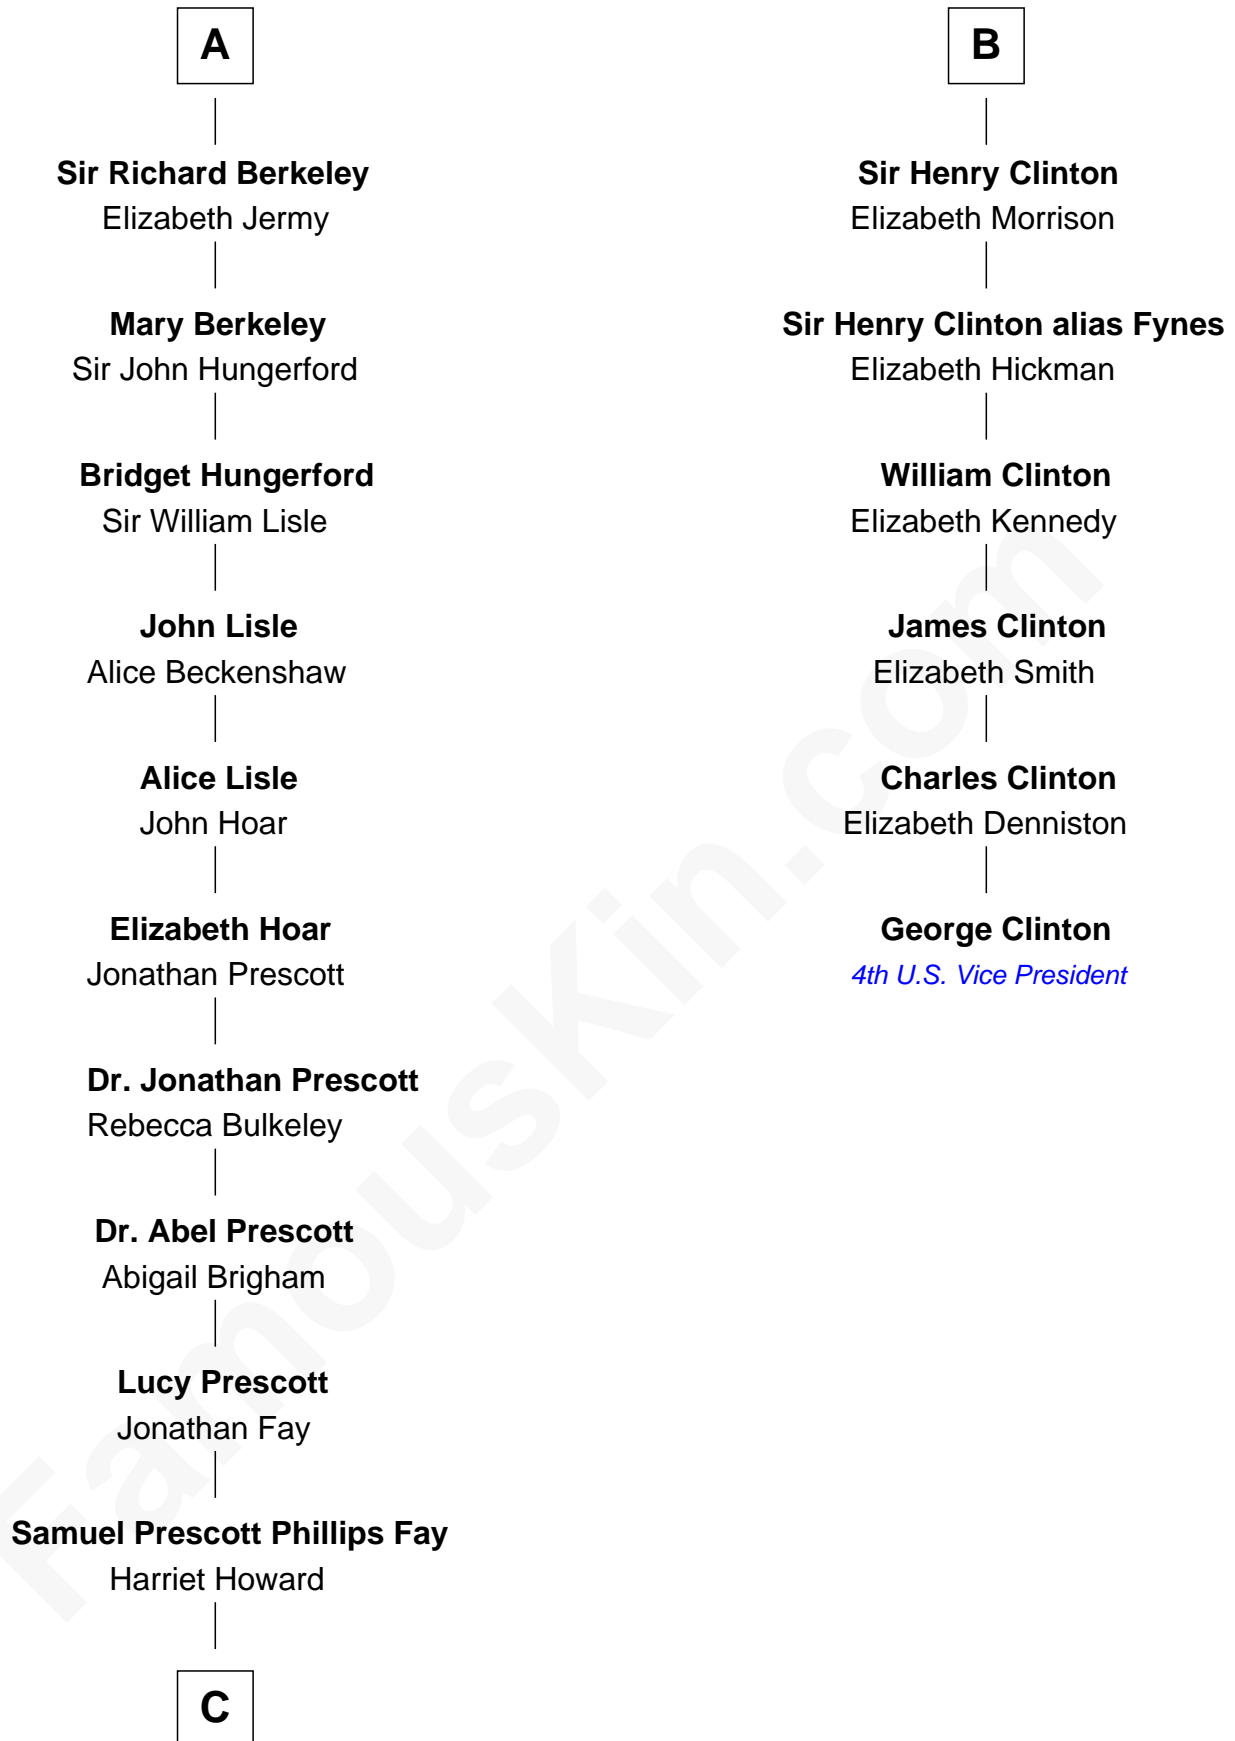

FamousKin.com Relationship Chart of

George H. W. Bush

41st U.S. President

12th cousin 9 times removed of

George Clinton

4th U.S. Vice President

Sir Maurice de Berkeley

Eve la Zouche

Katherine de Clyvedon

Sir John Berkeley

Elizabeth Betteshorne

Elizabeth Berkeley

Sir John Sutton

Sir John Sutton Dudley

Elizabeth Bramshot

Edmund Dudley

Elizabeth Grey

Elizabeth Dudley

William Stourton

Ursula Stourton

Sir Edward Clinton

B

C

—
Samuel Howard Fay
Susan Montfort Shellman

—
Harriet Eleanor Fay
Rev. James Smith Bush

—
Samuel Prescott Bush
Flora Sheldon

—
Prescott Sheldon Bush
Dorothy Wear Walker

—
George H. W. Bush
41st U.S. President

FamousKin.com