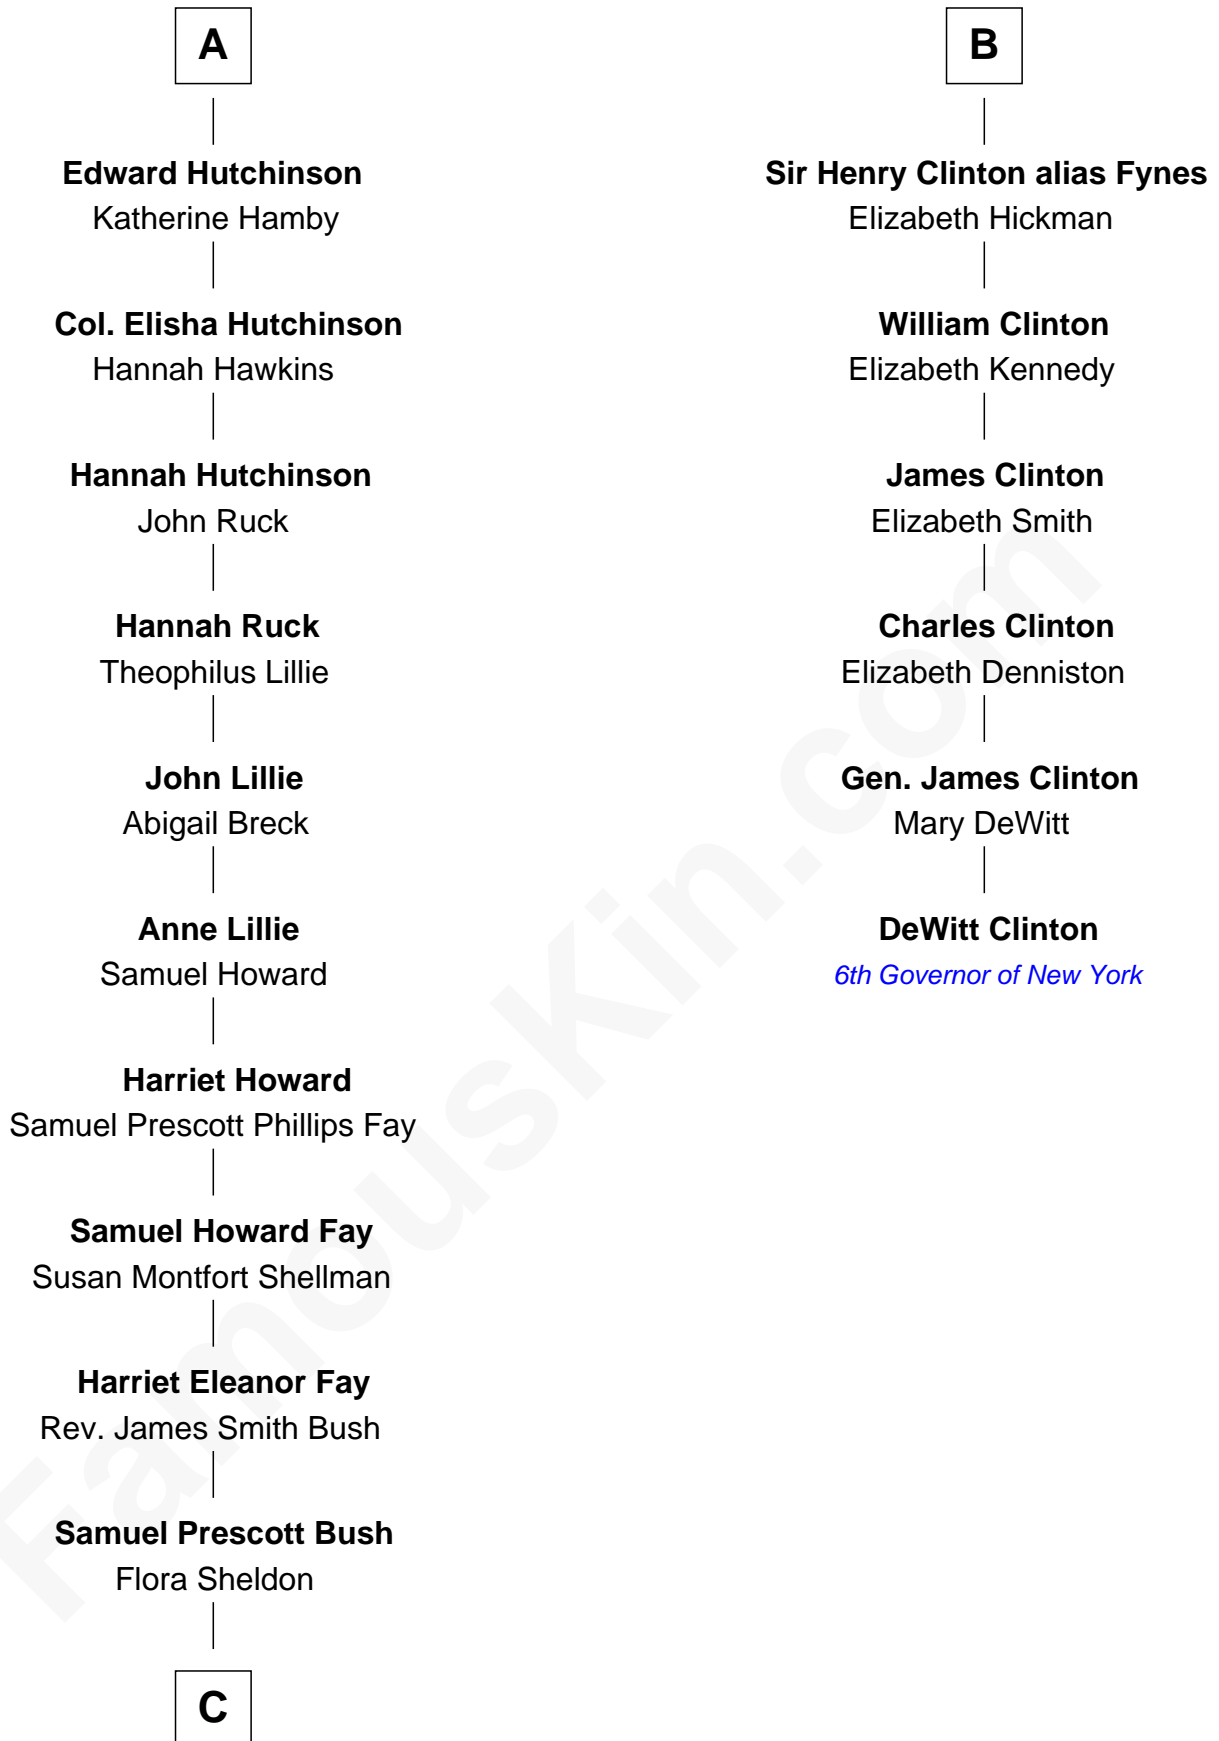

FamousKin.com
Relationship Chart of
George H. W. Bush
41st U.S. President

12th cousin 6 times removed of
DeWitt Clinton
6th Governor of New York

Sir Walter Blount
 Sancha de Ayala

Sir Thomas Blount
 Margaret de Gresley

Constance Blount
 Sir John Sutton

Sir Thomas Blount
 Agnes Hawley

Sir John Sutton
 Elizabeth Berkeley

Anne Blount
 William Marbury

Sir John Sutton Dudley
 Elizabeth Bramshot

Robert Marbury
 Katherine Williamson

Edmund Dudley
 Elizabeth Grey

William Marbury
 Agnes Lenton

Elizabeth Dudley
 William Stourton

Rev. Francis Marbury
 Bridget Dryden

Ursula Stourton
 Sir Edward Clinton

Anne Marbury
 William Hutchinson

Sir Henry Clinton
 Elizabeth Morrison

A

B

C

—
Prescott Sheldon Bush

Dorothy Wear Walker

—
George H. W. Bush

41st U.S. President

FamousKin.com