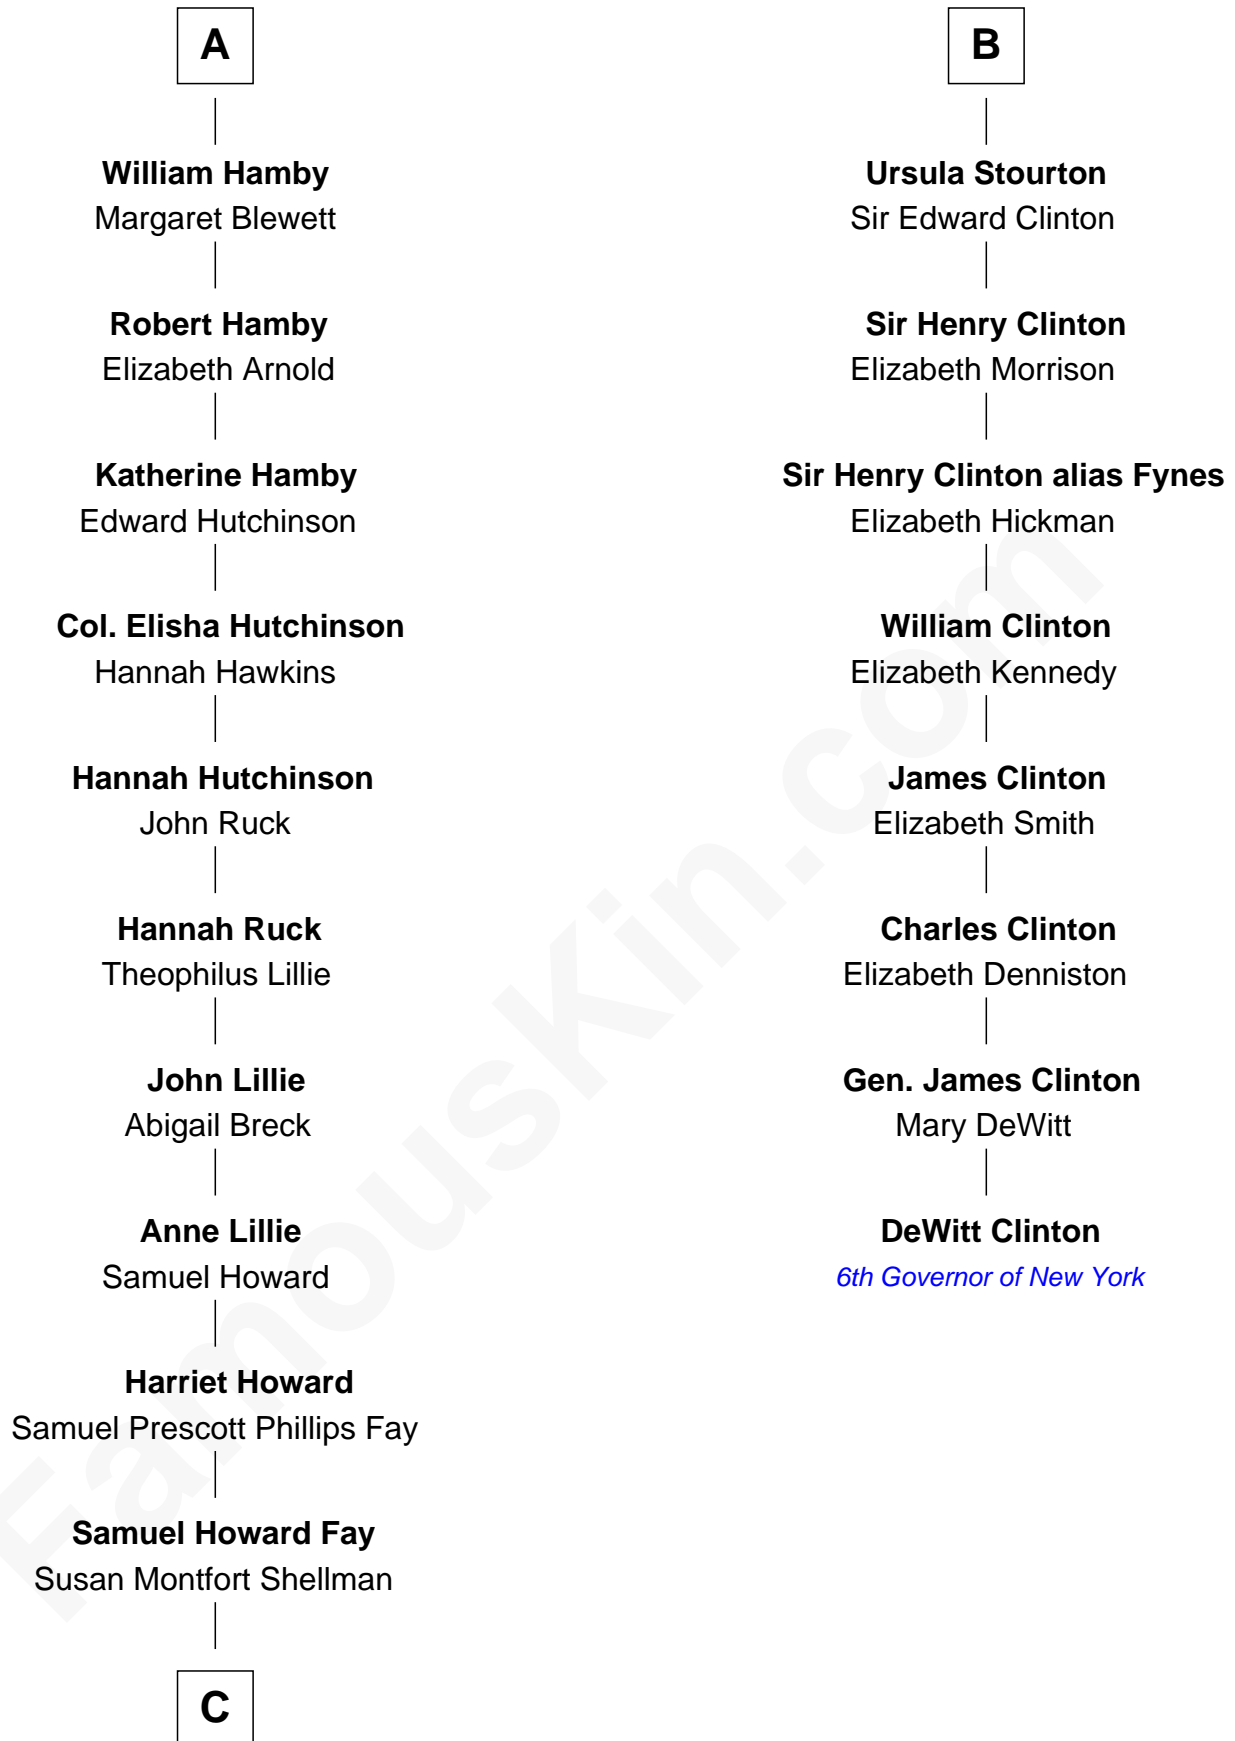

**FamousKin.com**  
**Relationship Chart of**  
**George H. W. Bush**  
*41st U.S. President*

**14th cousin 6 times removed of**  
**DeWitt Clinton**  
*6th Governor of New York*

**Sir Philip le Despencer**  
 Joan de Cobham

**C**

**Harriet Eleanor Fay**  
Rev. James Smith Bush

**Samuel Prescott Bush**  
Flora Sheldon

**Prescott Sheldon Bush**  
Dorothy Wear Walker

**George H. W. Bush**  
*41st U.S. President*

FamousKin.com