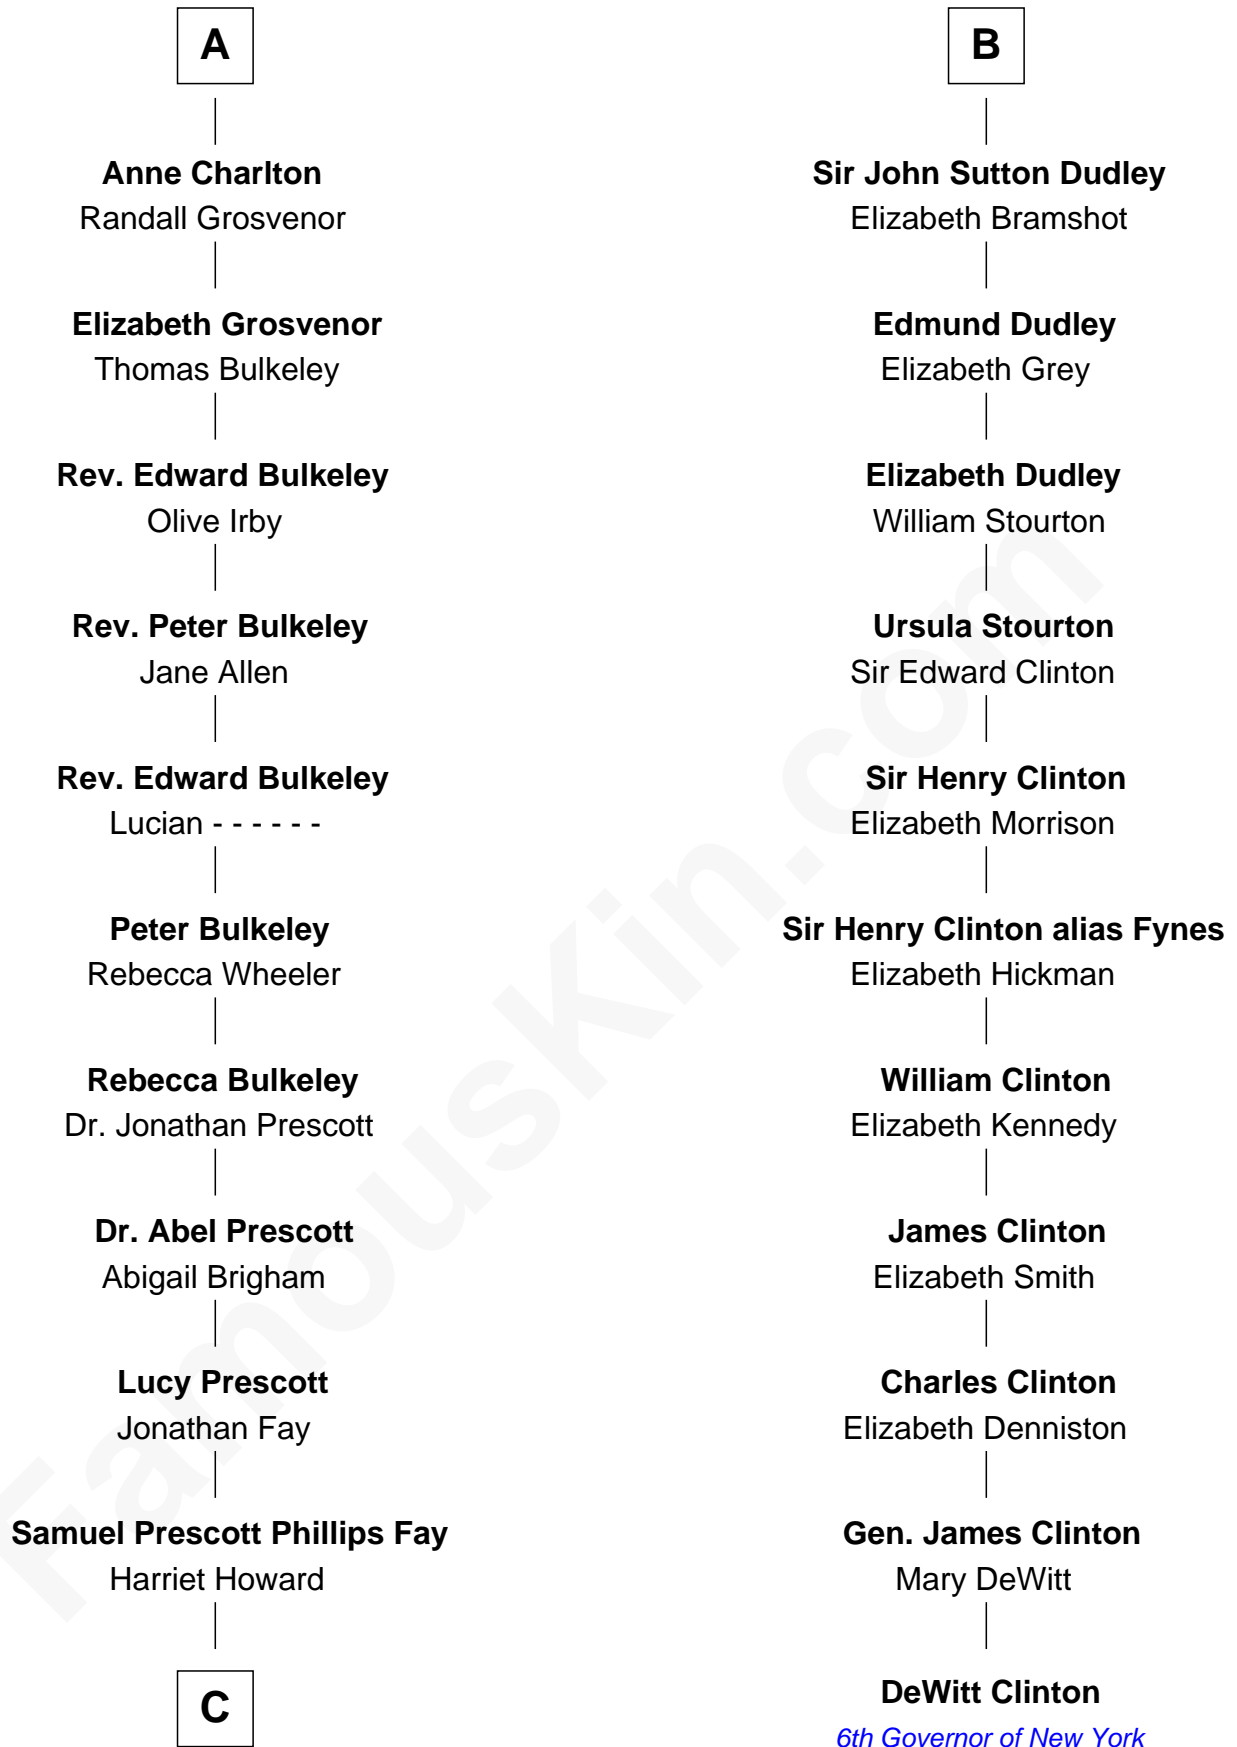

FamousKin.com
Relationship Chart of
George H. W. Bush
41st U.S. President

17th cousin 4 times removed of
DeWitt Clinton
6th Governor of New York

C

—
Samuel Howard Fay
Susan Montfort Shellman

—
Harriet Eleanor Fay
Rev. James Smith Bush

—
Samuel Prescott Bush
Flora Sheldon

—
Prescott Sheldon Bush
Dorothy Wear Walker

—
George H. W. Bush
41st U.S. President

FamousKin.com