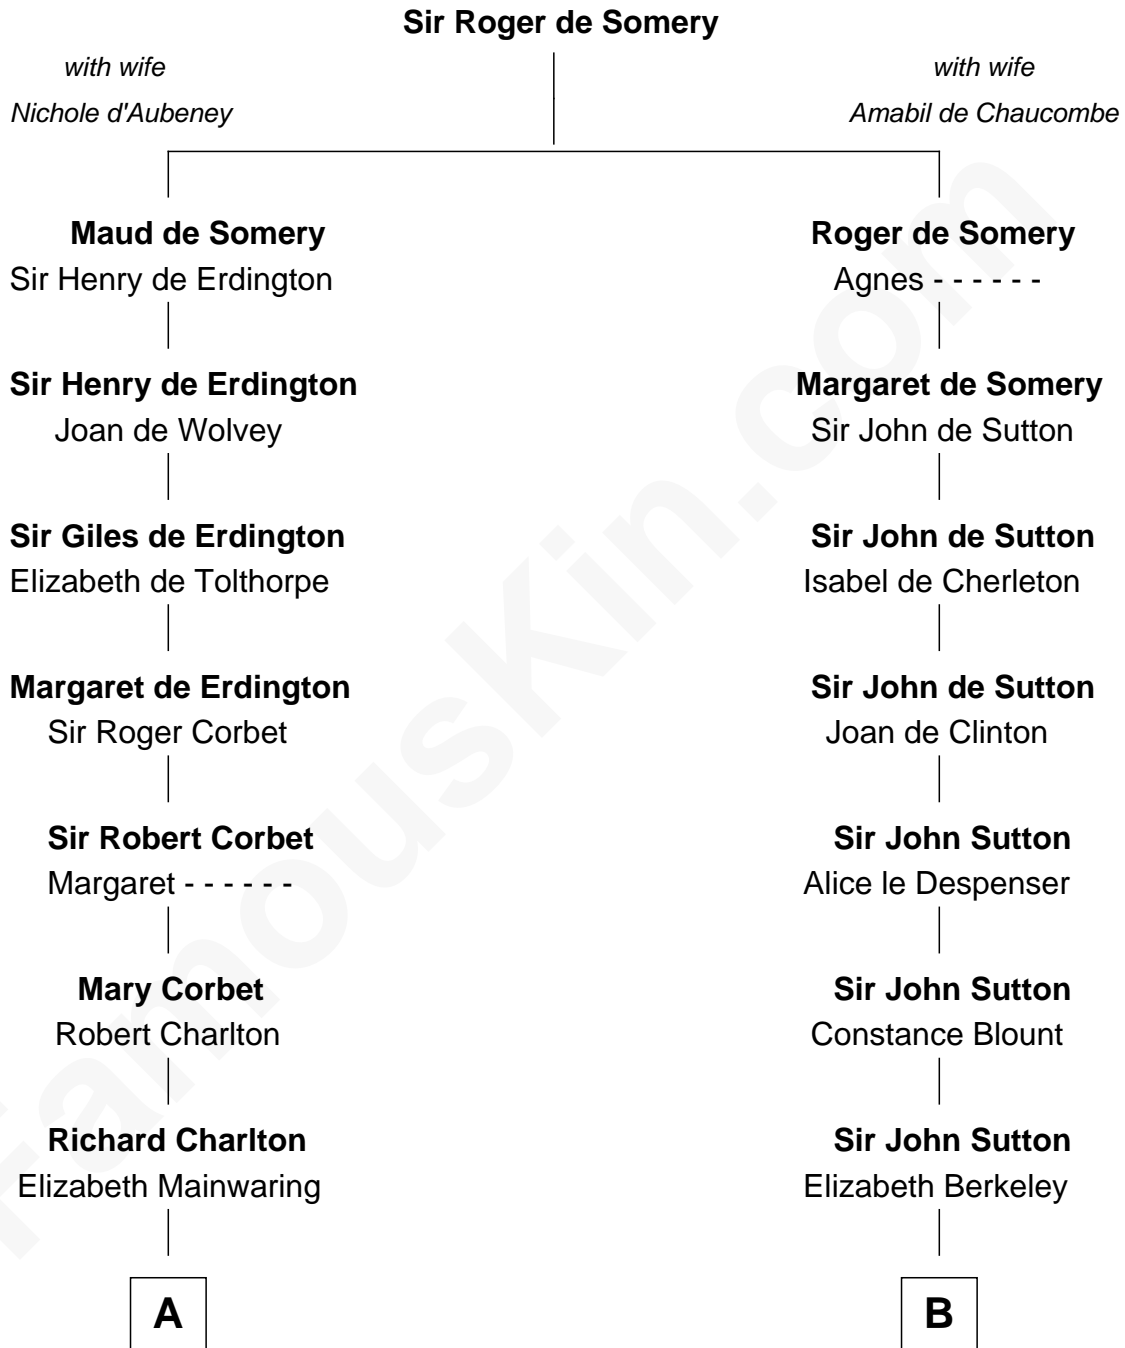

FamousKin.com
Relationship Chart of
George H. W. Bush
41st U.S. President

17th cousin 4 times removed of
DeWitt Clinton
6th Governor of New York

C

—
Samuel Howard Fay
Susan Montfort Shellman

—
Harriet Eleanor Fay
Rev. James Smith Bush

—
Samuel Prescott Bush
Flora Sheldon

—
Prescott Sheldon Bush
Dorothy Wear Walker

—
George H. W. Bush
41st U.S. President

FamousKin.com