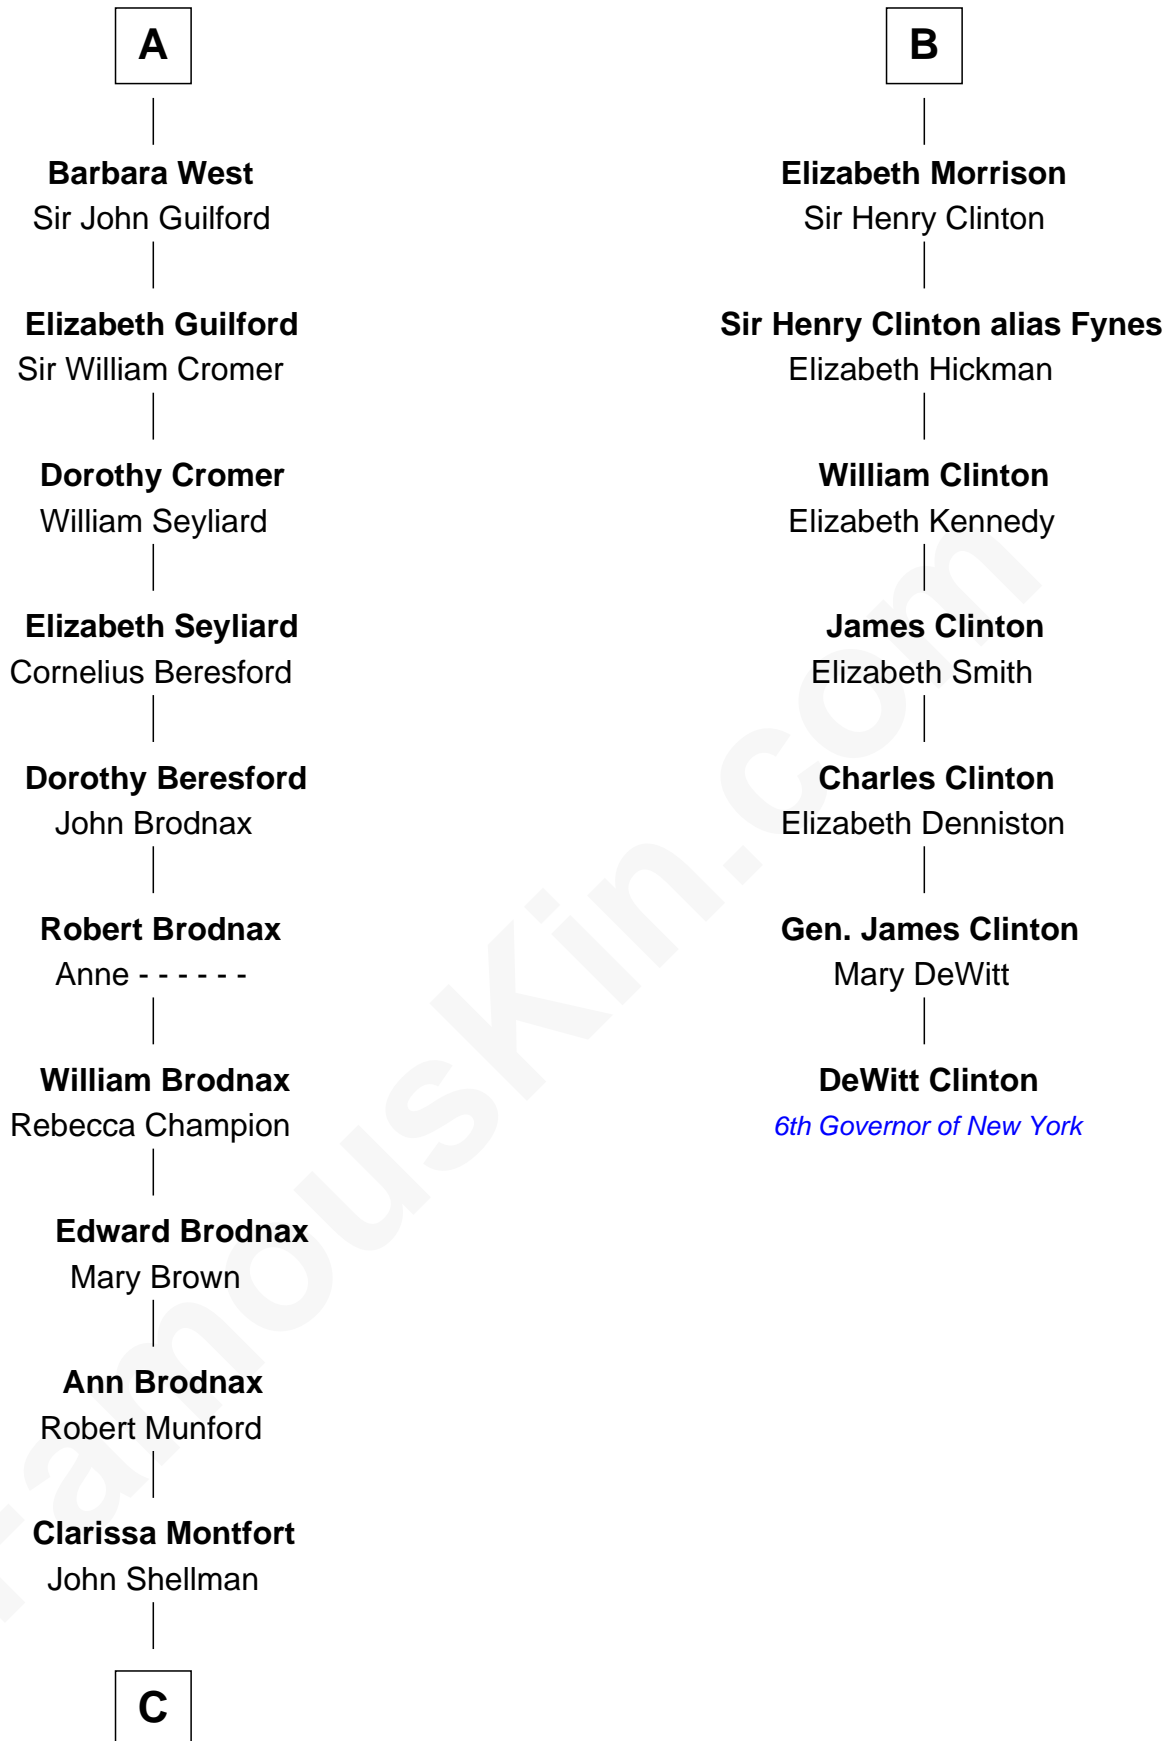

FamousKin.com
Relationship Chart of
George H. W. Bush
41st U.S. President

13th cousin 8 times removed of
DeWitt Clinton
6th Governor of New York

C

—
Susan Montfort Shellman

Samuel Howard Fay

—
Harriet Eleanor Fay

Rev. James Smith Bush

—
Samuel Prescott Bush

Flora Sheldon

—
Prescott Sheldon Bush

Dorothy Wear Walker

—
George H. W. Bush

41st U.S. President

FamousKin.com