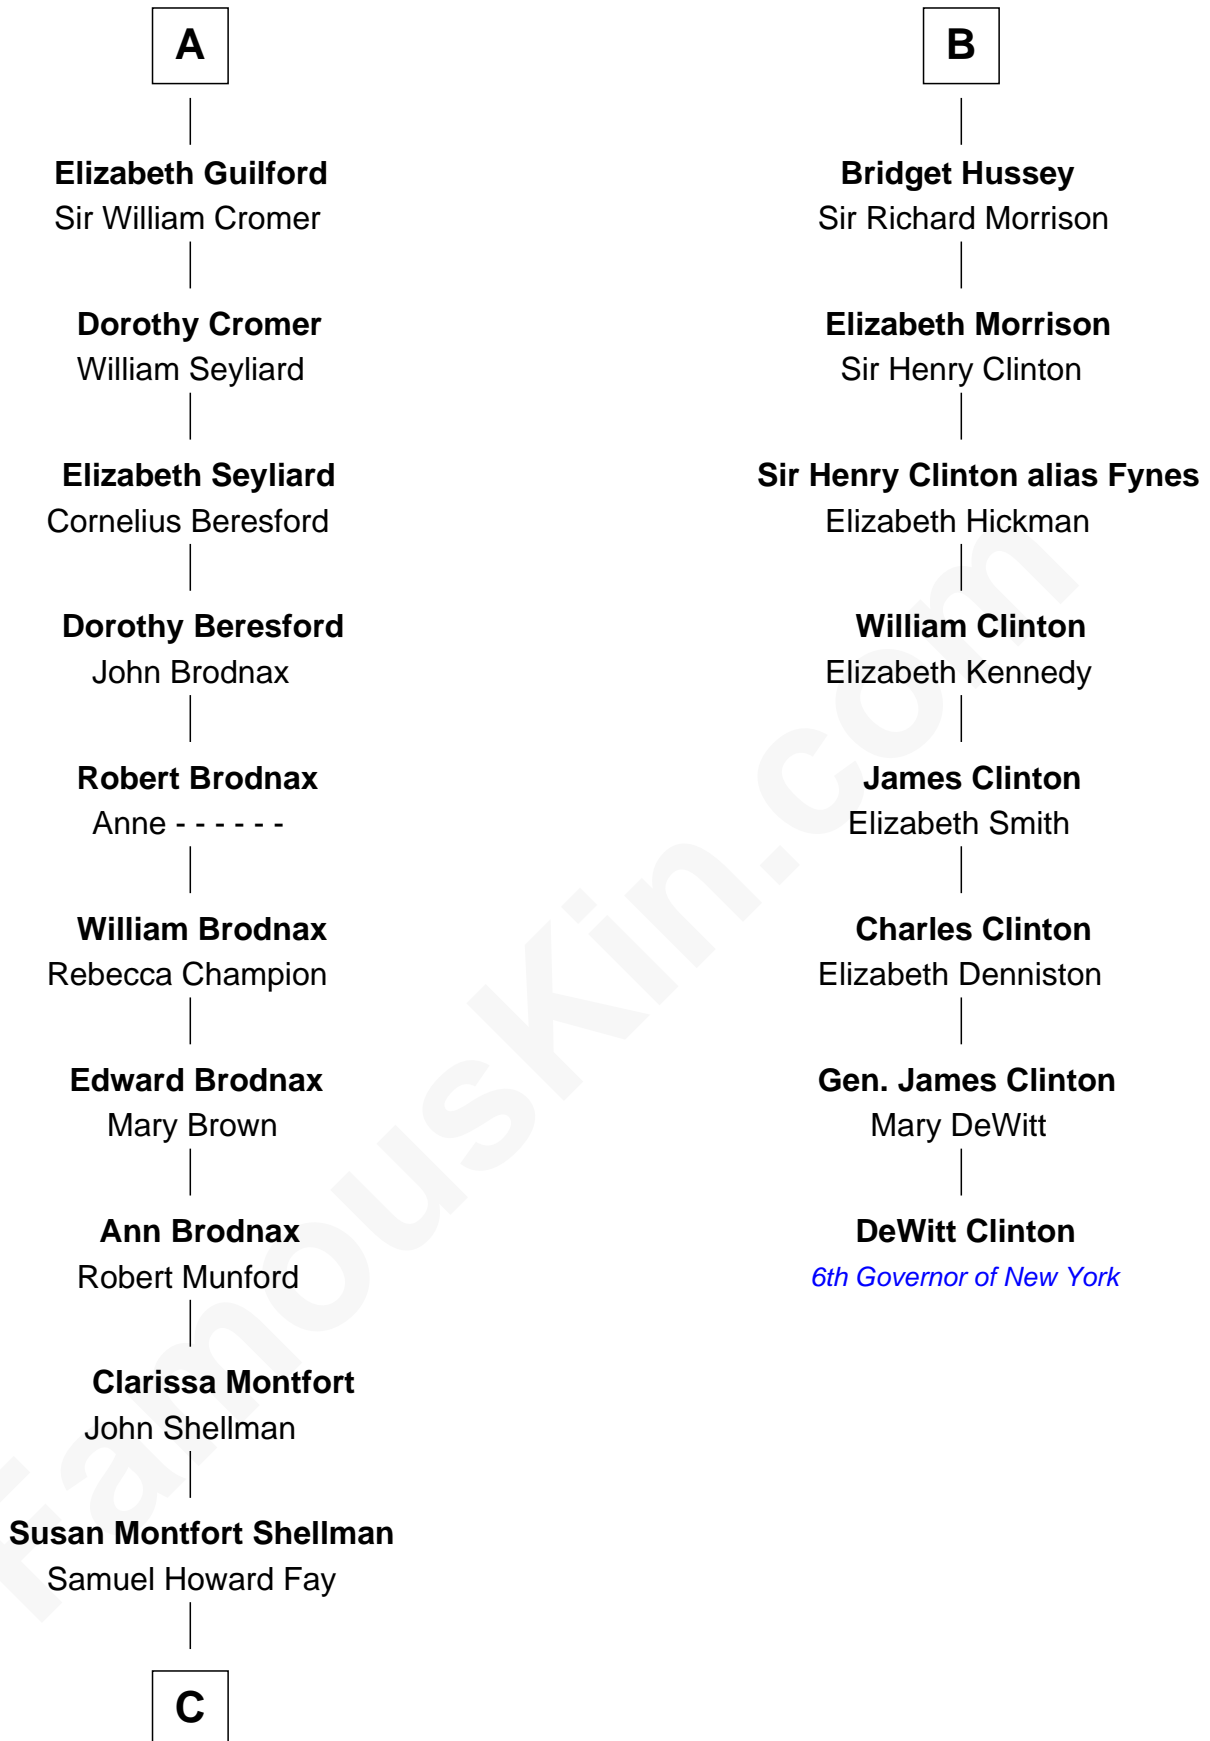

FamousKin.com
Relationship Chart of
George H. W. Bush
41st U.S. President

14th cousin 6 times removed of
DeWitt Clinton
6th Governor of New York

C

—
Harriet Eleanor Fay
Rev. James Smith Bush

—
Samuel Prescott Bush
Flora Sheldon

—
Prescott Sheldon Bush
Dorothy Wear Walker

—
George H. W. Bush
41st U.S. President

FamousKin.com