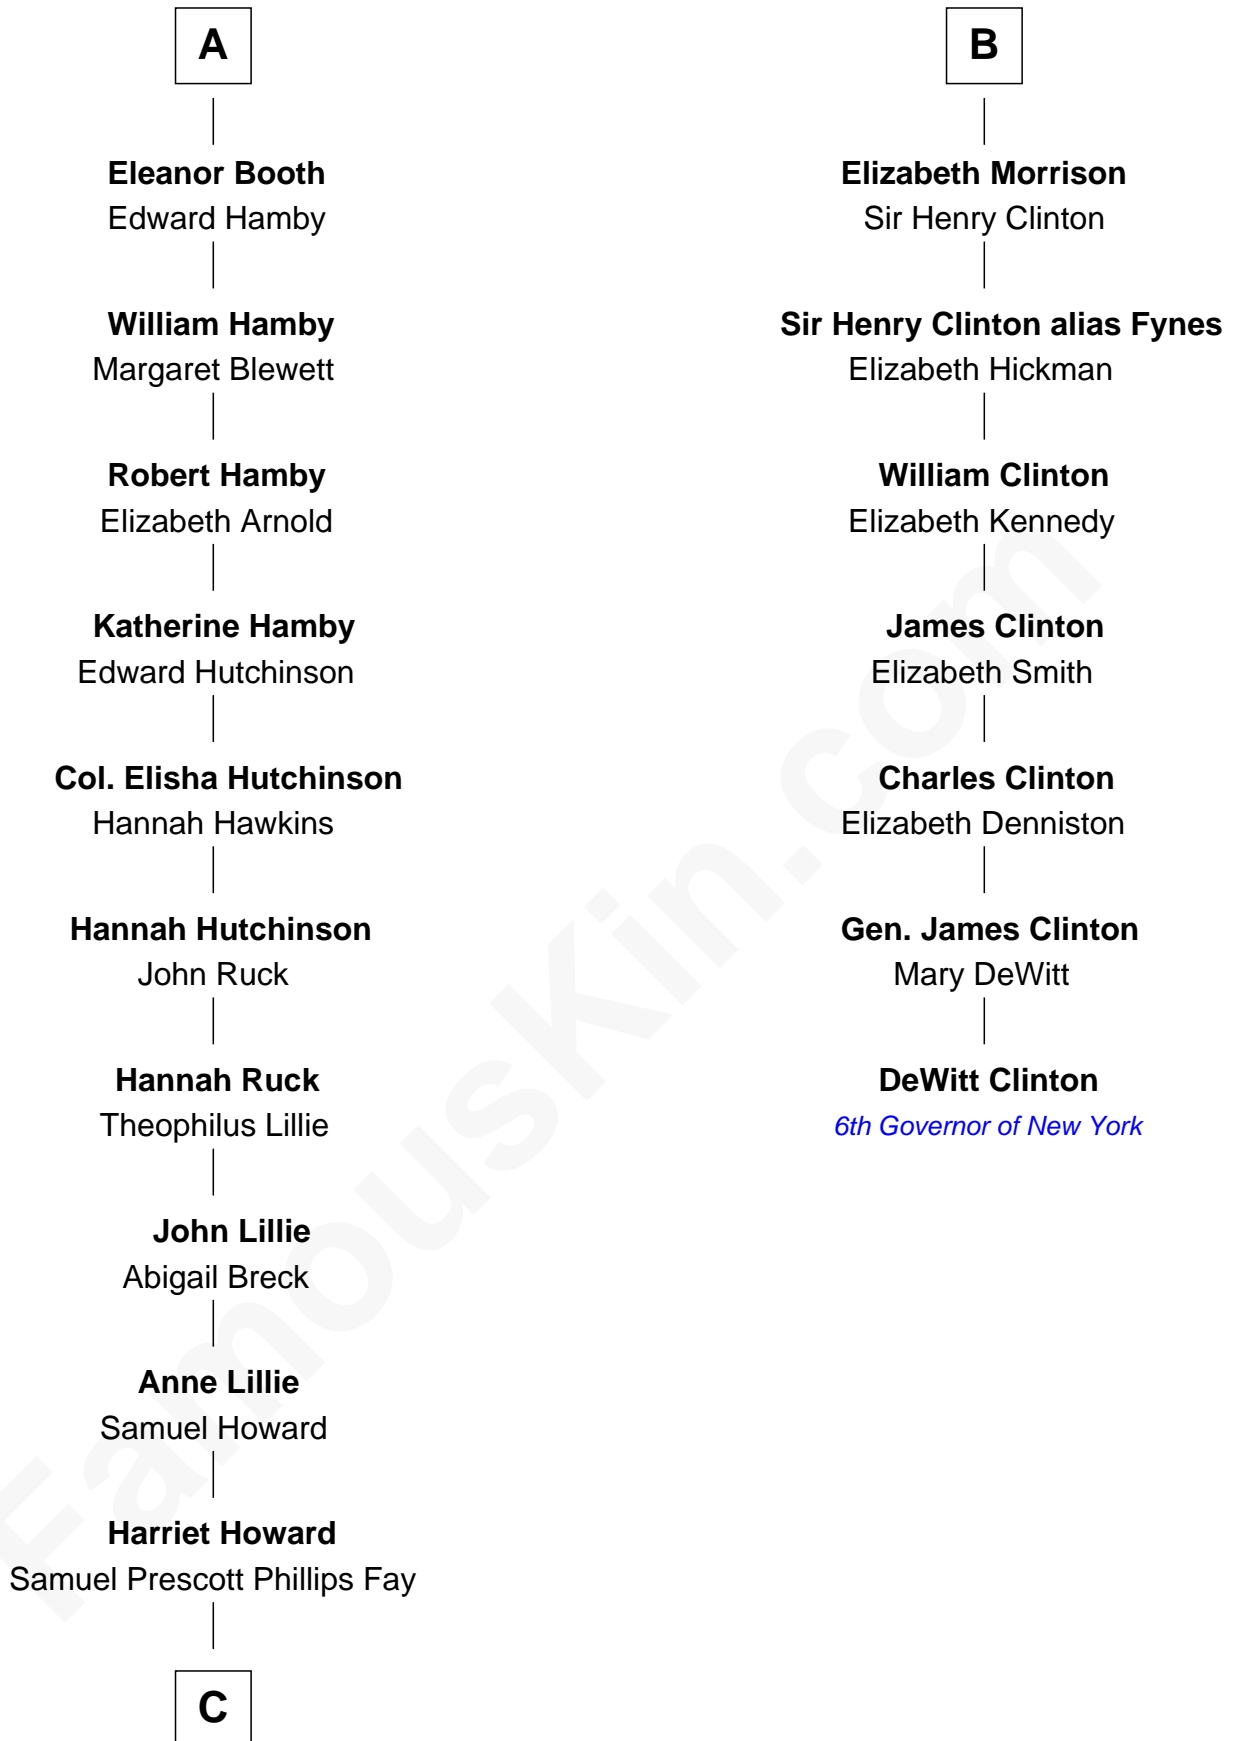

FamousKin.com Relationship Chart of

George H. W. Bush

41st U.S. President

13th cousin 8 times removed of

DeWitt Clinton

6th Governor of New York

C

—
Samuel Howard Fay
Susan Montfort Shellman

—
Harriet Eleanor Fay
Rev. James Smith Bush

—
Samuel Prescott Bush
Flora Sheldon

—
Prescott Sheldon Bush
Dorothy Wear Walker

—
George H. W. Bush
41st U.S. President

FamousKin.com