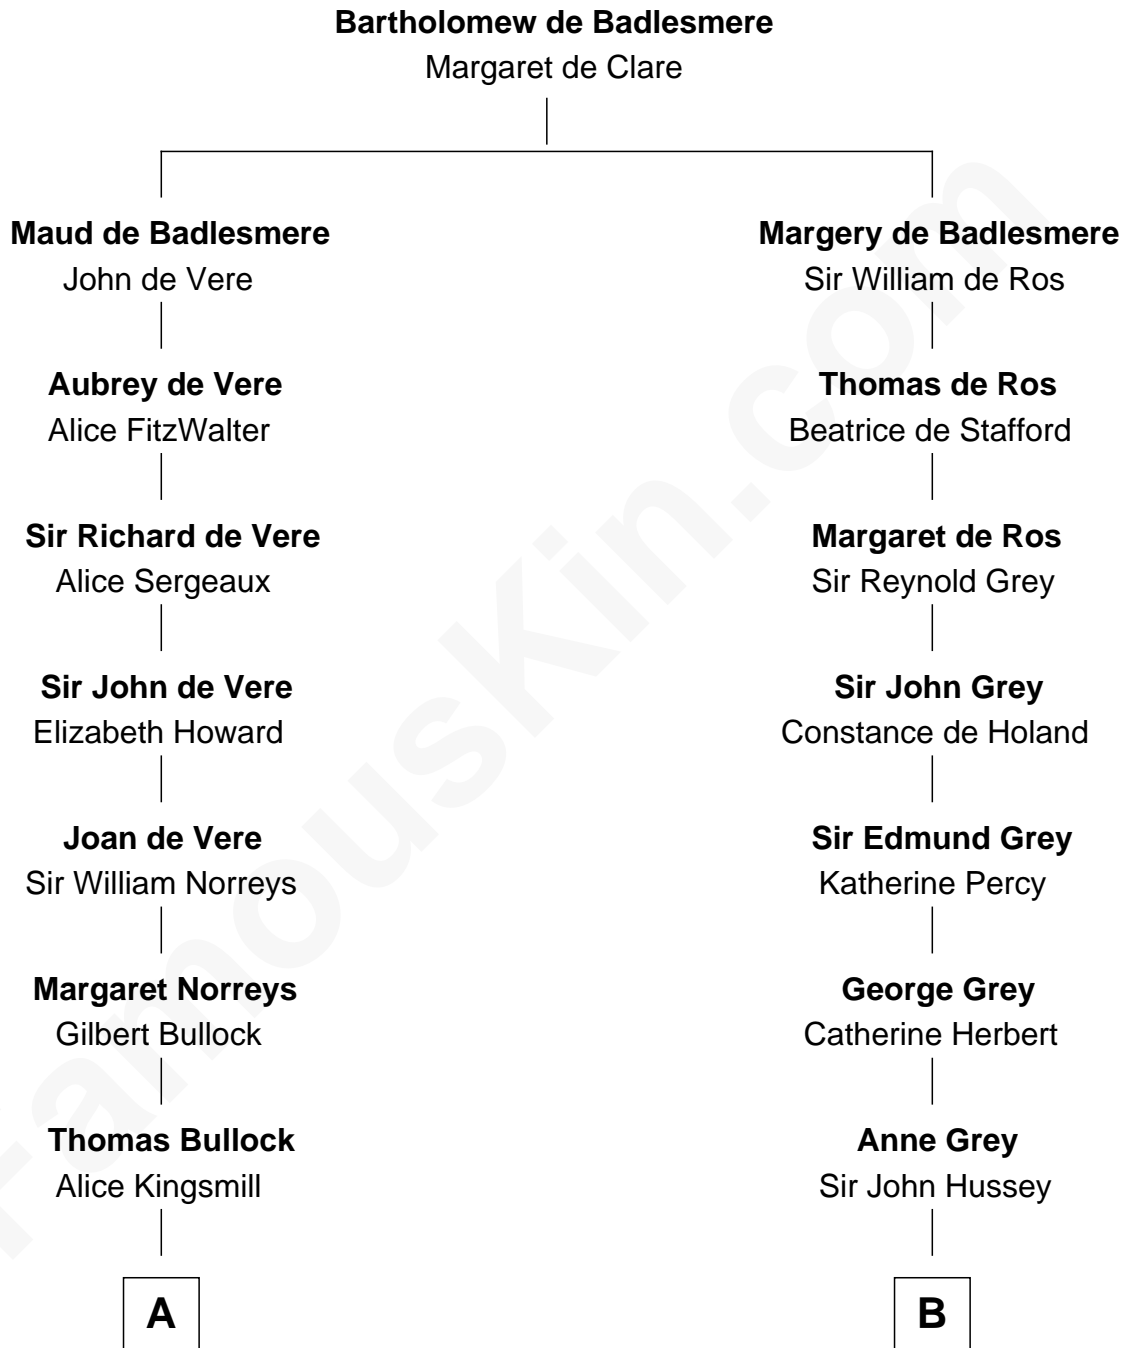

FamousKin.com
Relationship Chart of
George H. W. Bush
41st U.S. President

14th cousin 6 times removed of
DeWitt Clinton
6th Governor of New York

C

—
Harriet Eleanor Fay
Rev. James Smith Bush

—
Samuel Prescott Bush
Flora Sheldon

—
Prescott Sheldon Bush
Dorothy Wear Walker

—
George H. W. Bush
41st U.S. President

FamousKin.com