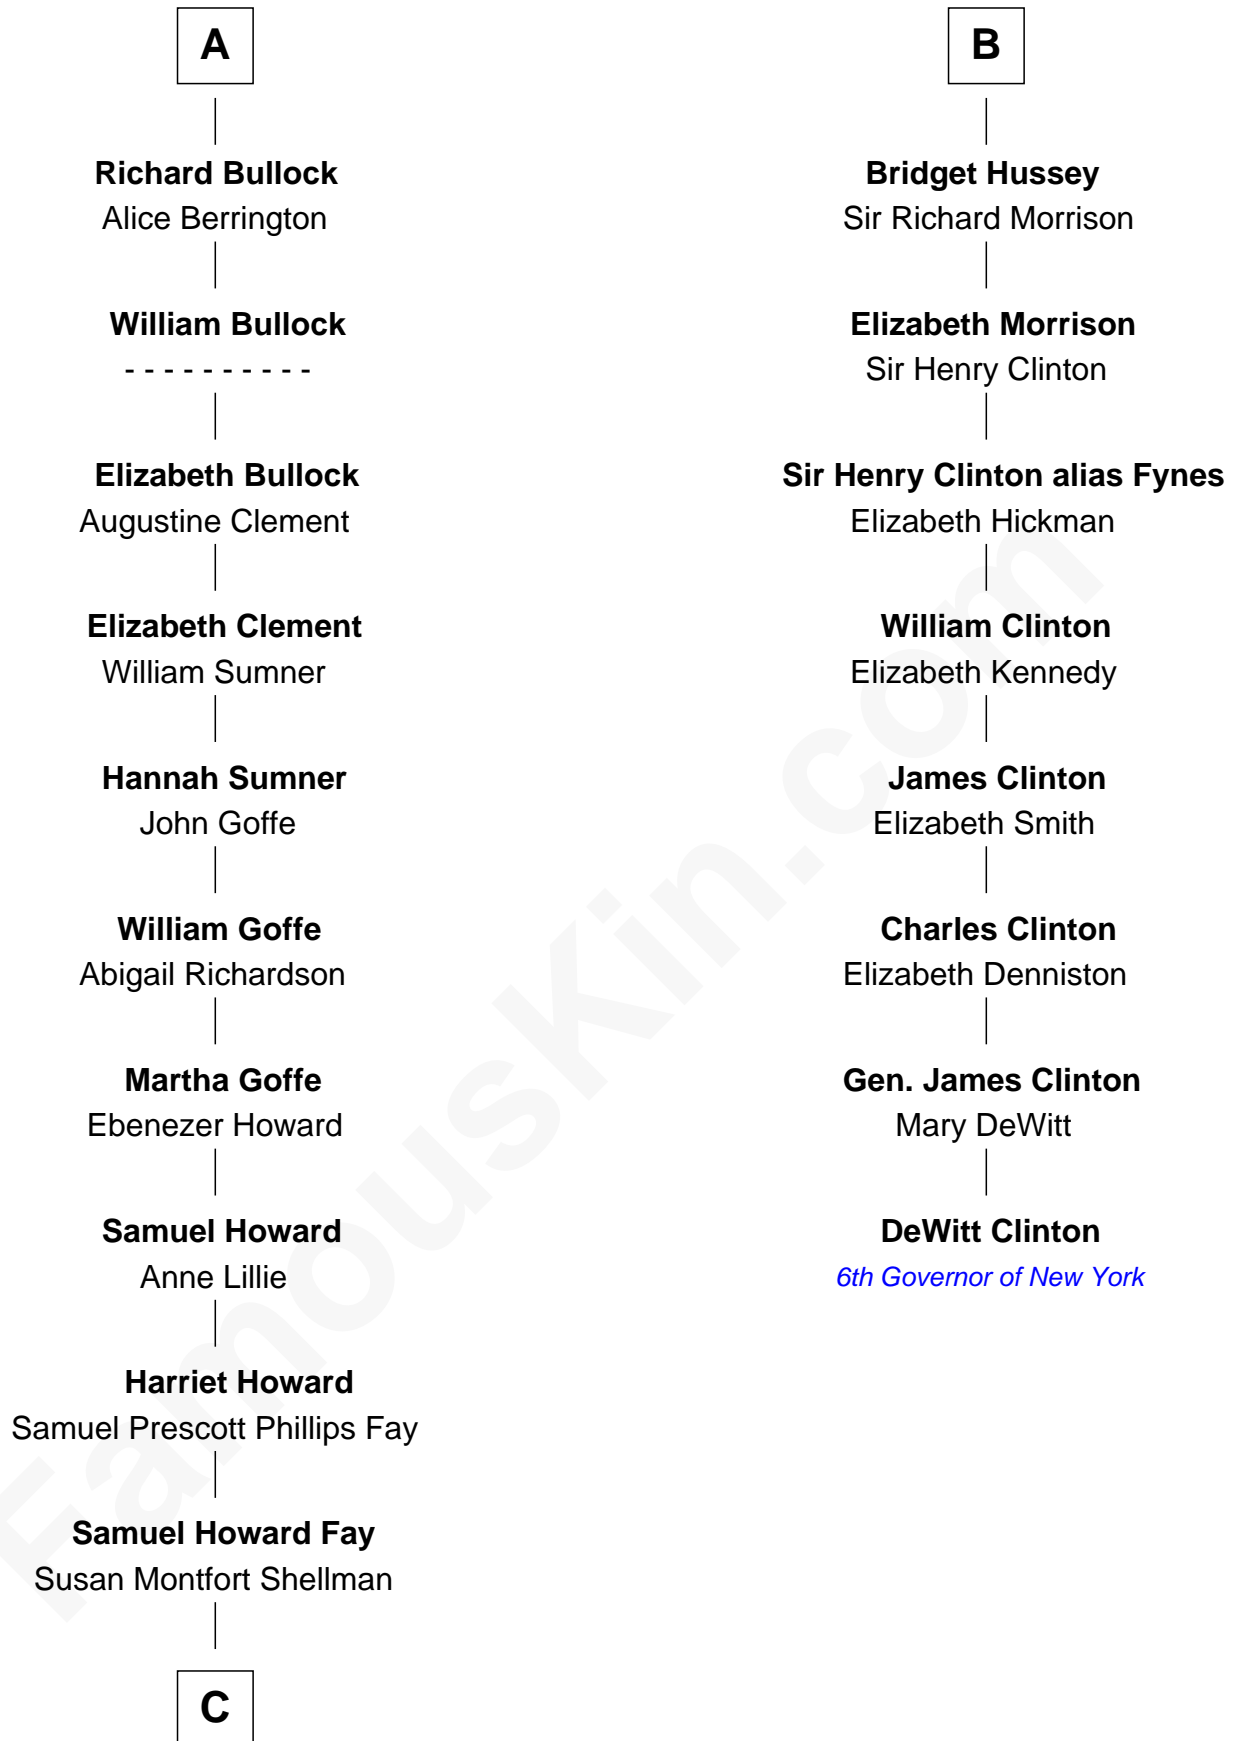

FamousKin.com
Relationship Chart of
George H. W. Bush
41st U.S. President

14th cousin 6 times removed of
DeWitt Clinton
6th Governor of New York

C

—
Harriet Eleanor Fay
Rev. James Smith Bush

—
Samuel Prescott Bush
Flora Sheldon

—
Prescott Sheldon Bush
Dorothy Wear Walker

—
George H. W. Bush
41st U.S. President

FamousKin.com