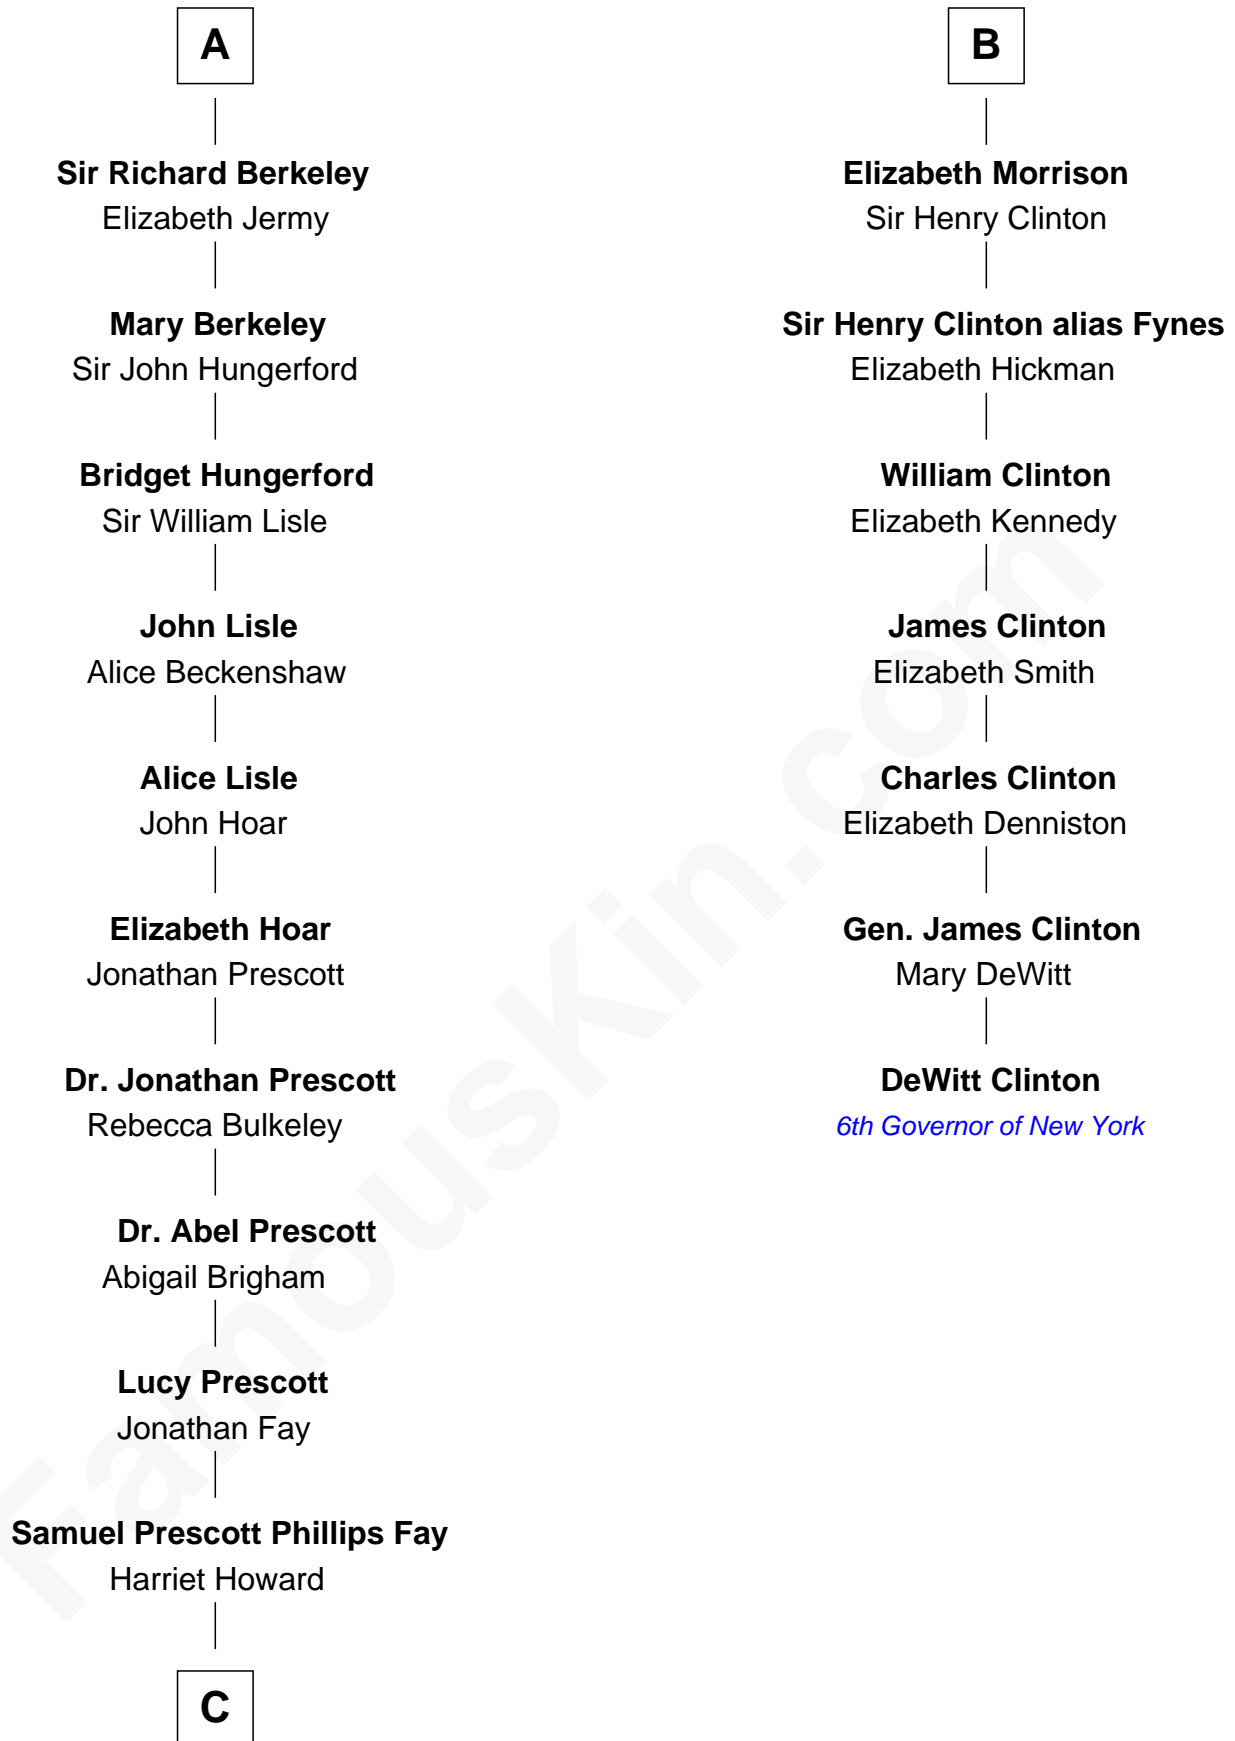

FamousKin.com
Relationship Chart of
George H. W. Bush
41st U.S. President

13th cousin 8 times removed of
DeWitt Clinton
6th Governor of New York

C

—
Samuel Howard Fay
Susan Montfort Shellman

—
Harriet Eleanor Fay
Rev. James Smith Bush

—
Samuel Prescott Bush
Flora Sheldon

—
Prescott Sheldon Bush
Dorothy Wear Walker

—
George H. W. Bush
41st U.S. President

FamousKin.com