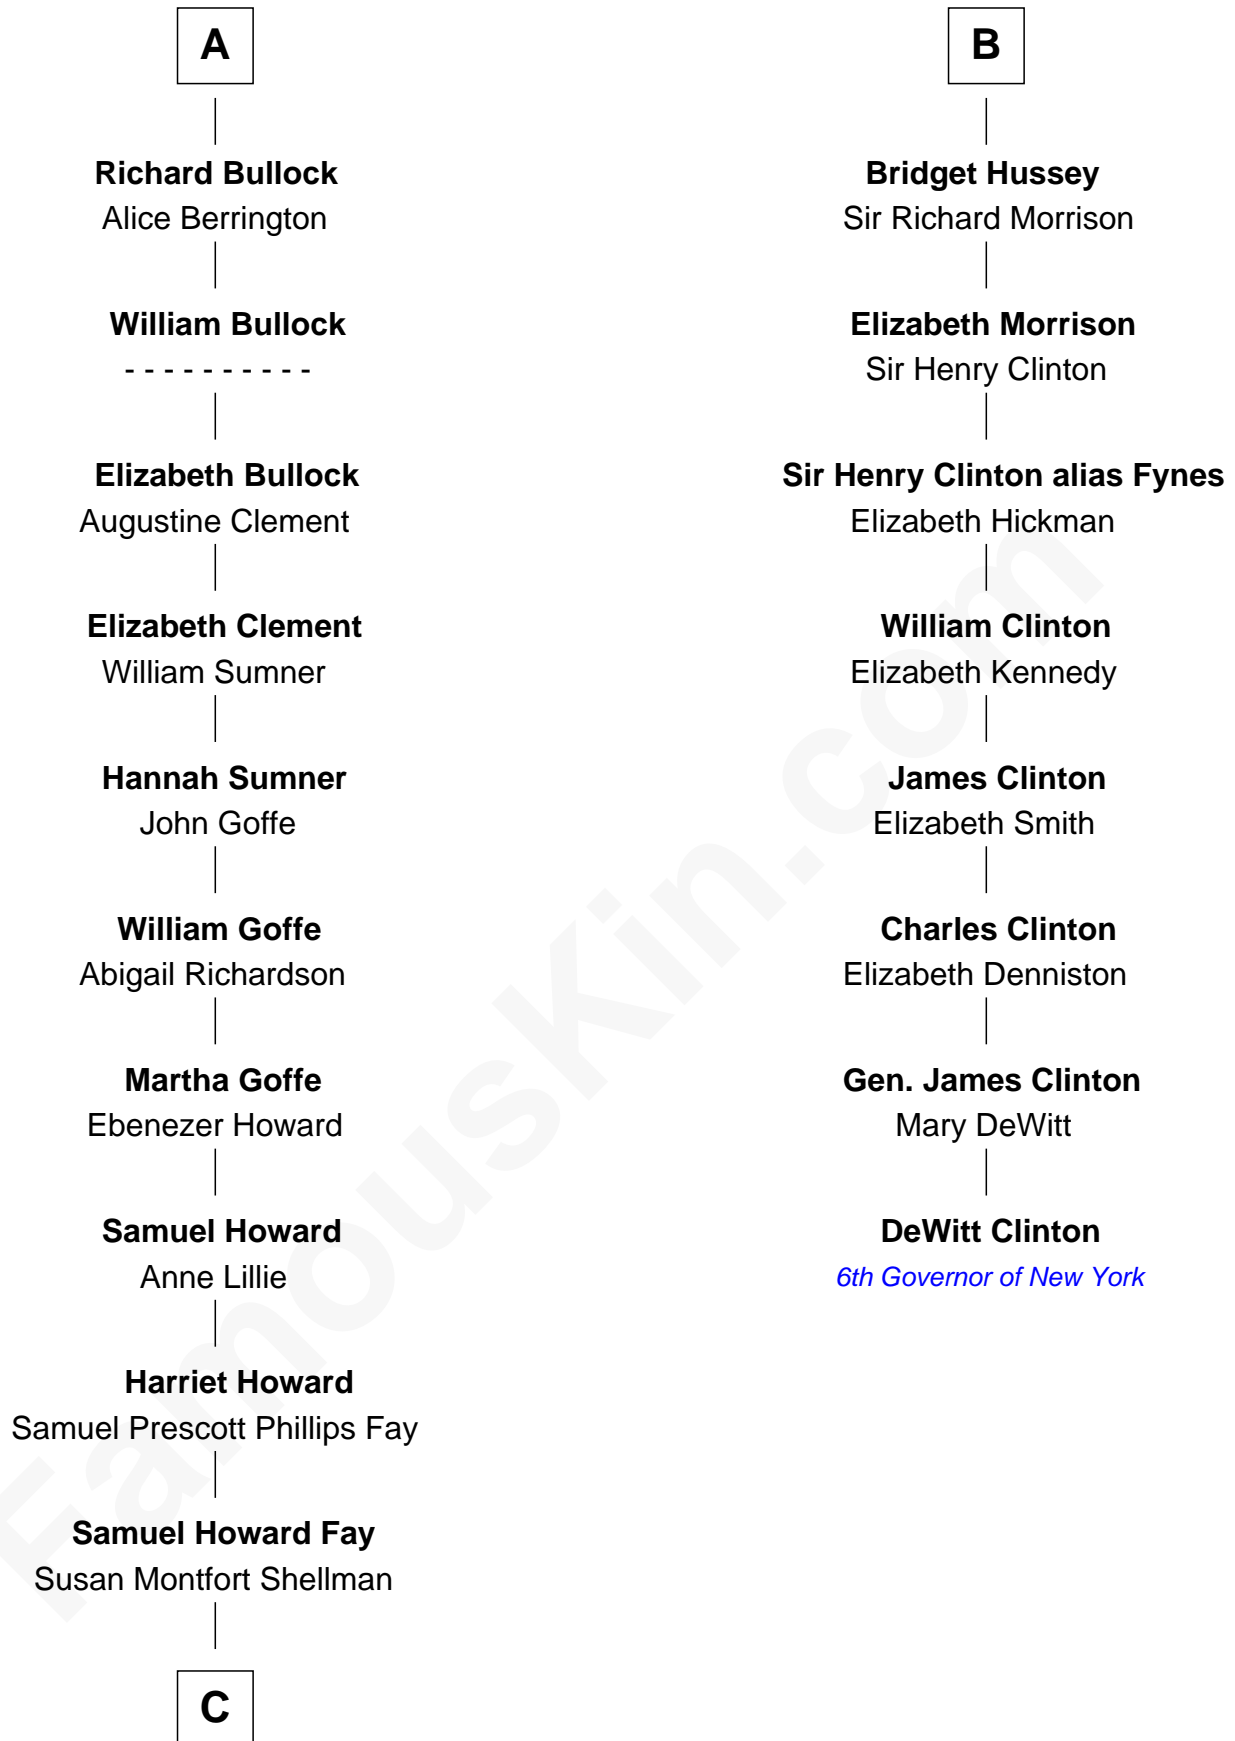

FamousKin.com Relationship Chart of

George H. W. Bush

41st U.S. President

14th cousin 6 times removed of

DeWitt Clinton

6th Governor of New York

William de Montagu
Katherine de Grandison

Sibyl de Montagu
Sir Edmund Fitzalan

Philippa de Montagu
Sir Roger de Mortimer

Edmund Mortimer
Philippa Plantagenet

Elizabeth Mortimer
Sir Henry Percy

Sir Henry Percy
Eleanor Neville

Katherine Percy
Sir Edmund Grey

George Grey
Catherine Herbert

Anne Grey
Sir John Hussey

B

C

—
Harriet Eleanor Fay
Rev. James Smith Bush

—
Samuel Prescott Bush
Flora Sheldon

—
Prescott Sheldon Bush
Dorothy Wear Walker

—
George H. W. Bush
41st U.S. President

FamousKin.com