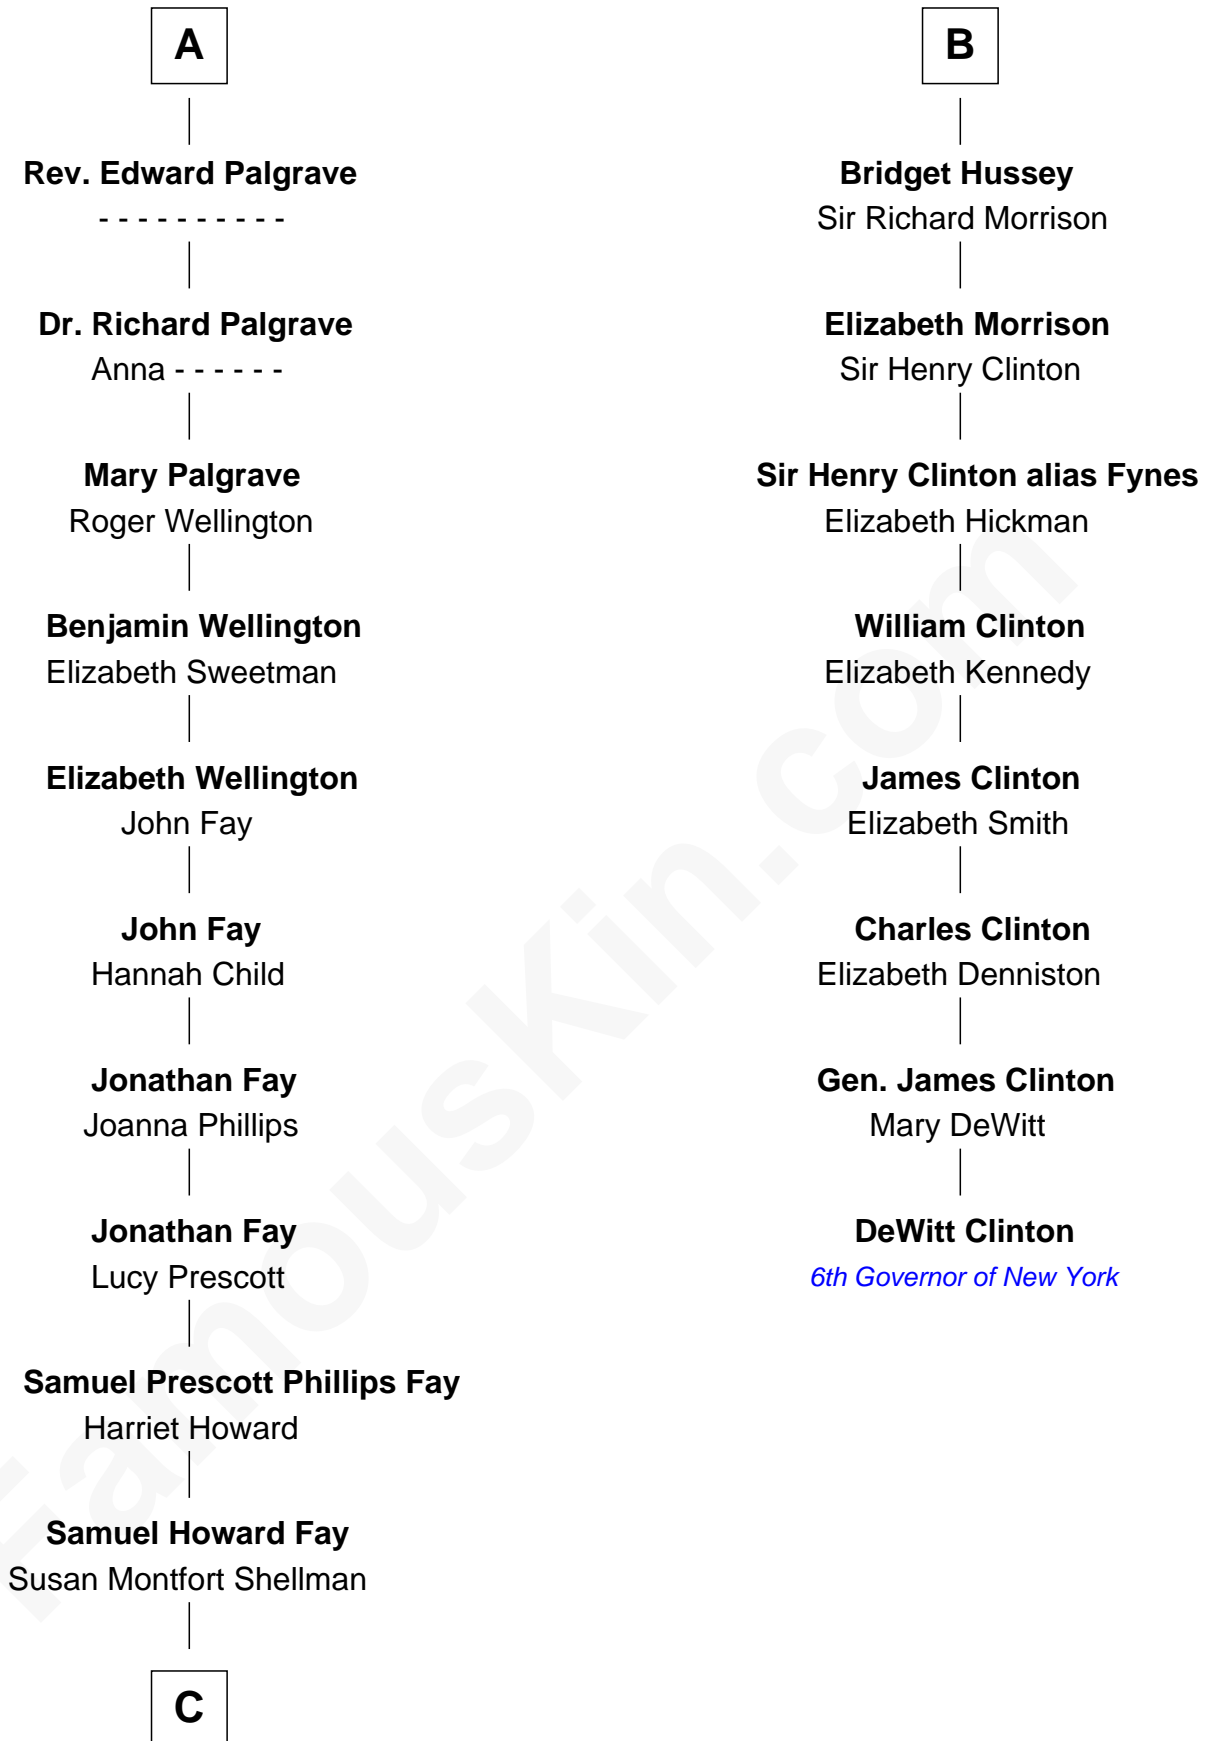

FamousKin.com
Relationship Chart of
George H. W. Bush
41st U.S. President

14th cousin 6 times removed of
DeWitt Clinton
6th Governor of New York

C

Harriet Eleanor Fay
Rev. James Smith Bush

Samuel Prescott Bush
Flora Sheldon

Prescott Sheldon Bush
Dorothy Wear Walker

George H. W. Bush
41st U.S. President

FamousKin.com