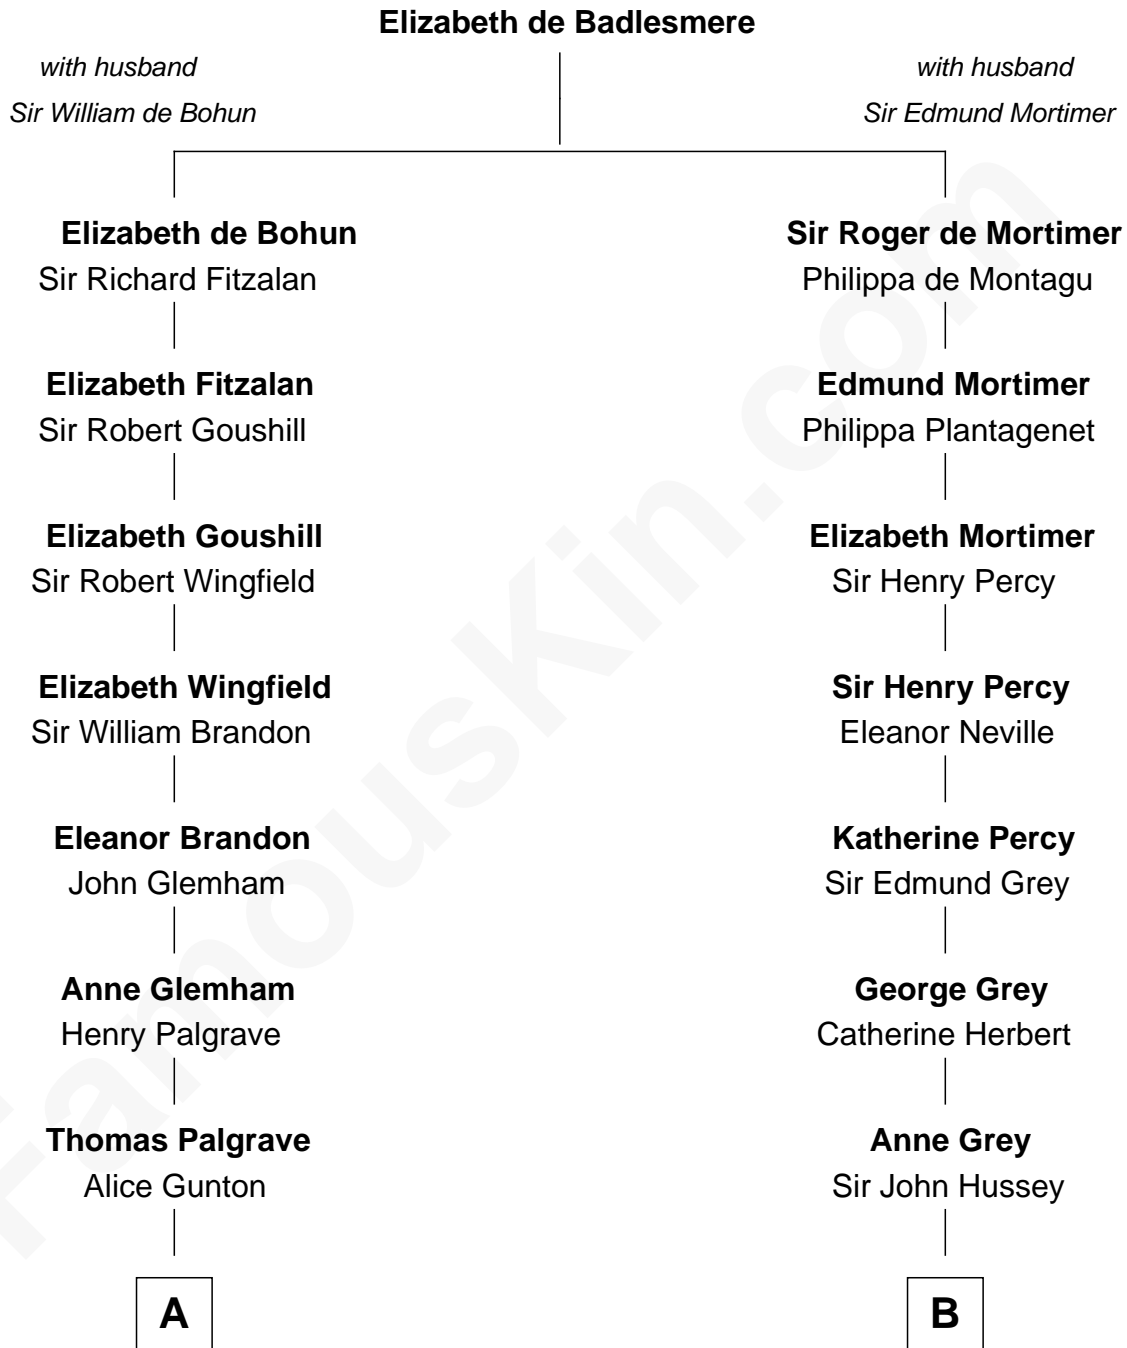

FamousKin.com
Relationship Chart of
George H. W. Bush
41st U.S. President

14th cousin 6 times removed of
DeWitt Clinton
6th Governor of New York

C

Harriet Eleanor Fay
Rev. James Smith Bush

Samuel Prescott Bush
Flora Sheldon

Prescott Sheldon Bush
Dorothy Wear Walker

George H. W. Bush
41st U.S. President

FamousKin.com