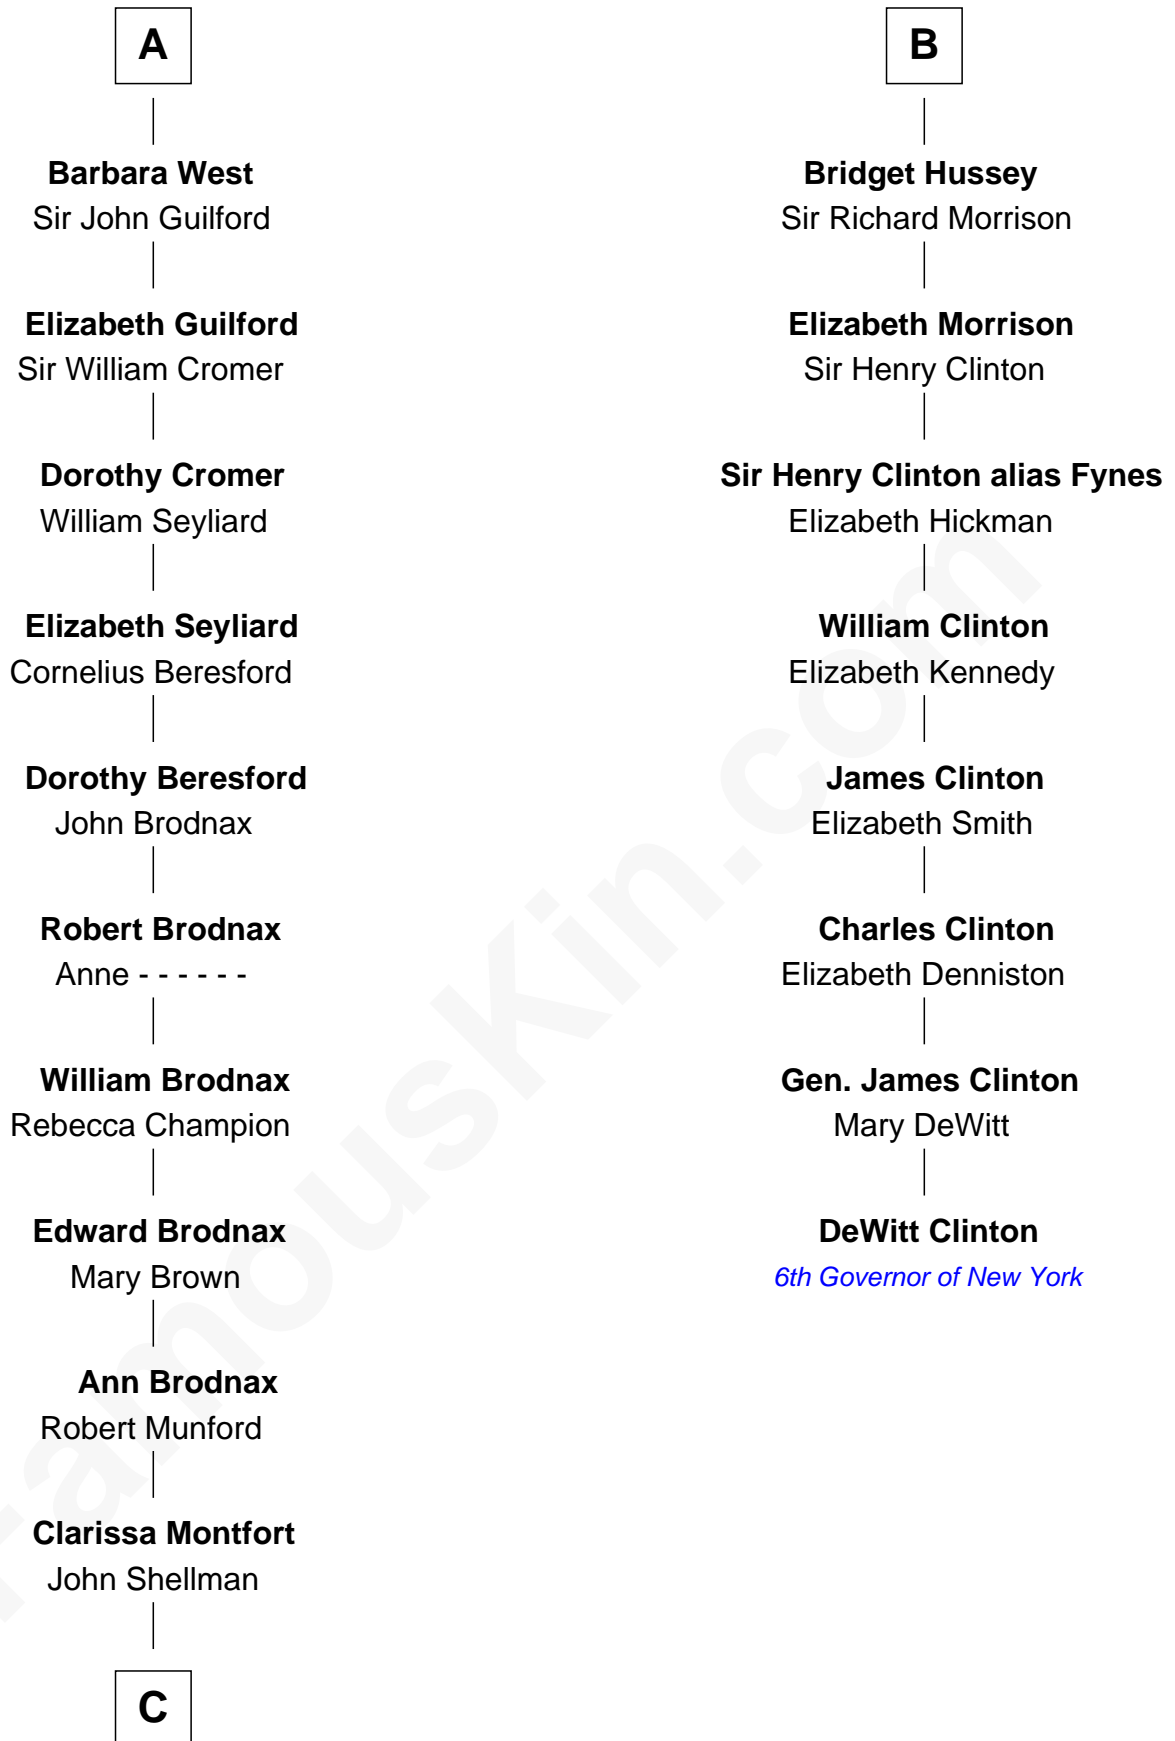

FamousKin.com
Relationship Chart of
George H. W. Bush
41st U.S. President

14th cousin 7 times removed of
DeWitt Clinton
6th Governor of New York

C

—
Susan Montfort Shellman

Samuel Howard Fay

—
Harriet Eleanor Fay

Rev. James Smith Bush

—
Samuel Prescott Bush

Flora Sheldon

—
Prescott Sheldon Bush

Dorothy Wear Walker

—
George H. W. Bush

41st U.S. President

FamousKin.com