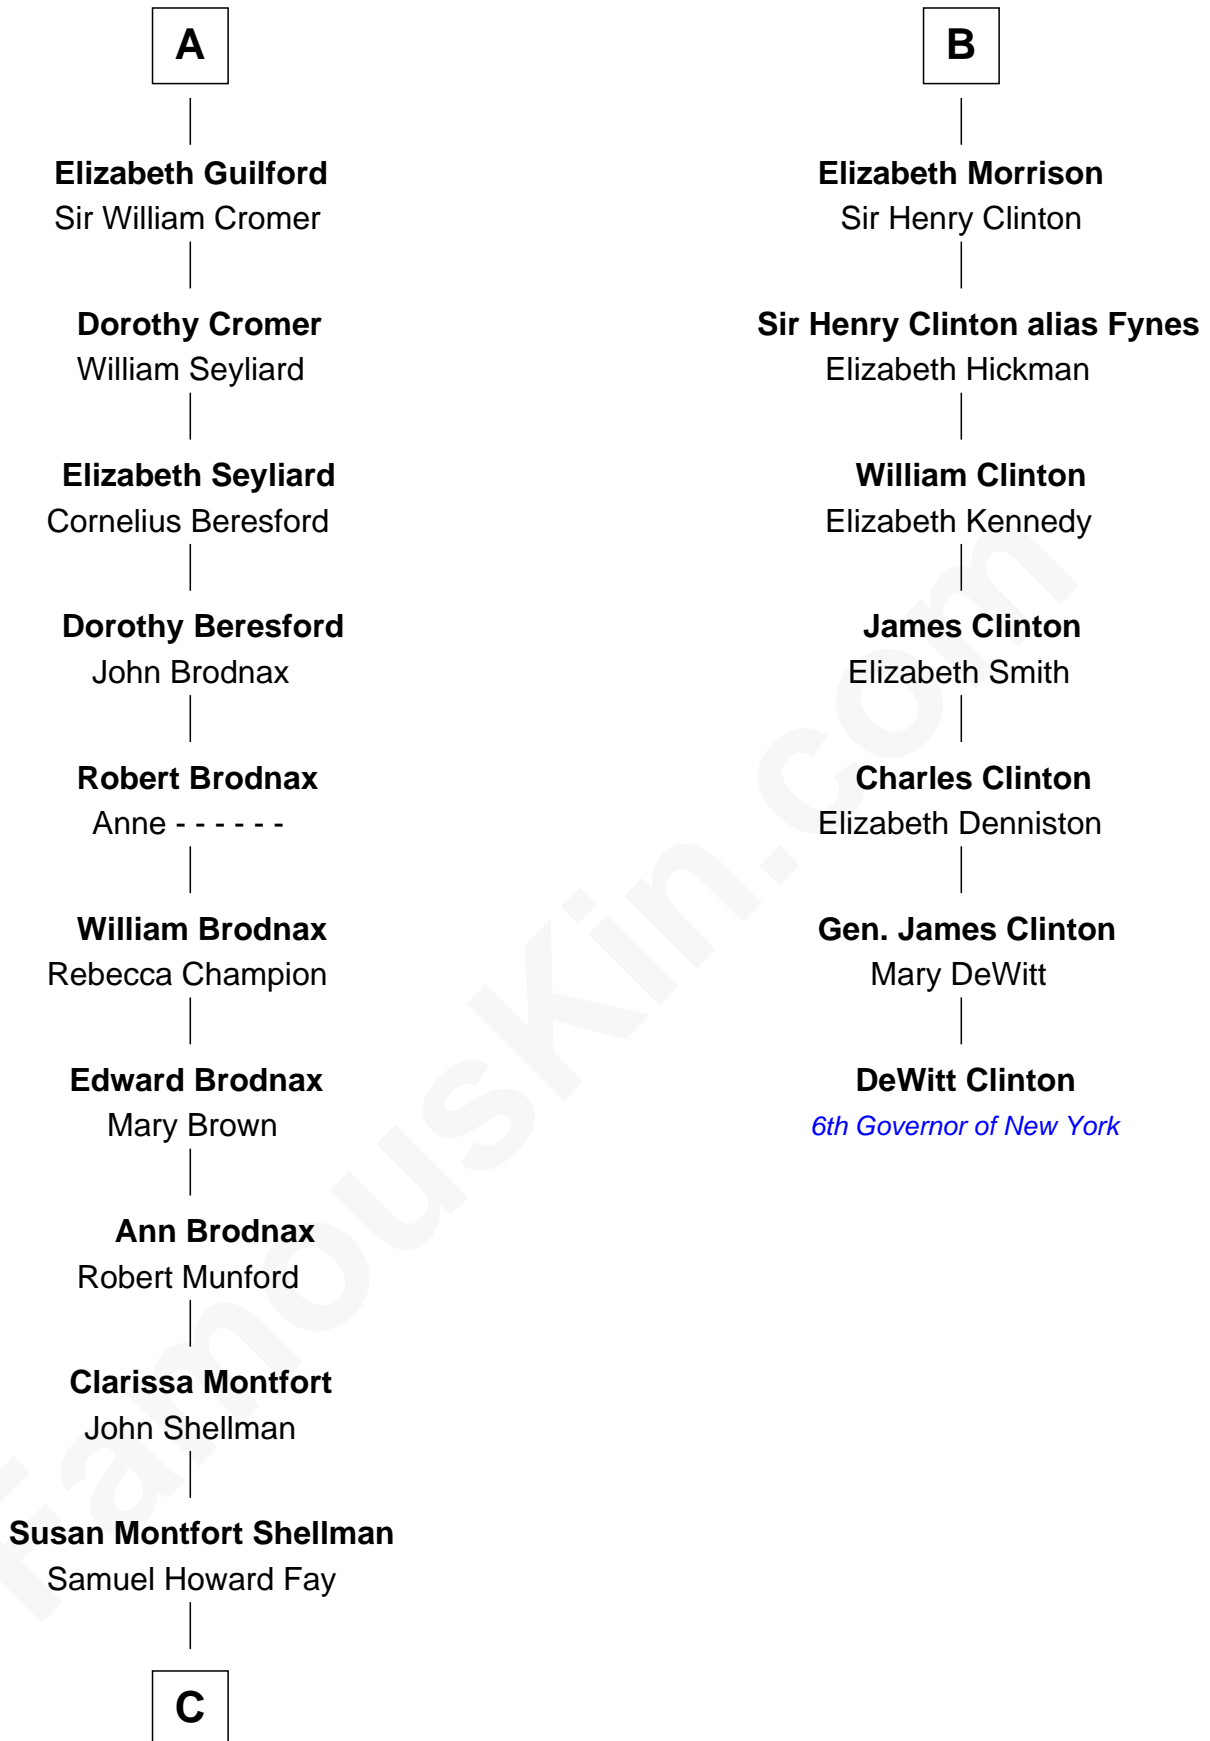

FamousKin.com
Relationship Chart of
George H. W. Bush
41st U.S. President

13th cousin 7 times removed of
DeWitt Clinton
6th Governor of New York

Sir Robert de Holland
 Maude la Zouche

C

—
Harriet Eleanor Fay
Rev. James Smith Bush

—
Samuel Prescott Bush
Flora Sheldon

—
Prescott Sheldon Bush
Dorothy Wear Walker

—
George H. W. Bush
41st U.S. President

FamousKin.com