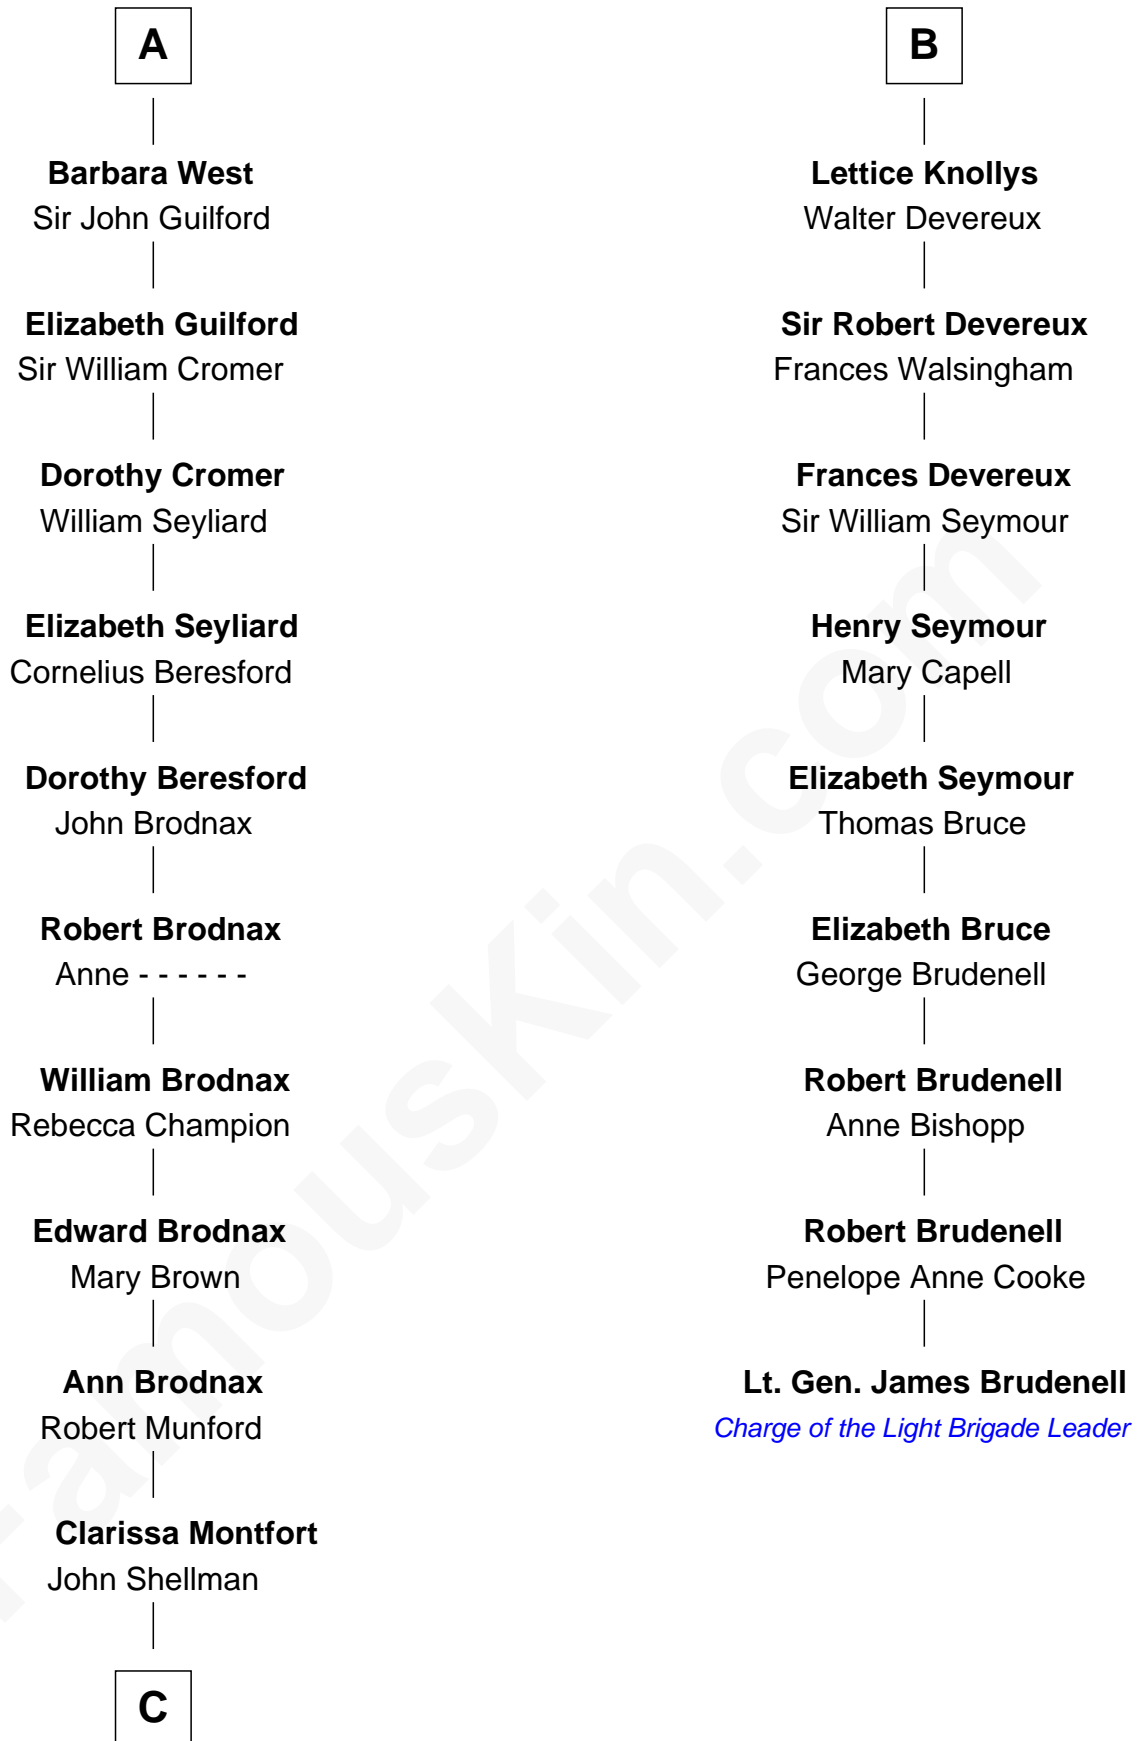

FamousKin.com
Relationship Chart of
George H. W. Bush
41st U.S. President

15th cousin 6 times removed of
Lt. Gen. James Brudenell
Leader of the "Charge of the Light Brigade"

C

—
Susan Montfort Shellman

Samuel Howard Fay

—
Harriet Eleanor Fay

Rev. James Smith Bush

—
Samuel Prescott Bush

Flora Sheldon

—
Prescott Sheldon Bush

Dorothy Wear Walker

—
George H. W. Bush

41st U.S. President