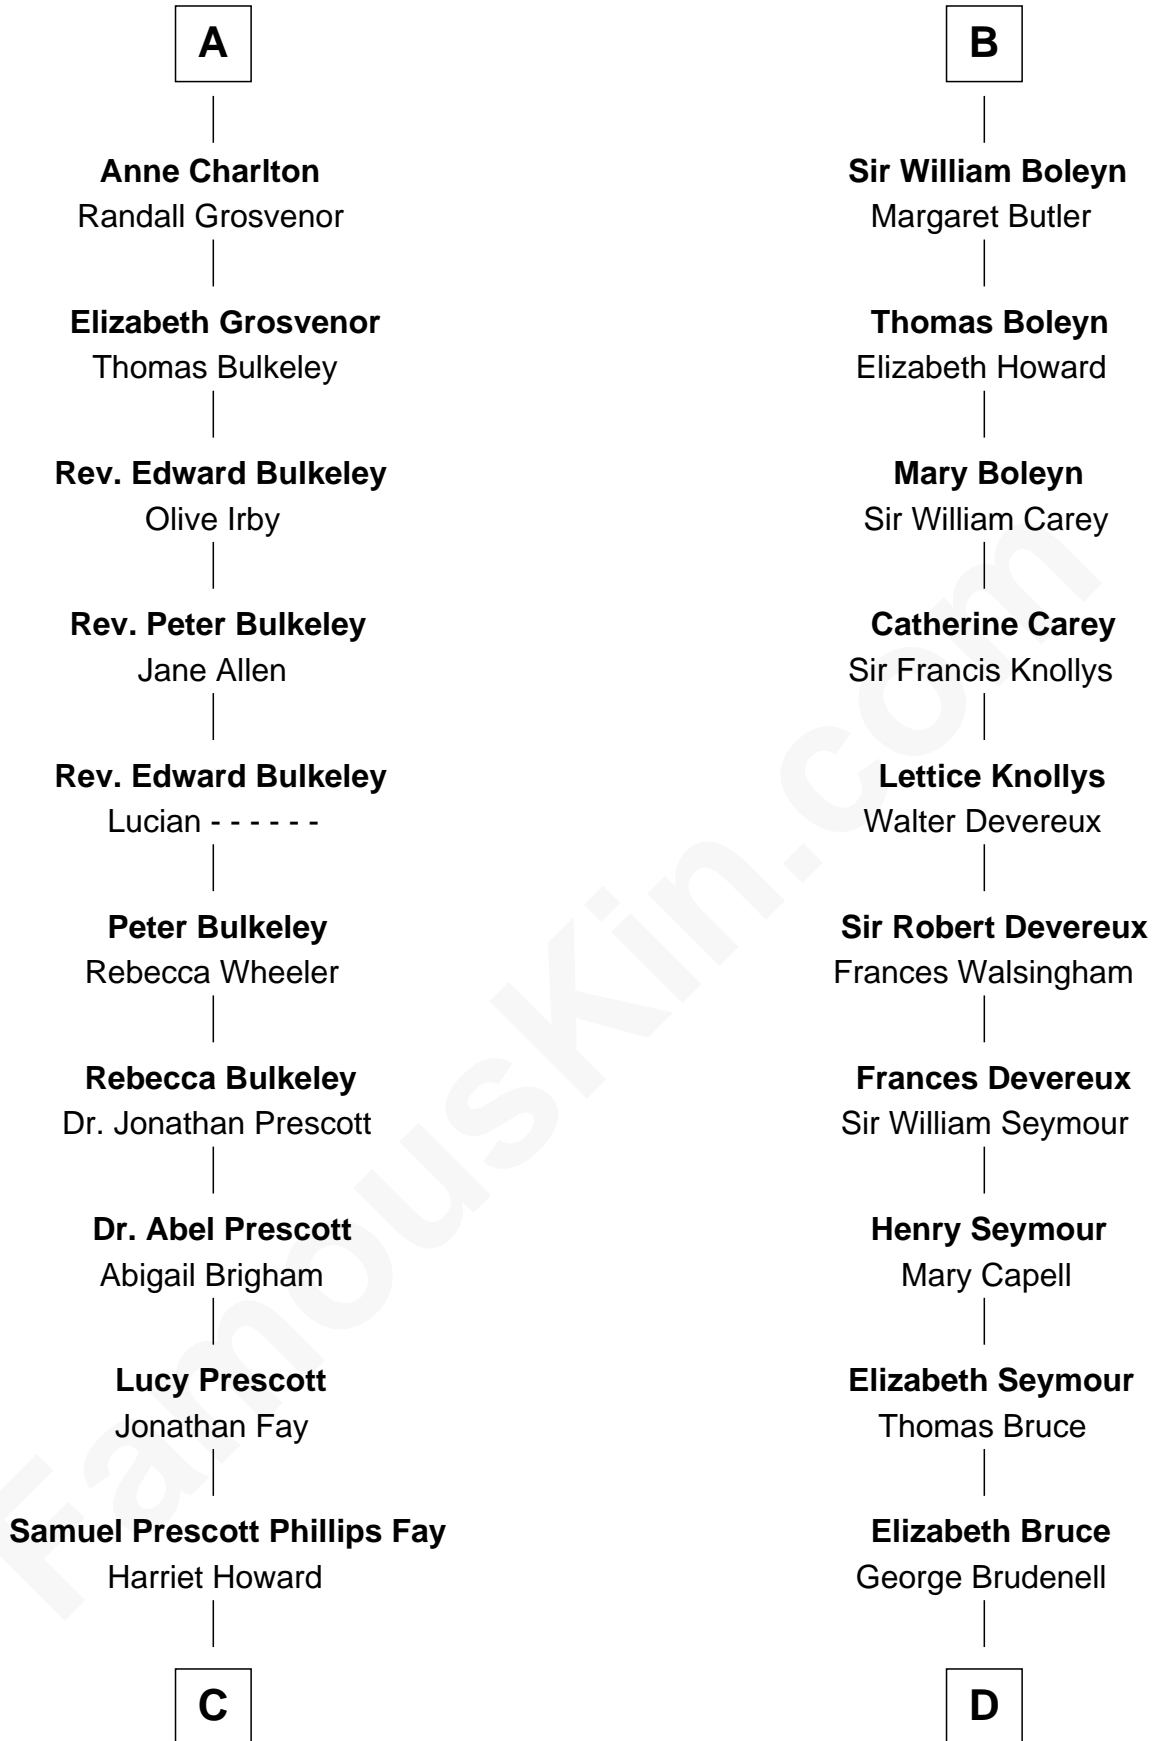

FamousKin.com
Relationship Chart of
George H. W. Bush
41st U.S. President

19th cousin 2 times removed of
Lt. Gen. James Brudenell
Leader of the "Charge of the Light Brigade"

C

Samuel Howard Fay
Susan Montfort Shellman

Harriet Eleanor Fay
Rev. James Smith Bush

Samuel Prescott Bush
Flora Sheldon

Prescott Sheldon Bush
Dorothy Wear Walker

George H. W. Bush
41st U.S. President

D

Robert Brudenell
Anne Bishopp

Robert Brudenell
Penelope Anne Cooke