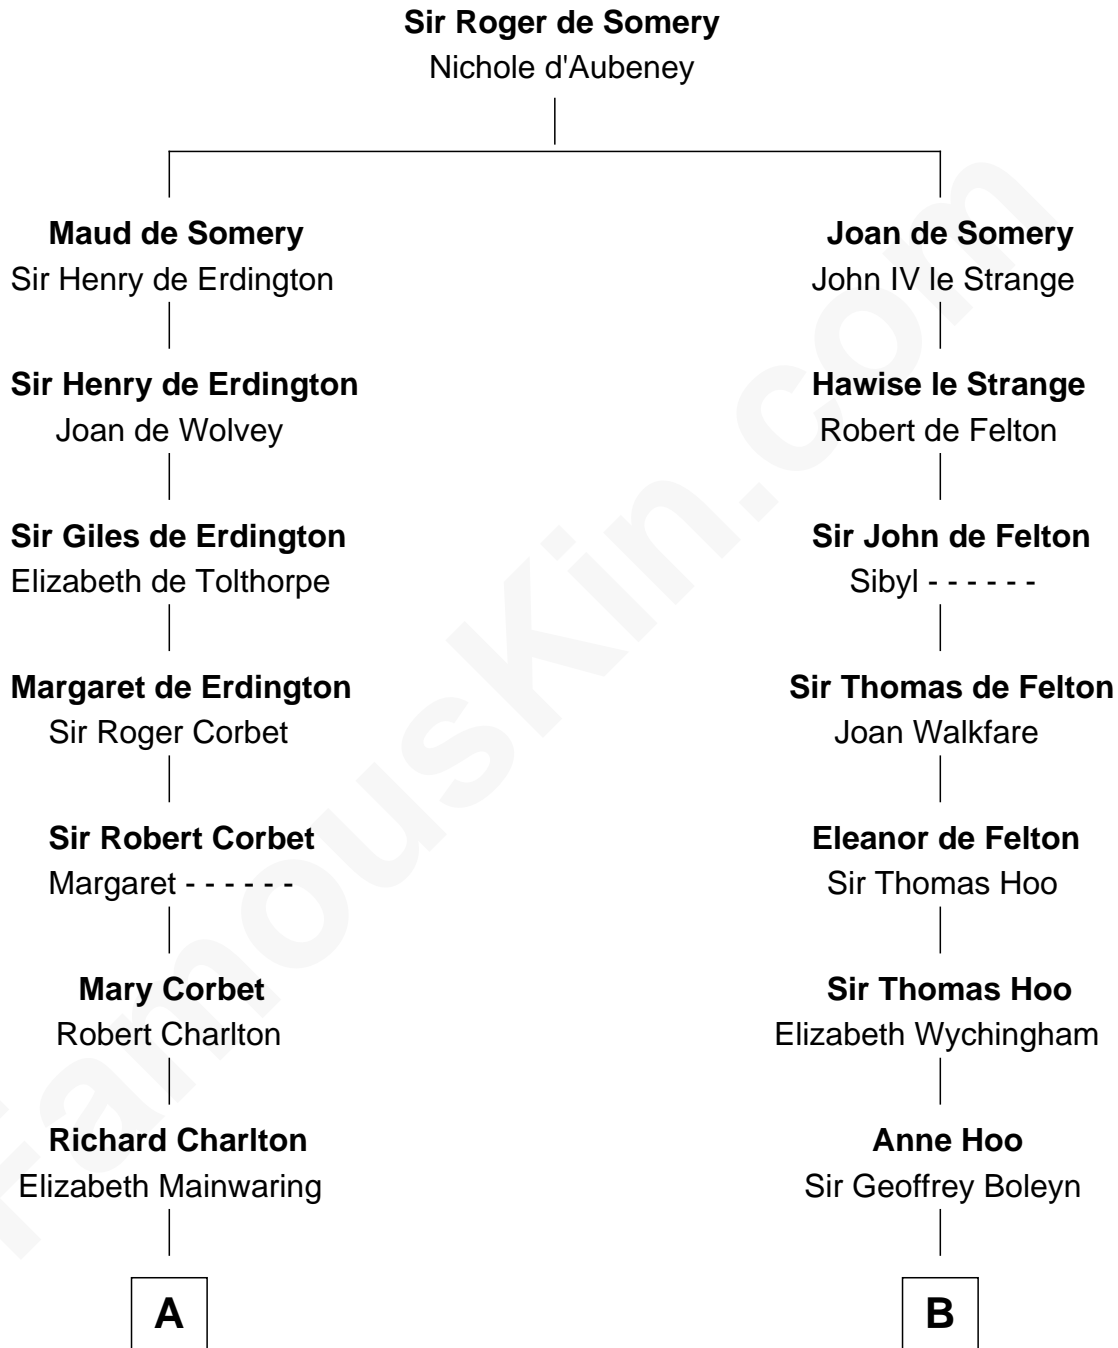

FamousKin.com
Relationship Chart of
George H. W. Bush
41st U.S. President

19th cousin 2 times removed of
Lt. Gen. James Brudenell
Leader of the "Charge of the Light Brigade"

C

Samuel Howard Fay
Susan Montfort Shellman

Harriet Eleanor Fay
Rev. James Smith Bush

Samuel Prescott Bush
Flora Sheldon

Prescott Sheldon Bush
Dorothy Wear Walker

George H. W. Bush
41st U.S. President

D

Robert Brudenell
Anne Bishopp

Robert Brudenell
Penelope Anne Cooke