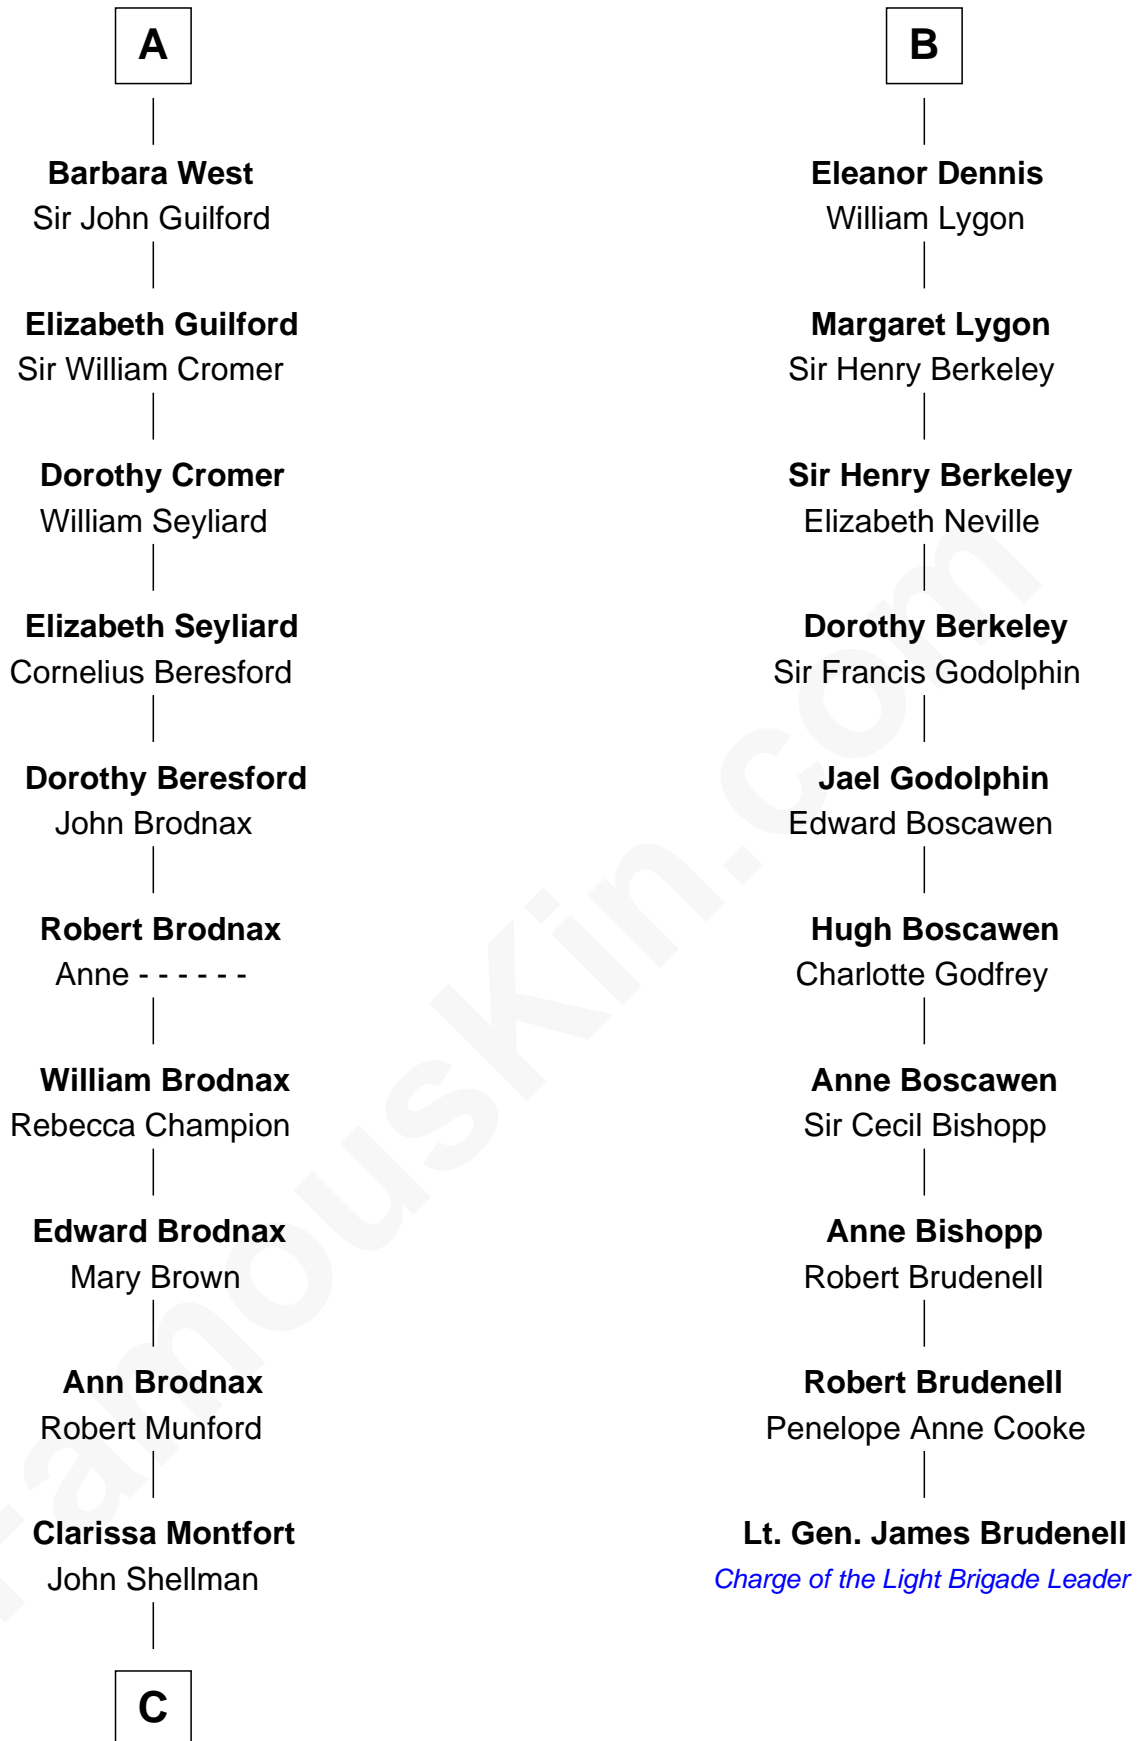

FamousKin.com
Relationship Chart of
George H. W. Bush
41st U.S. President

16th cousin 5 times removed of
Lt. Gen. James Brudenell
Leader of the "Charge of the Light Brigade"

C

—
Susan Montfort Shellman

Samuel Howard Fay

—
Harriet Eleanor Fay

Rev. James Smith Bush

—
Samuel Prescott Bush

Flora Sheldon

—
Prescott Sheldon Bush

Dorothy Wear Walker

—
George H. W. Bush

41st U.S. President