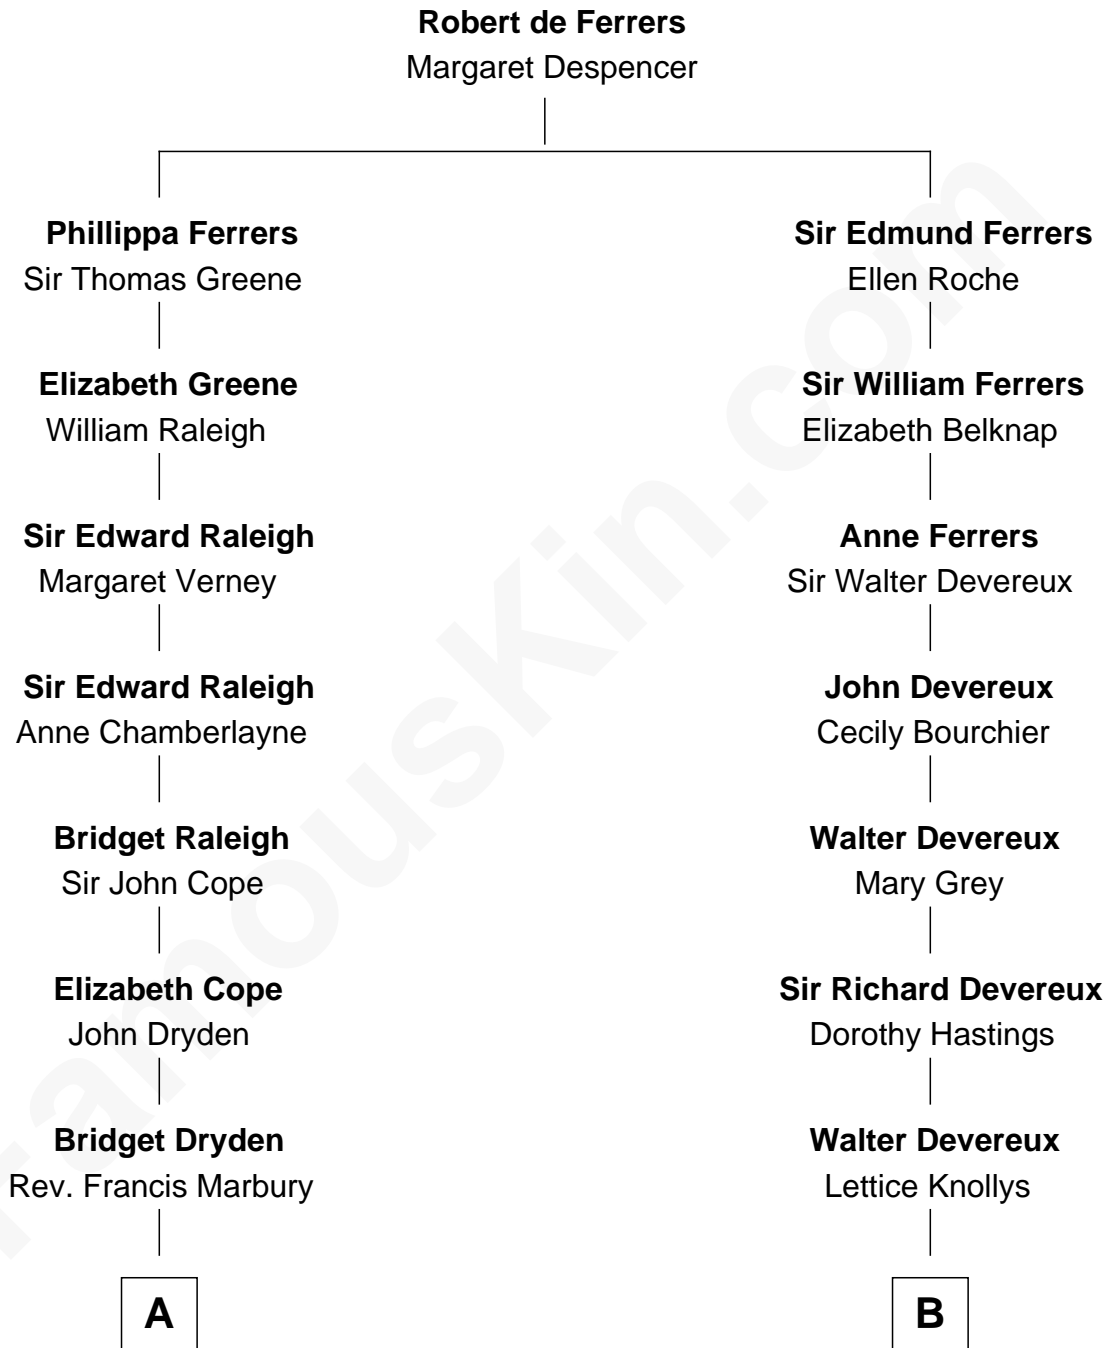

FamousKin.com
Relationship Chart of
George H. W. Bush
41st U.S. President

14th cousin 5 times removed of
Lt. Gen. James Brudenell
Leader of the "Charge of the Light Brigade"

C

—
Samuel Prescott Bush

Flora Sheldon

—
Prescott Sheldon Bush

Dorothy Wear Walker

—
George H. W. Bush

41st U.S. President

FamousKin.com