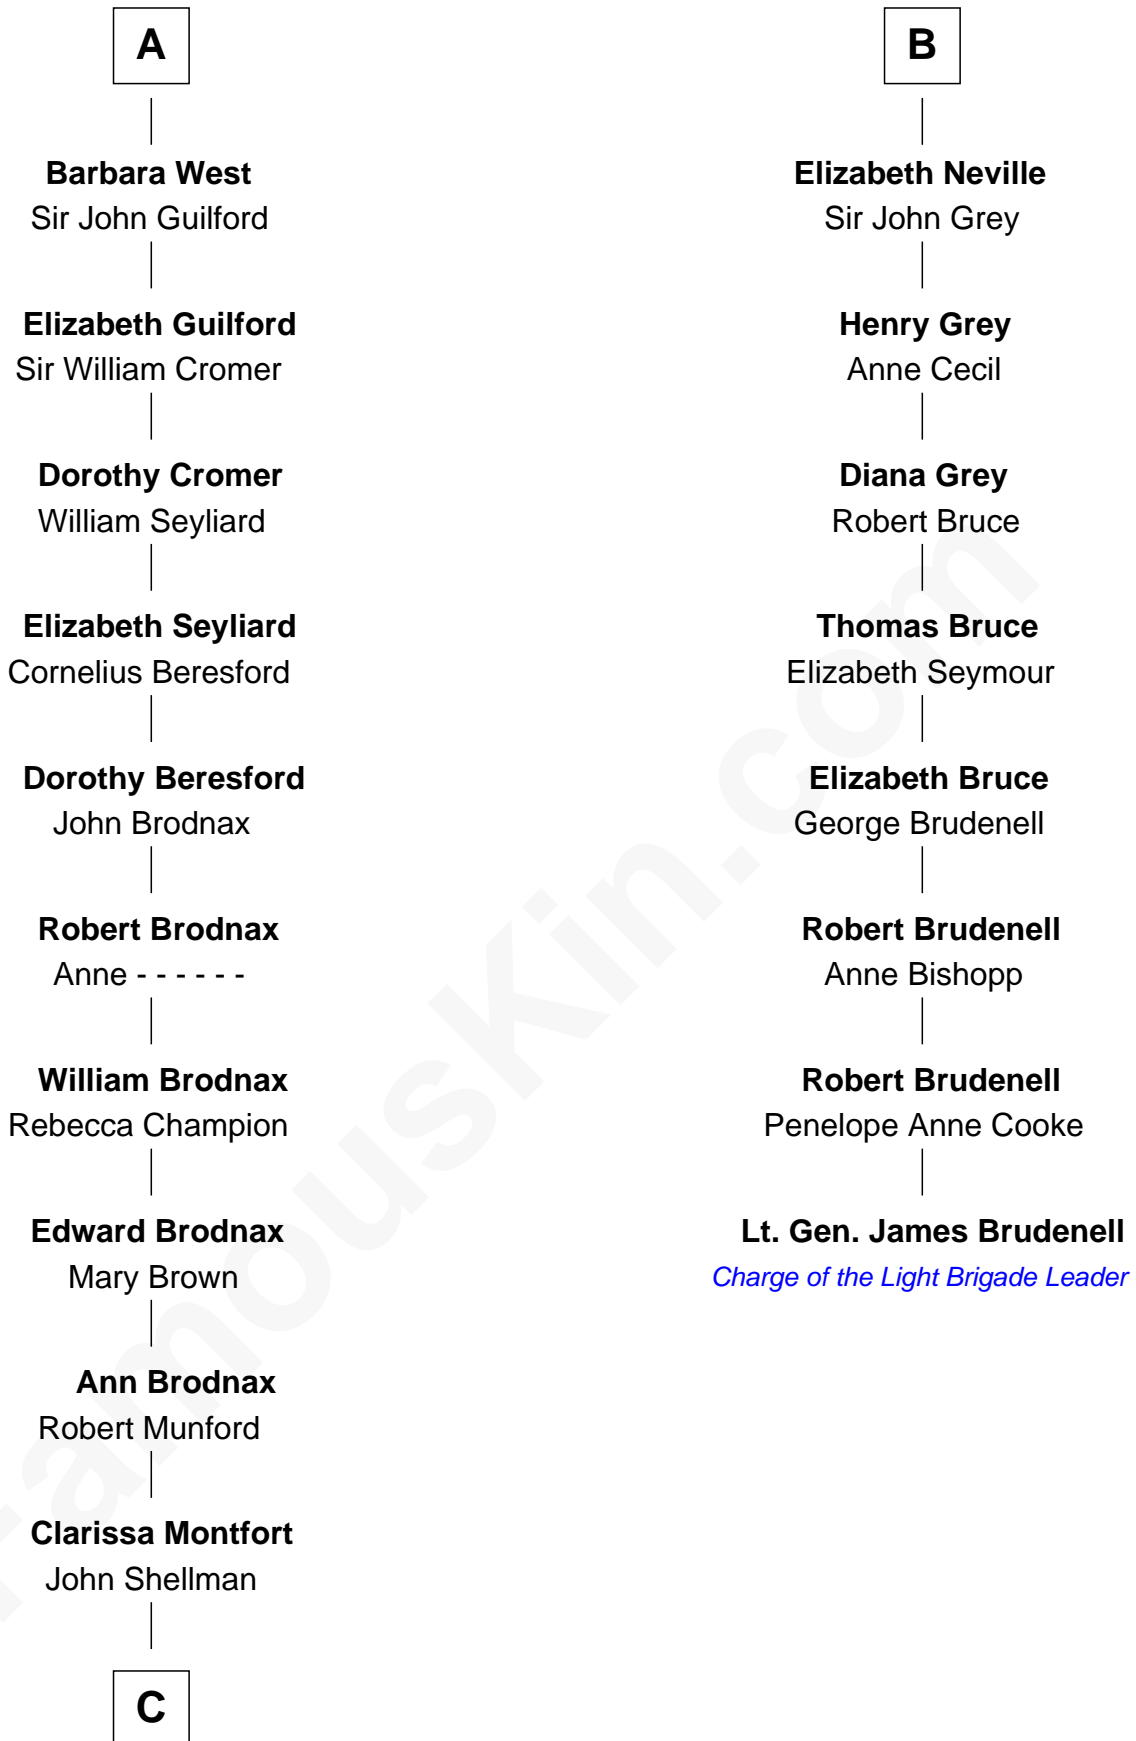

**FamousKin.com**  
**Relationship Chart of**  
**George H. W. Bush**  
*41st U.S. President*

**14th cousin 7 times removed of**  
**Lt. Gen. James Brudenell**  
*Leader of the "Charge of the Light Brigade"*

**C**

—  
**Susan Montfort Shellman**

Samuel Howard Fay

—  
**Harriet Eleanor Fay**

Rev. James Smith Bush

—  
**Samuel Prescott Bush**

Flora Sheldon

—  
**Prescott Sheldon Bush**

Dorothy Wear Walker

—  
**George H. W. Bush**

*41st U.S. President*

FamousKin.com