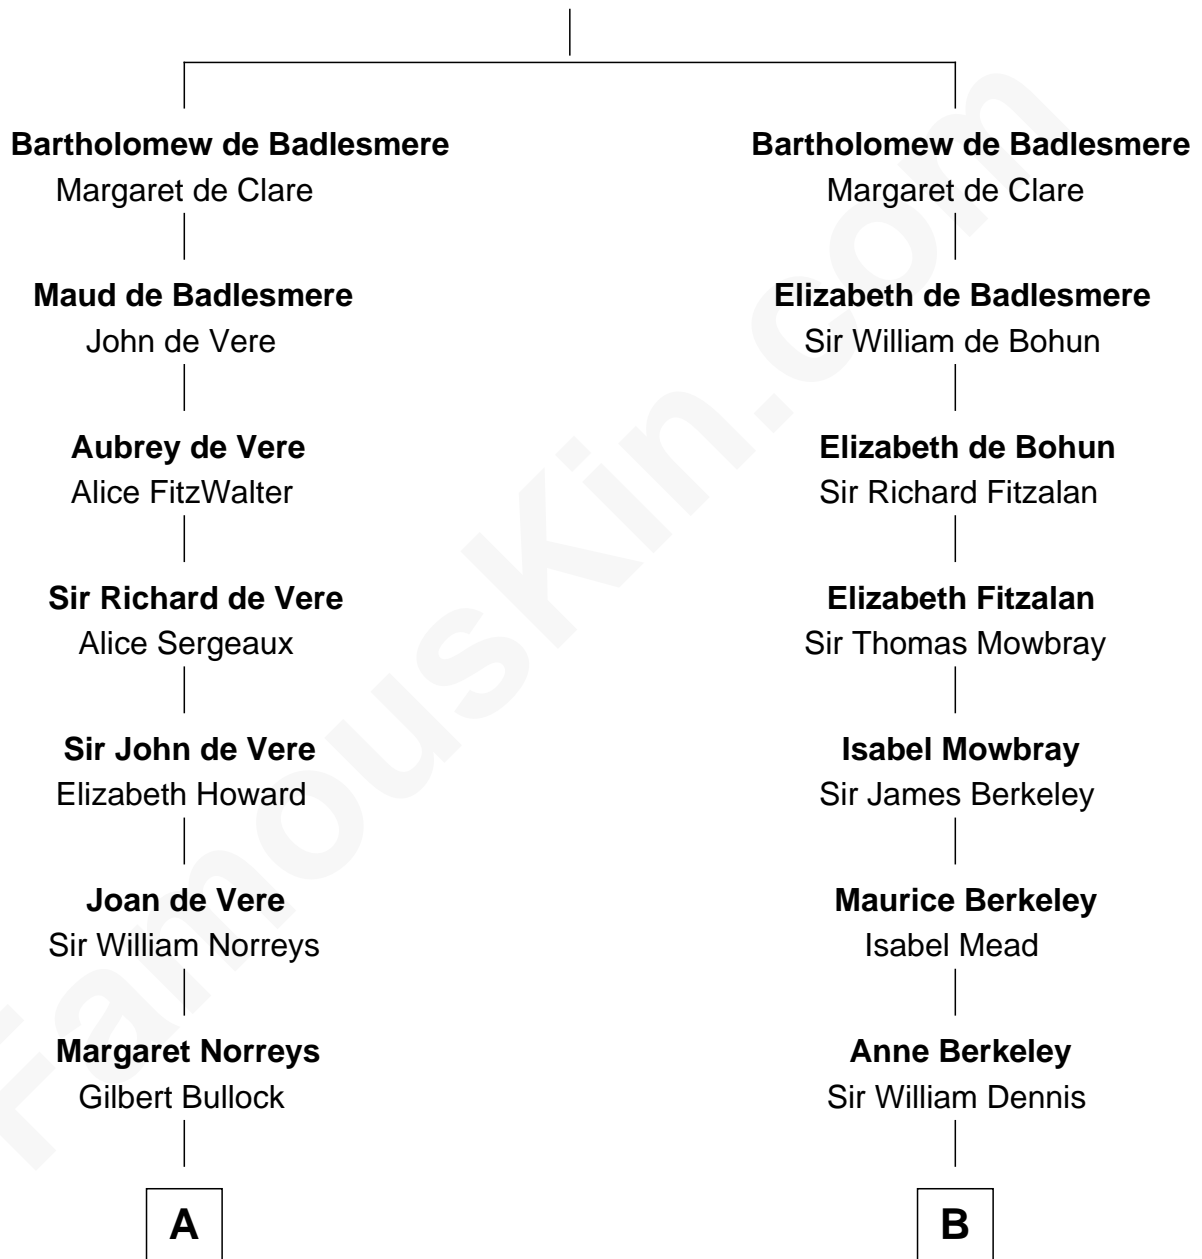

**FamousKin.com**  
**Relationship Chart of**  
**George H. W. Bush**  
*41st U.S. President*

**16th cousin 5 times removed of**  
**Lt. Gen. James Brudenell**  
*Leader of the "Charge of the Light Brigade"*

**Gunselm de Badlesmere**

**C**

—  
**Samuel Howard Fay**  
Susan Montfort Shellman

—  
**Harriet Eleanor Fay**  
Rev. James Smith Bush

—  
**Samuel Prescott Bush**  
Flora Sheldon

—  
**Prescott Sheldon Bush**  
Dorothy Wear Walker

—  
**George H. W. Bush**  
*41st U.S. President*

FamousKin.com