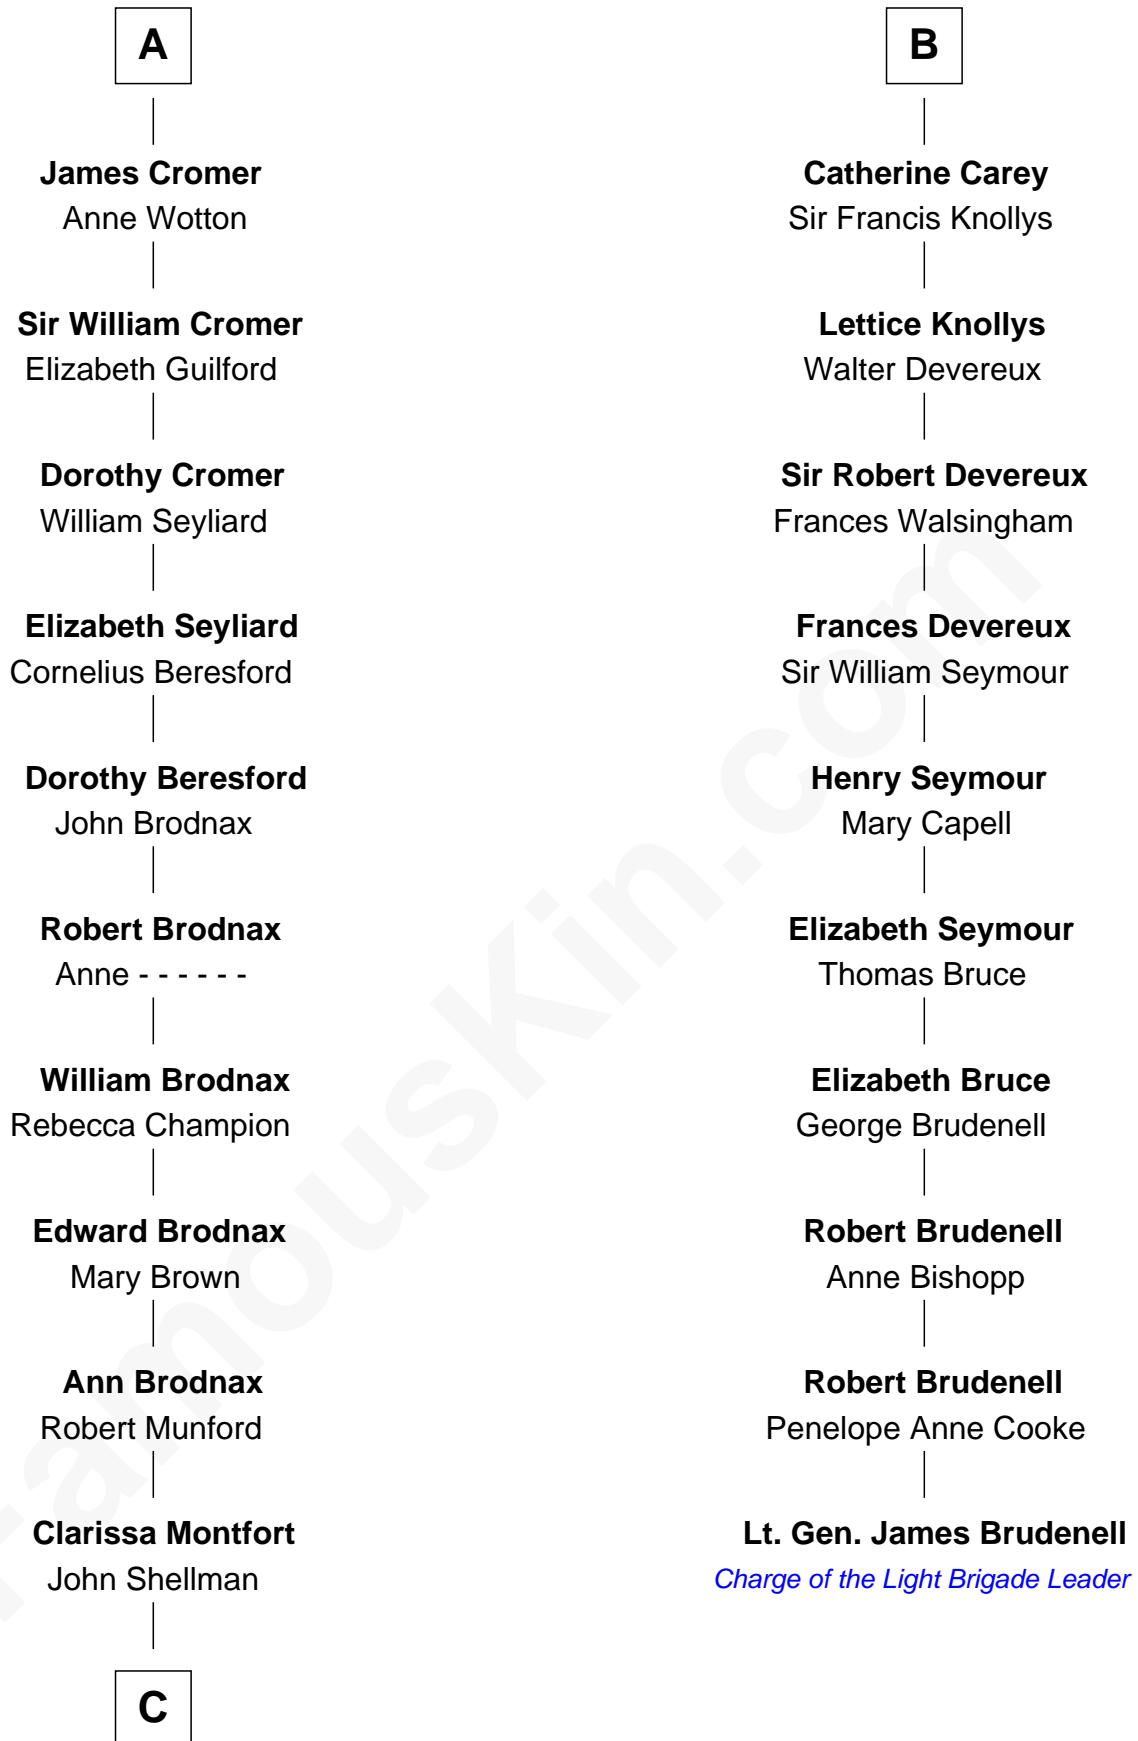

FamousKin.com
Relationship Chart of
George H. W. Bush
41st U.S. President

16th cousin 5 times removed of
Lt. Gen. James Brudenell
Leader of the "Charge of the Light Brigade"

C

—
Susan Montfort Shellman

Samuel Howard Fay

—
Harriet Eleanor Fay

Rev. James Smith Bush

—
Samuel Prescott Bush

Flora Sheldon

—
Prescott Sheldon Bush

Dorothy Wear Walker

—
George H. W. Bush

41st U.S. President