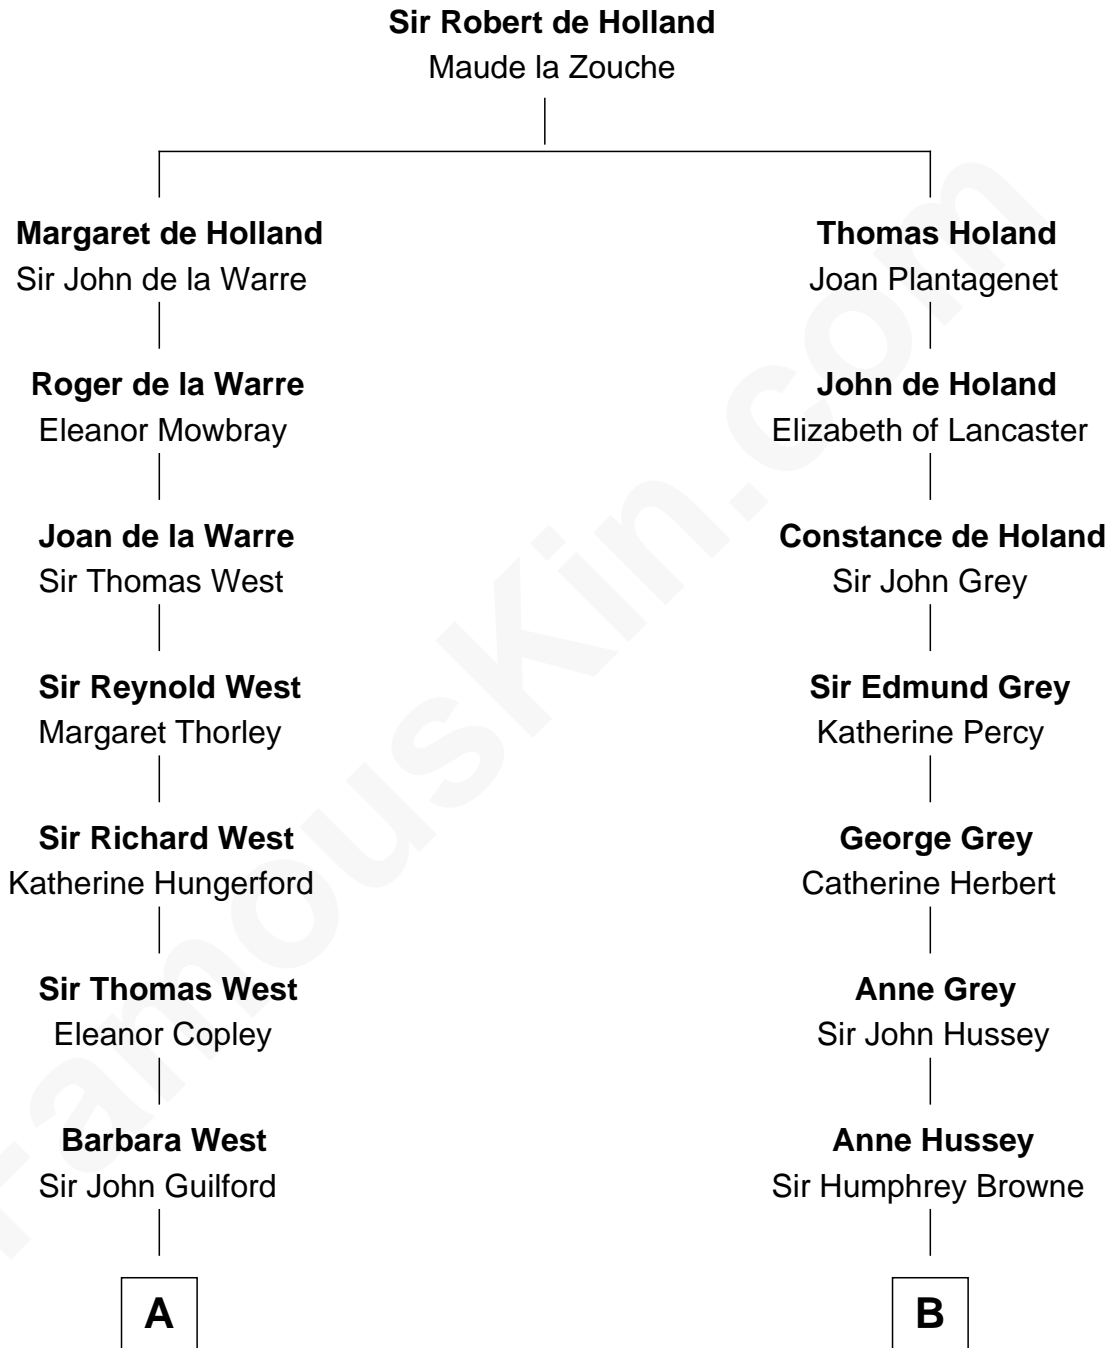

FamousKin.com
Relationship Chart of
George H. W. Bush
41st U.S. President

15th cousin 5 times removed of
Lt. Gen. James Brudenell
Leader of the "Charge of the Light Brigade"

C

—
Harriet Eleanor Fay
Rev. James Smith Bush

—
Samuel Prescott Bush
Flora Sheldon

—
Prescott Sheldon Bush
Dorothy Wear Walker

—
George H. W. Bush
41st U.S. President

FamousKin.com