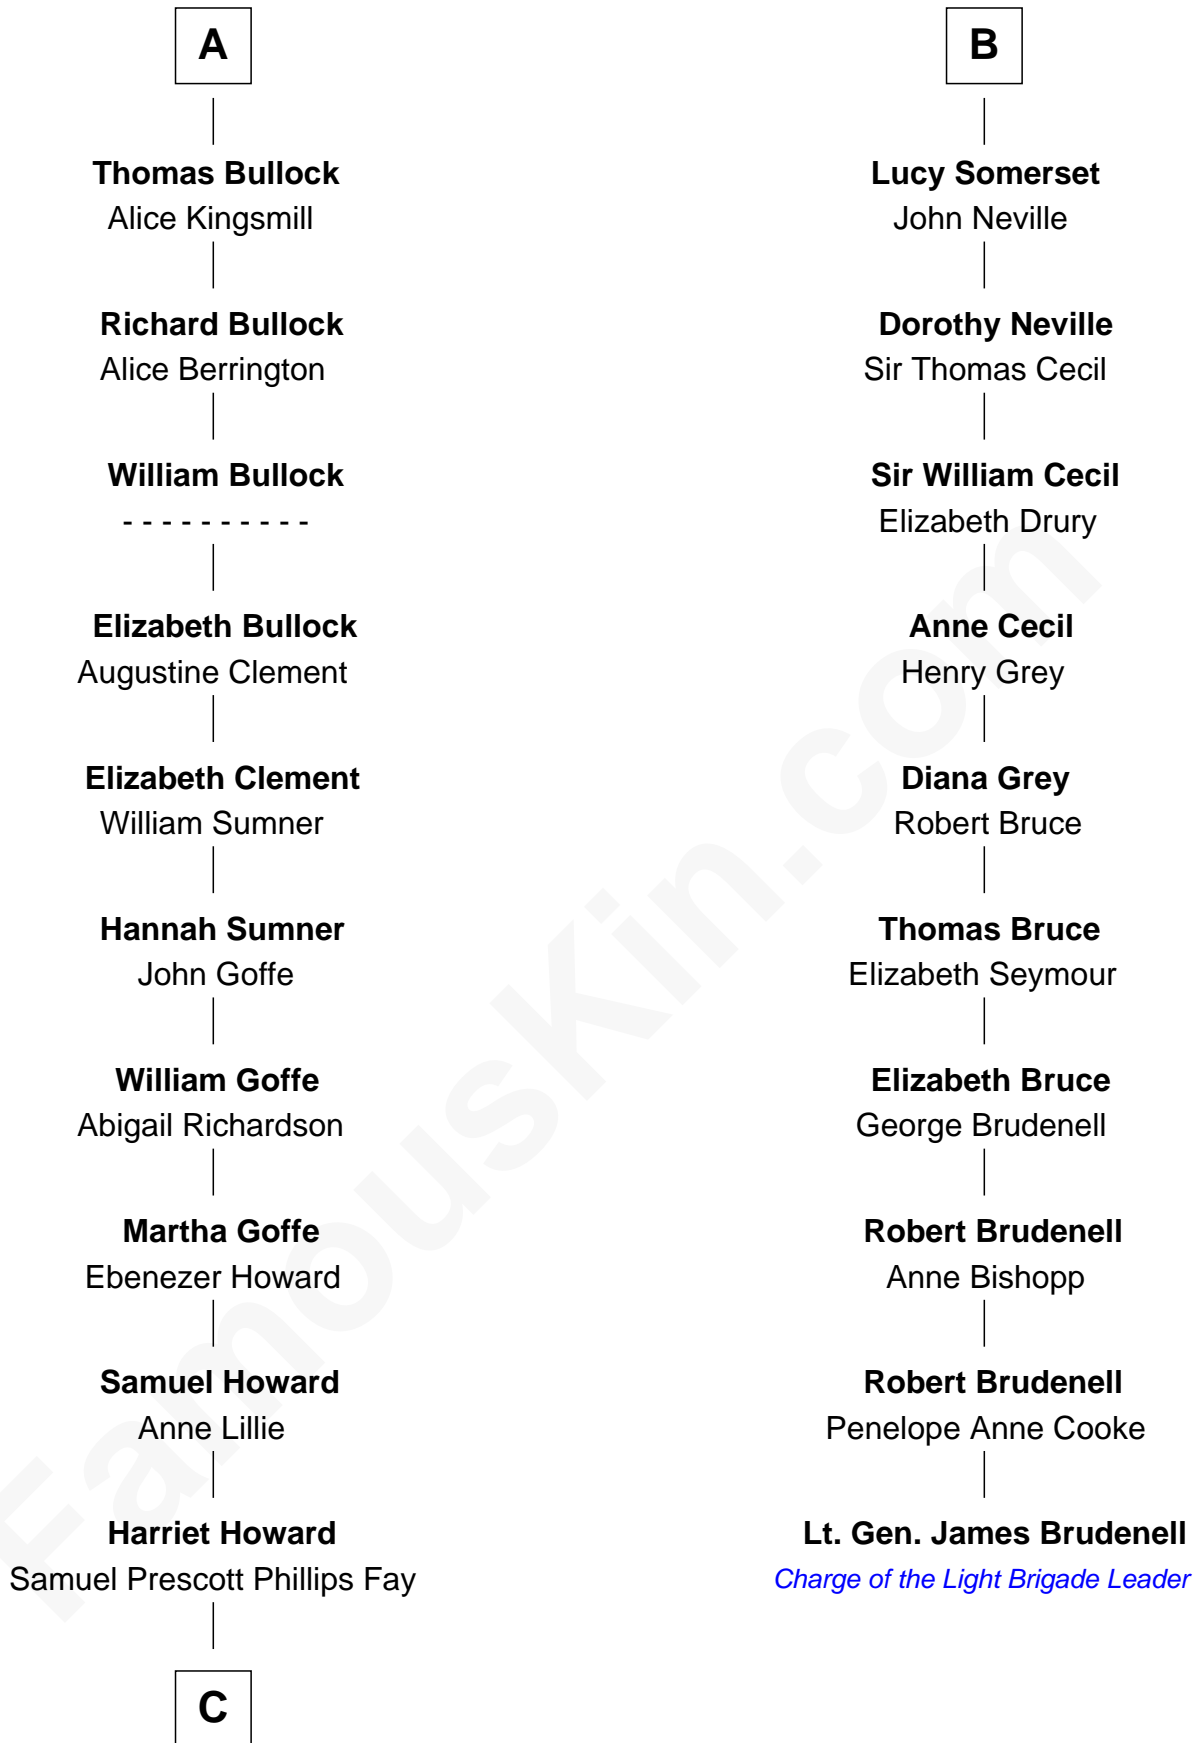

FamousKin.com
Relationship Chart of
George H. W. Bush
41st U.S. President

16th cousin 5 times removed of
Lt. Gen. James Brudenell
Leader of the "Charge of the Light Brigade"

C

—
Samuel Howard Fay
Susan Montfort Shellman

—
Harriet Eleanor Fay
Rev. James Smith Bush

—
Samuel Prescott Bush
Flora Sheldon

—
Prescott Sheldon Bush
Dorothy Wear Walker

—
George H. W. Bush
41st U.S. President

FamousKin.com