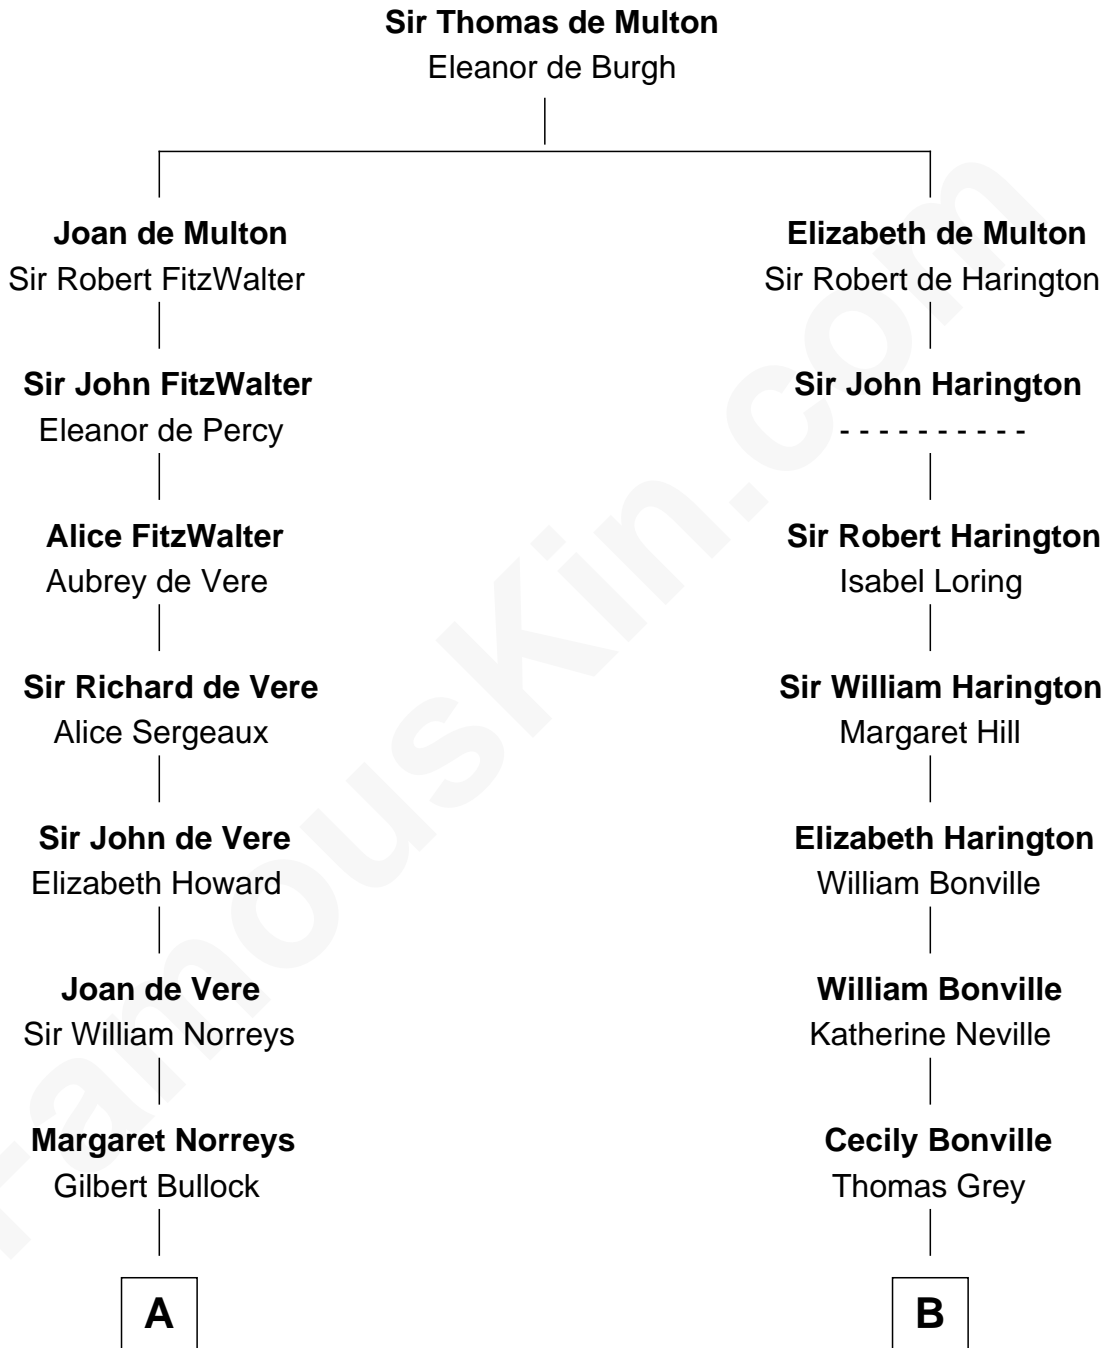

**FamousKin.com**  
**Relationship Chart of**  
**George H. W. Bush**  
*41st U.S. President*

**17th cousin 4 times removed of**  
**Lt. Gen. James Brudenell**  
*Leader of the "Charge of the Light Brigade"*

**C**

—  
**Samuel Howard Fay**  
Susan Montfort Shellman

—  
**Harriet Eleanor Fay**  
Rev. James Smith Bush

—  
**Samuel Prescott Bush**  
Flora Sheldon

—  
**Prescott Sheldon Bush**  
Dorothy Wear Walker

—  
**George H. W. Bush**  
*41st U.S. President*

FamousKin.com