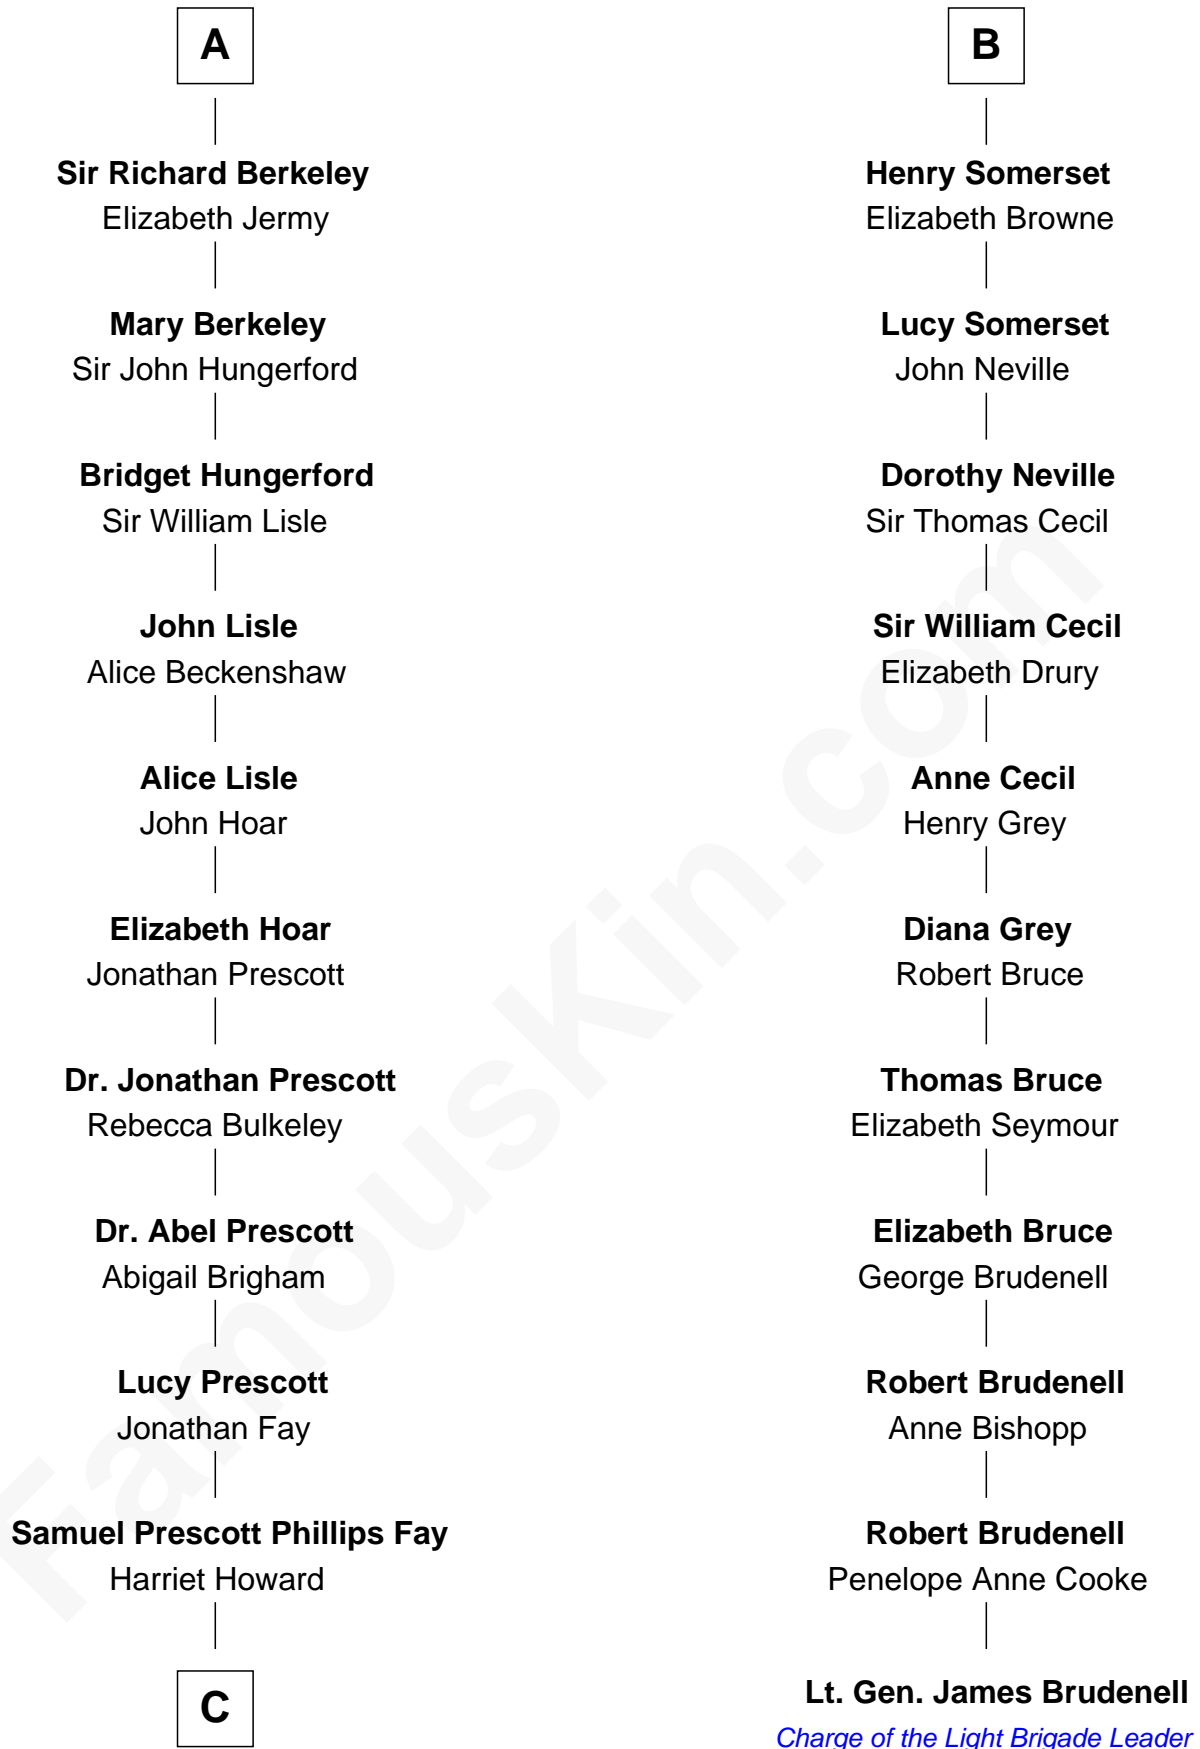

FamousKin.com
Relationship Chart of
George H. W. Bush
41st U.S. President

17th cousin 4 times removed of
Lt. Gen. James Brudenell
Leader of the "Charge of the Light Brigade"

C

—
Samuel Howard Fay
Susan Montfort Shellman

—
Harriet Eleanor Fay
Rev. James Smith Bush

—
Samuel Prescott Bush
Flora Sheldon

—
Prescott Sheldon Bush
Dorothy Wear Walker

—
George H. W. Bush
41st U.S. President

FamousKin.com