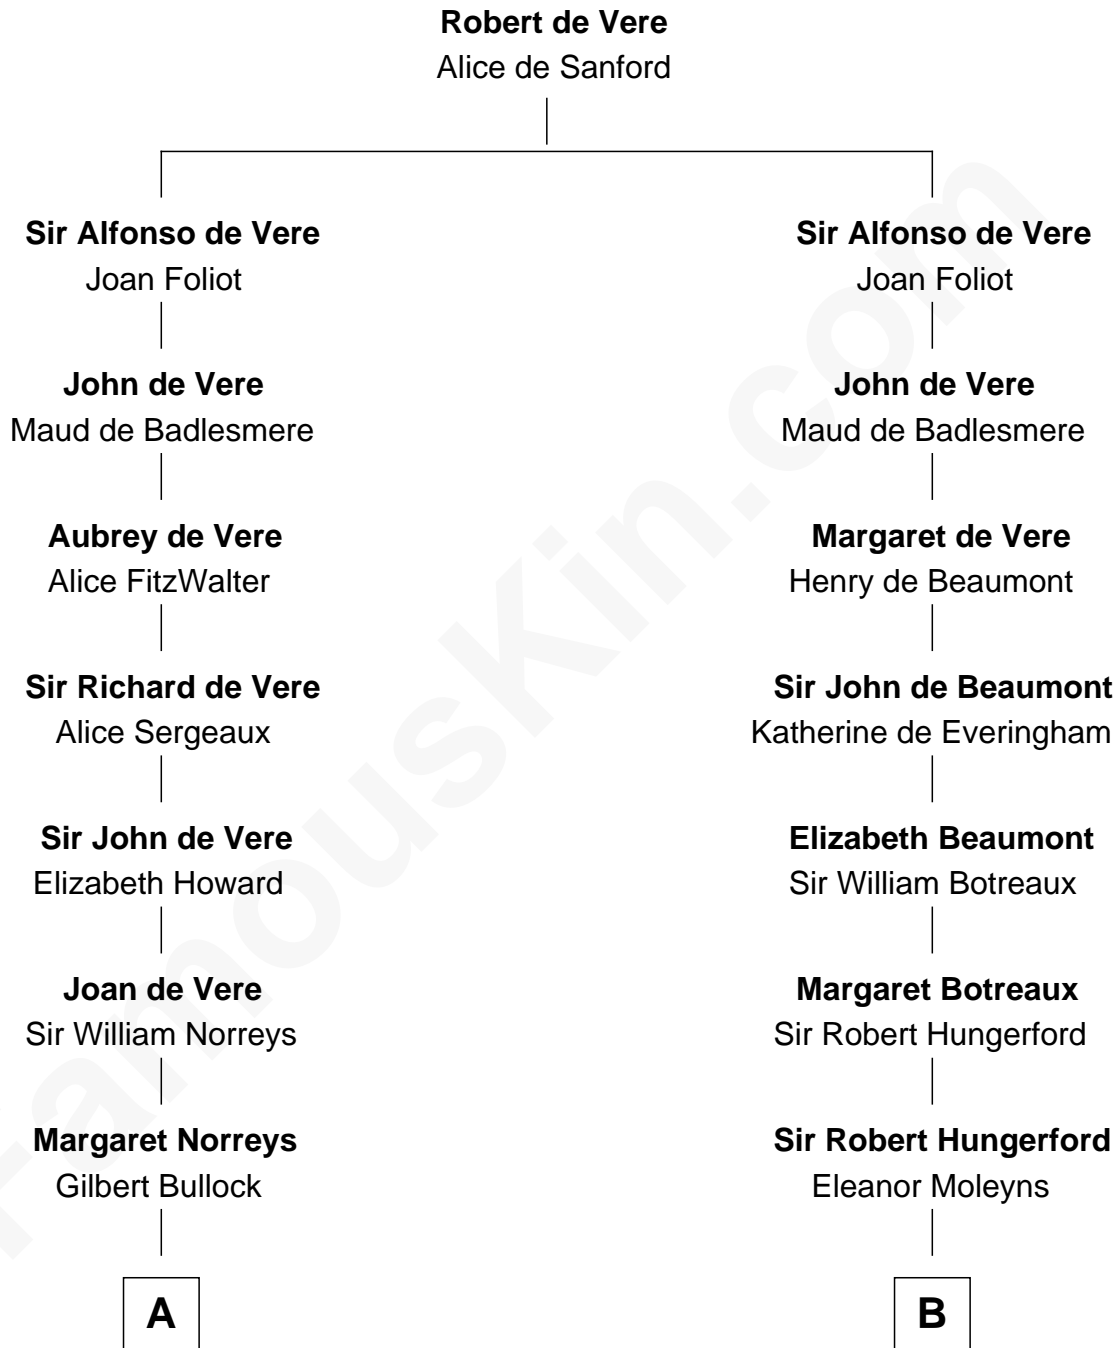

FamousKin.com
Relationship Chart of
George H. W. Bush
41st U.S. President

19th cousin 2 times removed of
Lt. Gen. James Brudenell
Leader of the "Charge of the Light Brigade"

C

Samuel Howard Fay
Susan Montfort Shellman

Harriet Eleanor Fay
Rev. James Smith Bush

Samuel Prescott Bush
Flora Sheldon

Prescott Sheldon Bush
Dorothy Wear Walker

George H. W. Bush
41st U.S. President

D

Robert Brudenell
Anne Bishopp

Robert Brudenell
Penelope Anne Cooke