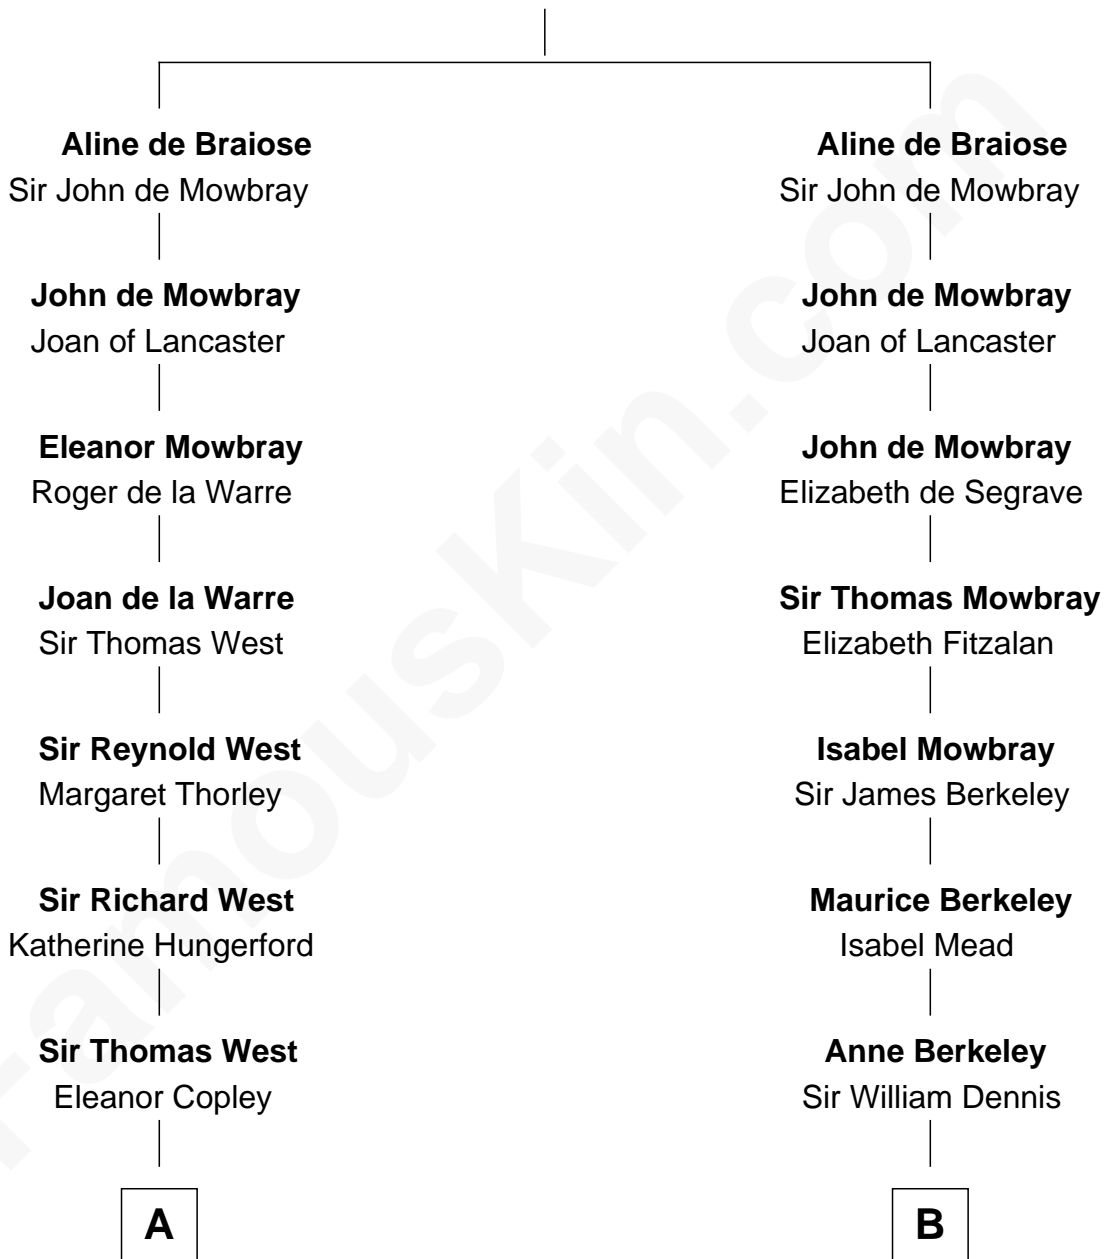

FamousKin.com
Relationship Chart of
George H. W. Bush
41st U.S. President

16th cousin 5 times removed of
Lt. Gen. James Brudenell
Leader of the "Charge of the Light Brigade"

William de Braiose

C

—
Susan Montfort Shellman

Samuel Howard Fay

—
Harriet Eleanor Fay

Rev. James Smith Bush

—
Samuel Prescott Bush

Flora Sheldon

—
Prescott Sheldon Bush

Dorothy Wear Walker

—
George H. W. Bush

41st U.S. President

FamousKin.com