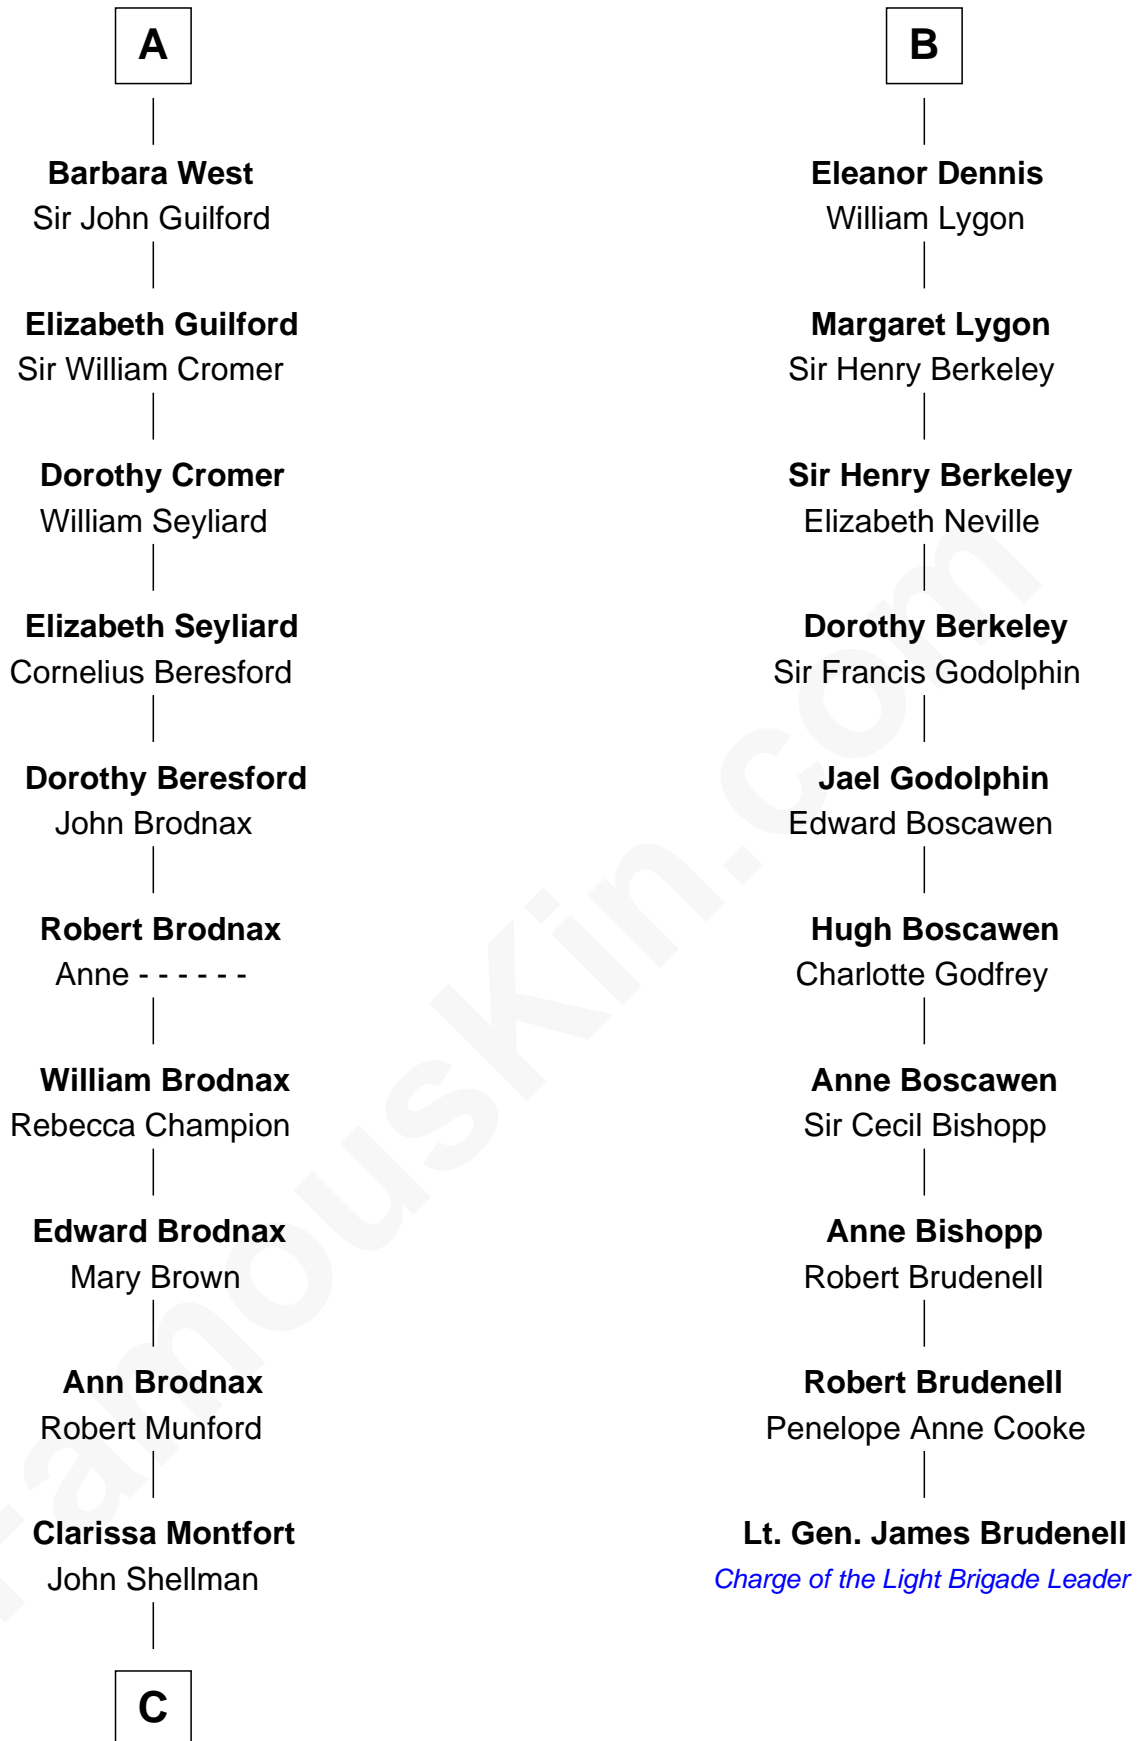

FamousKin.com
Relationship Chart of
George H. W. Bush
41st U.S. President

16th cousin 5 times removed of
Lt. Gen. James Brudenell
Leader of the "Charge of the Light Brigade"

William de Braiose

C

—
Susan Montfort Shellman

Samuel Howard Fay

—
Harriet Eleanor Fay

Rev. James Smith Bush

—
Samuel Prescott Bush

Flora Sheldon

—
Prescott Sheldon Bush

Dorothy Wear Walker

—
George H. W. Bush

41st U.S. President

FamousKin.com