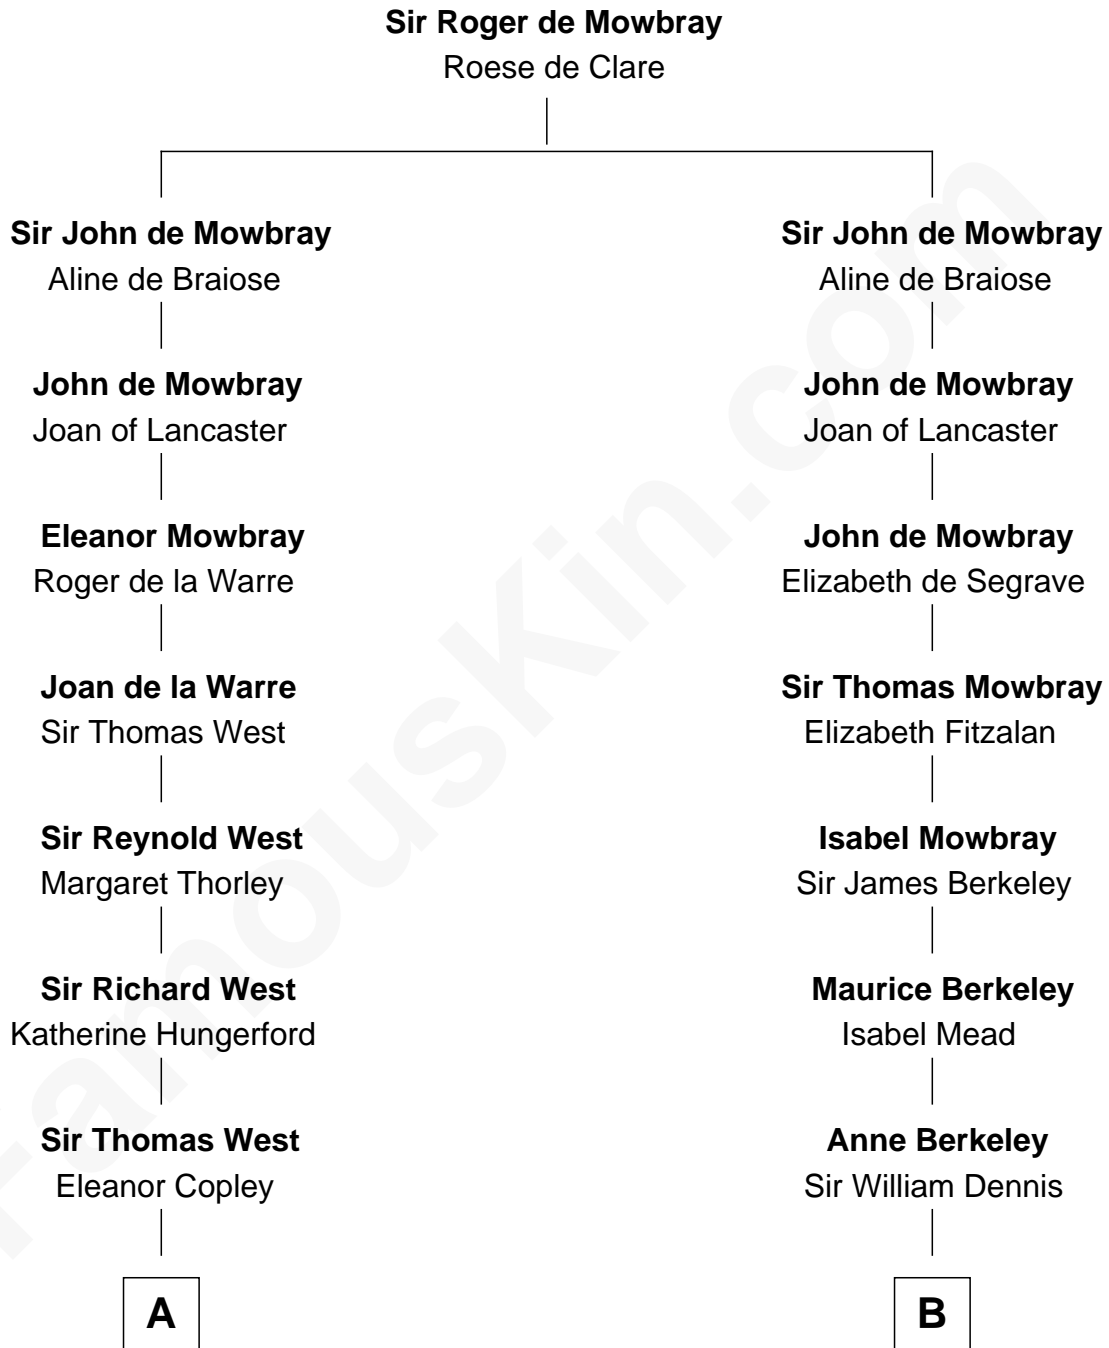

**FamousKin.com**  
**Relationship Chart of**  
**George H. W. Bush**  
*41st U.S. President*

**16th cousin 5 times removed of**  
**Lt. Gen. James Brudenell**  
*Leader of the "Charge of the Light Brigade"*

**C**

—  
**Susan Montfort Shellman**

Samuel Howard Fay

—  
**Harriet Eleanor Fay**

Rev. James Smith Bush

—  
**Samuel Prescott Bush**

Flora Sheldon

—  
**Prescott Sheldon Bush**

Dorothy Wear Walker

—  
**George H. W. Bush**

*41st U.S. President*

FamousKin.com