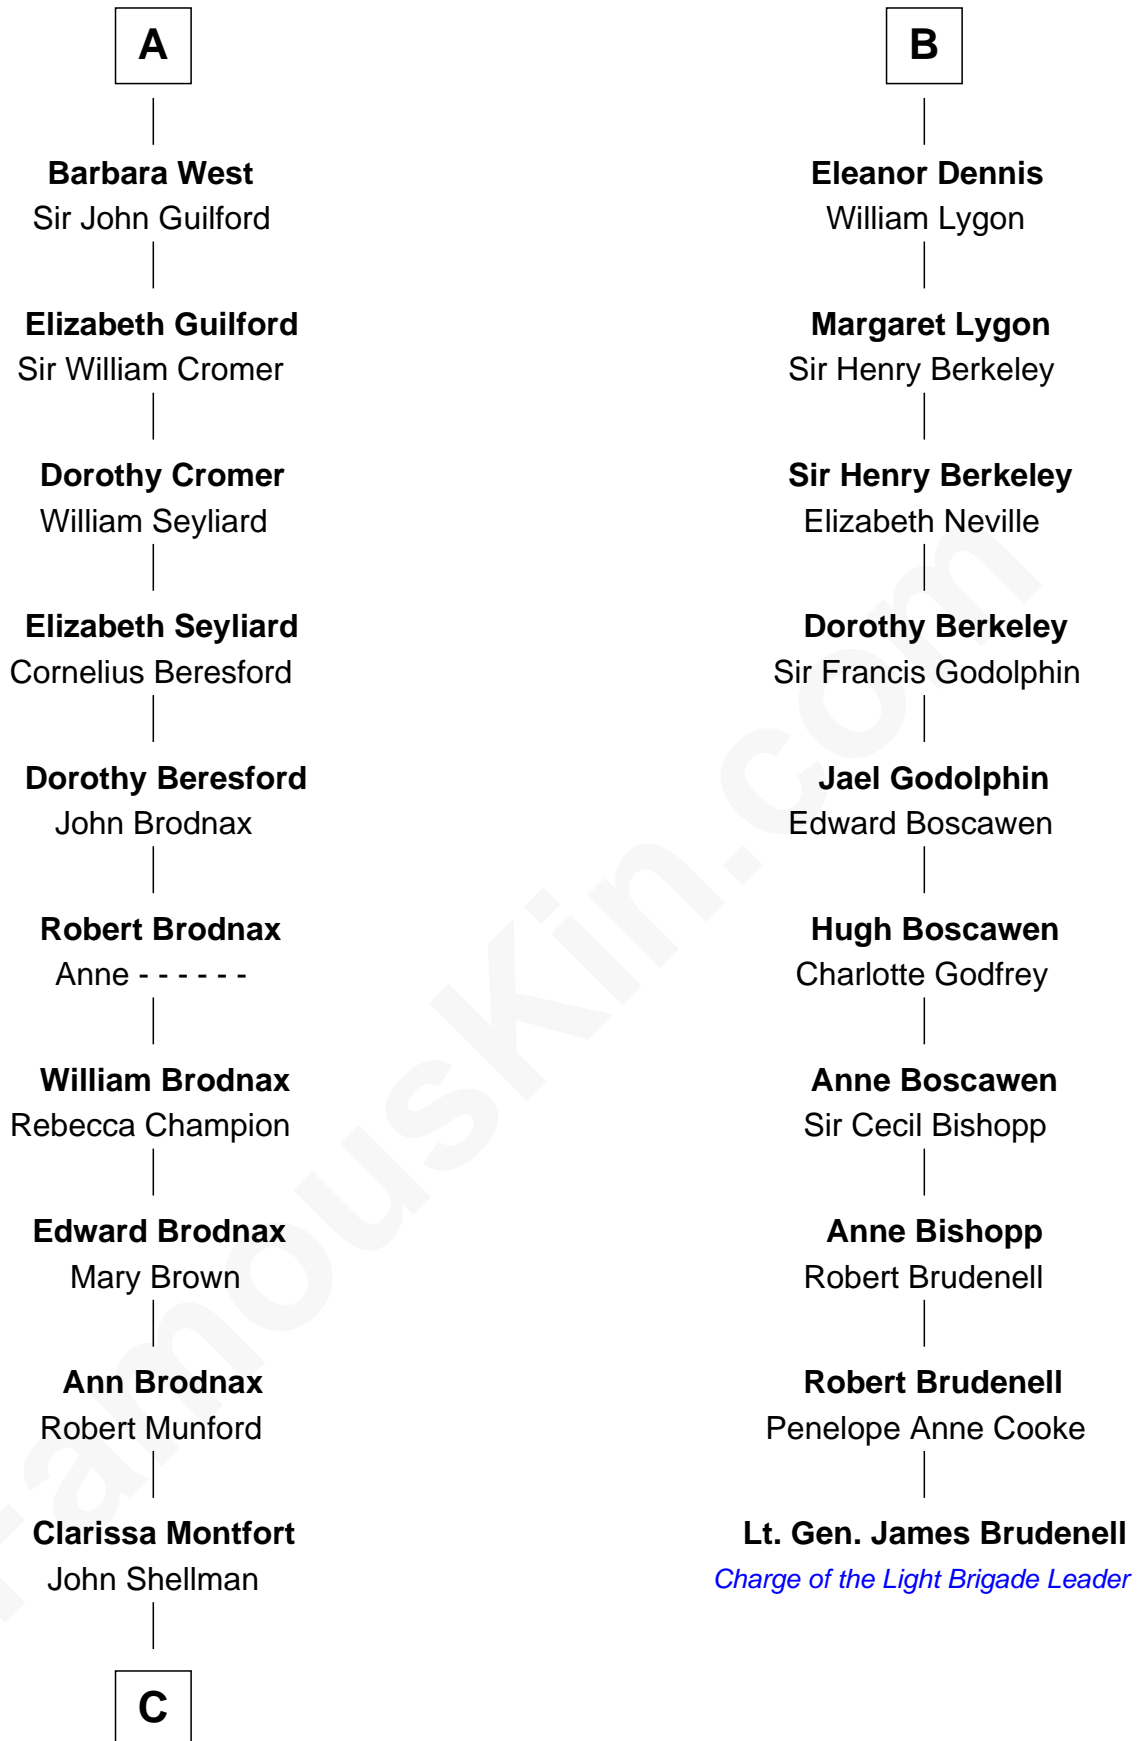

**FamousKin.com**  
**Relationship Chart of**  
**George H. W. Bush**  
*41st U.S. President*

**16th cousin 5 times removed of**  
**Lt. Gen. James Brudenell**  
*Leader of the "Charge of the Light Brigade"*

**C**

—  
**Susan Montfort Shellman**

Samuel Howard Fay

—  
**Harriet Eleanor Fay**

Rev. James Smith Bush

—  
**Samuel Prescott Bush**

Flora Sheldon

—  
**Prescott Sheldon Bush**

Dorothy Wear Walker

—  
**George H. W. Bush**

*41st U.S. President*

FamousKin.com