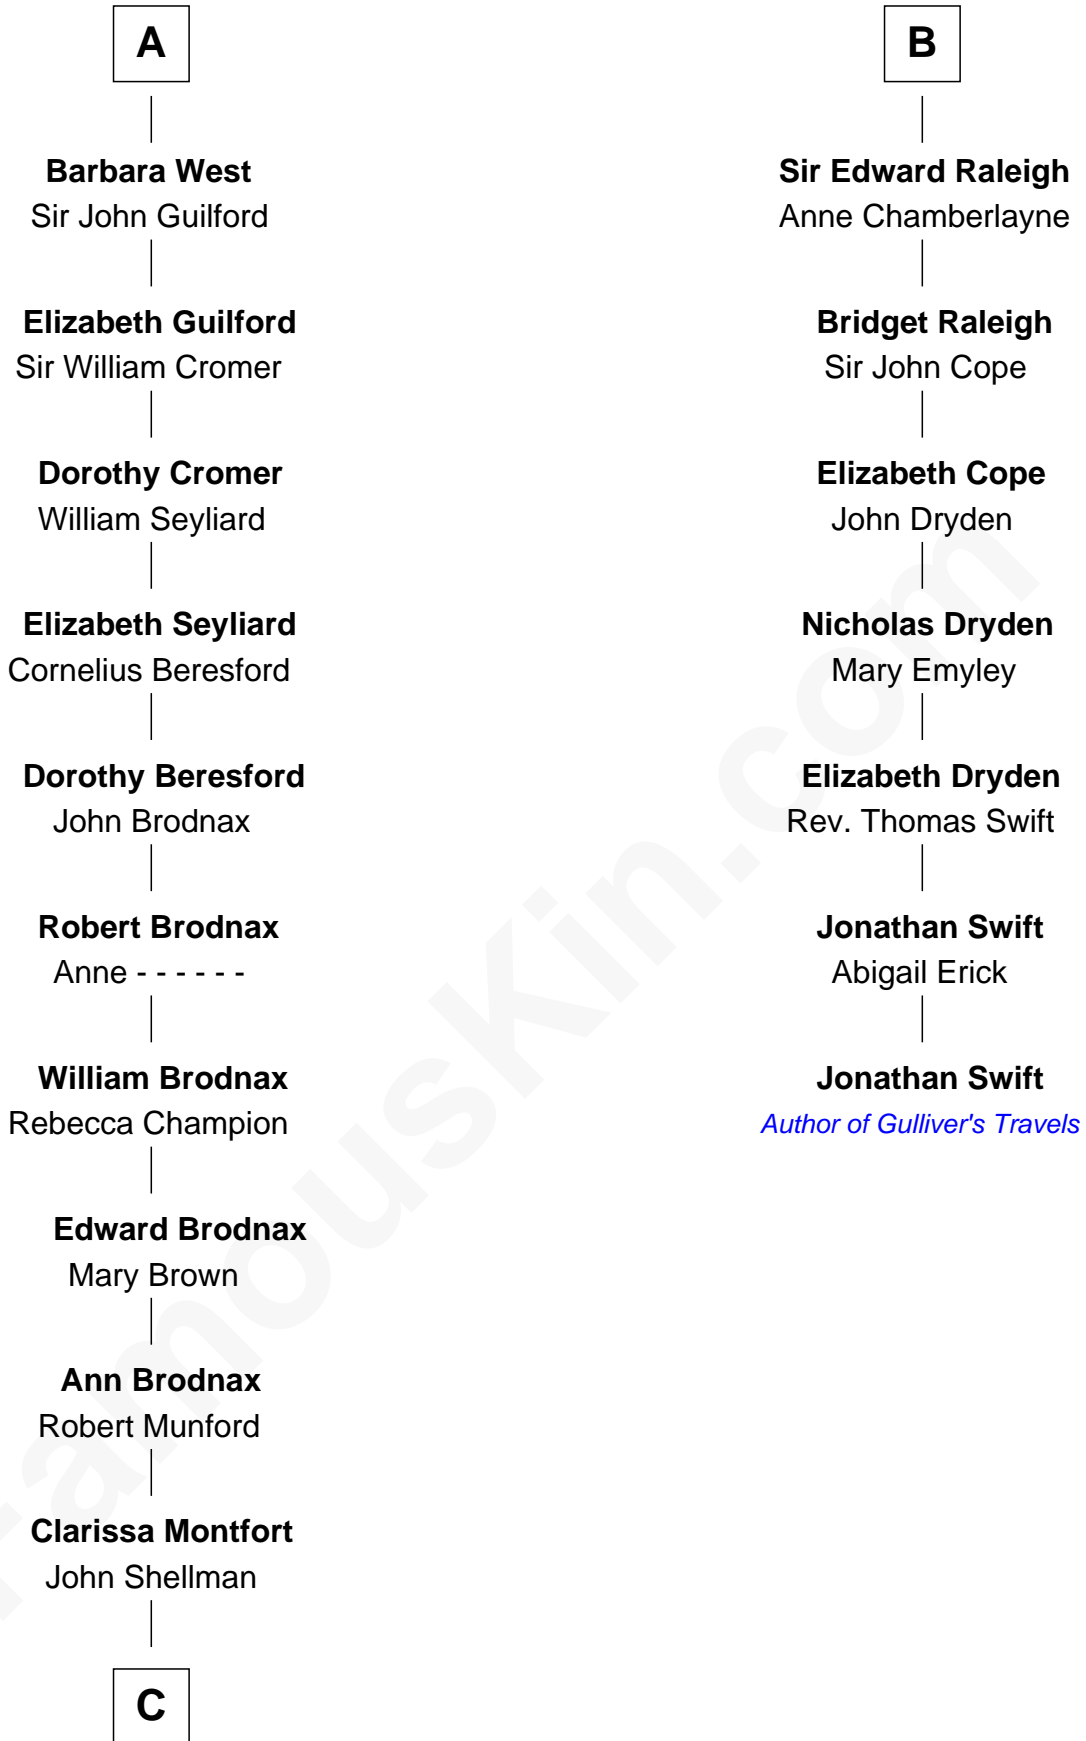

FamousKin.com
Relationship Chart of
George H. W. Bush
41st U.S. President

13th cousin 8 times removed of

Jonathan Swift
Author of Gulliver's Travels

C

—
Susan Montfort Shellman

Samuel Howard Fay

—
Harriet Eleanor Fay

Rev. James Smith Bush

—
Samuel Prescott Bush

Flora Sheldon

—
Prescott Sheldon Bush

Dorothy Wear Walker

—
George H. W. Bush

41st U.S. President