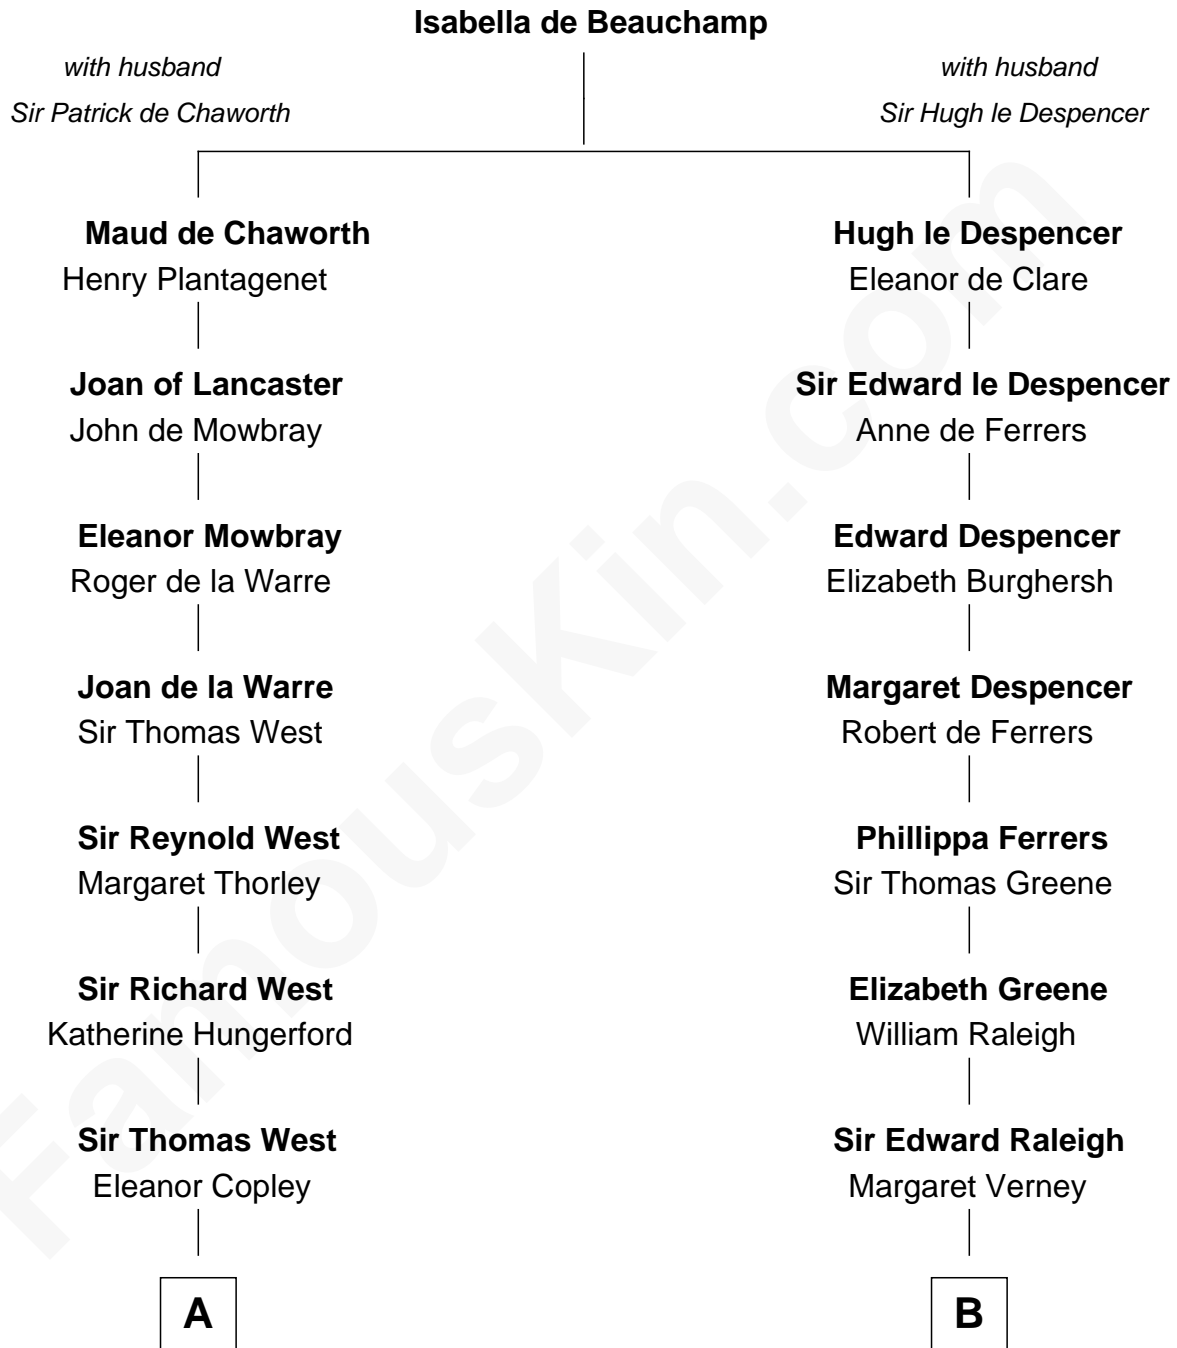

FamousKin.com
Relationship Chart of
George H. W. Bush
41st U.S. President

13th cousin 8 times removed of

Jonathan Swift
Author of Gulliver's Travels

C

—
Susan Montfort Shellman

Samuel Howard Fay

—
Harriet Eleanor Fay

Rev. James Smith Bush

—
Samuel Prescott Bush

Flora Sheldon

—
Prescott Sheldon Bush

Dorothy Wear Walker

—
George H. W. Bush

41st U.S. President