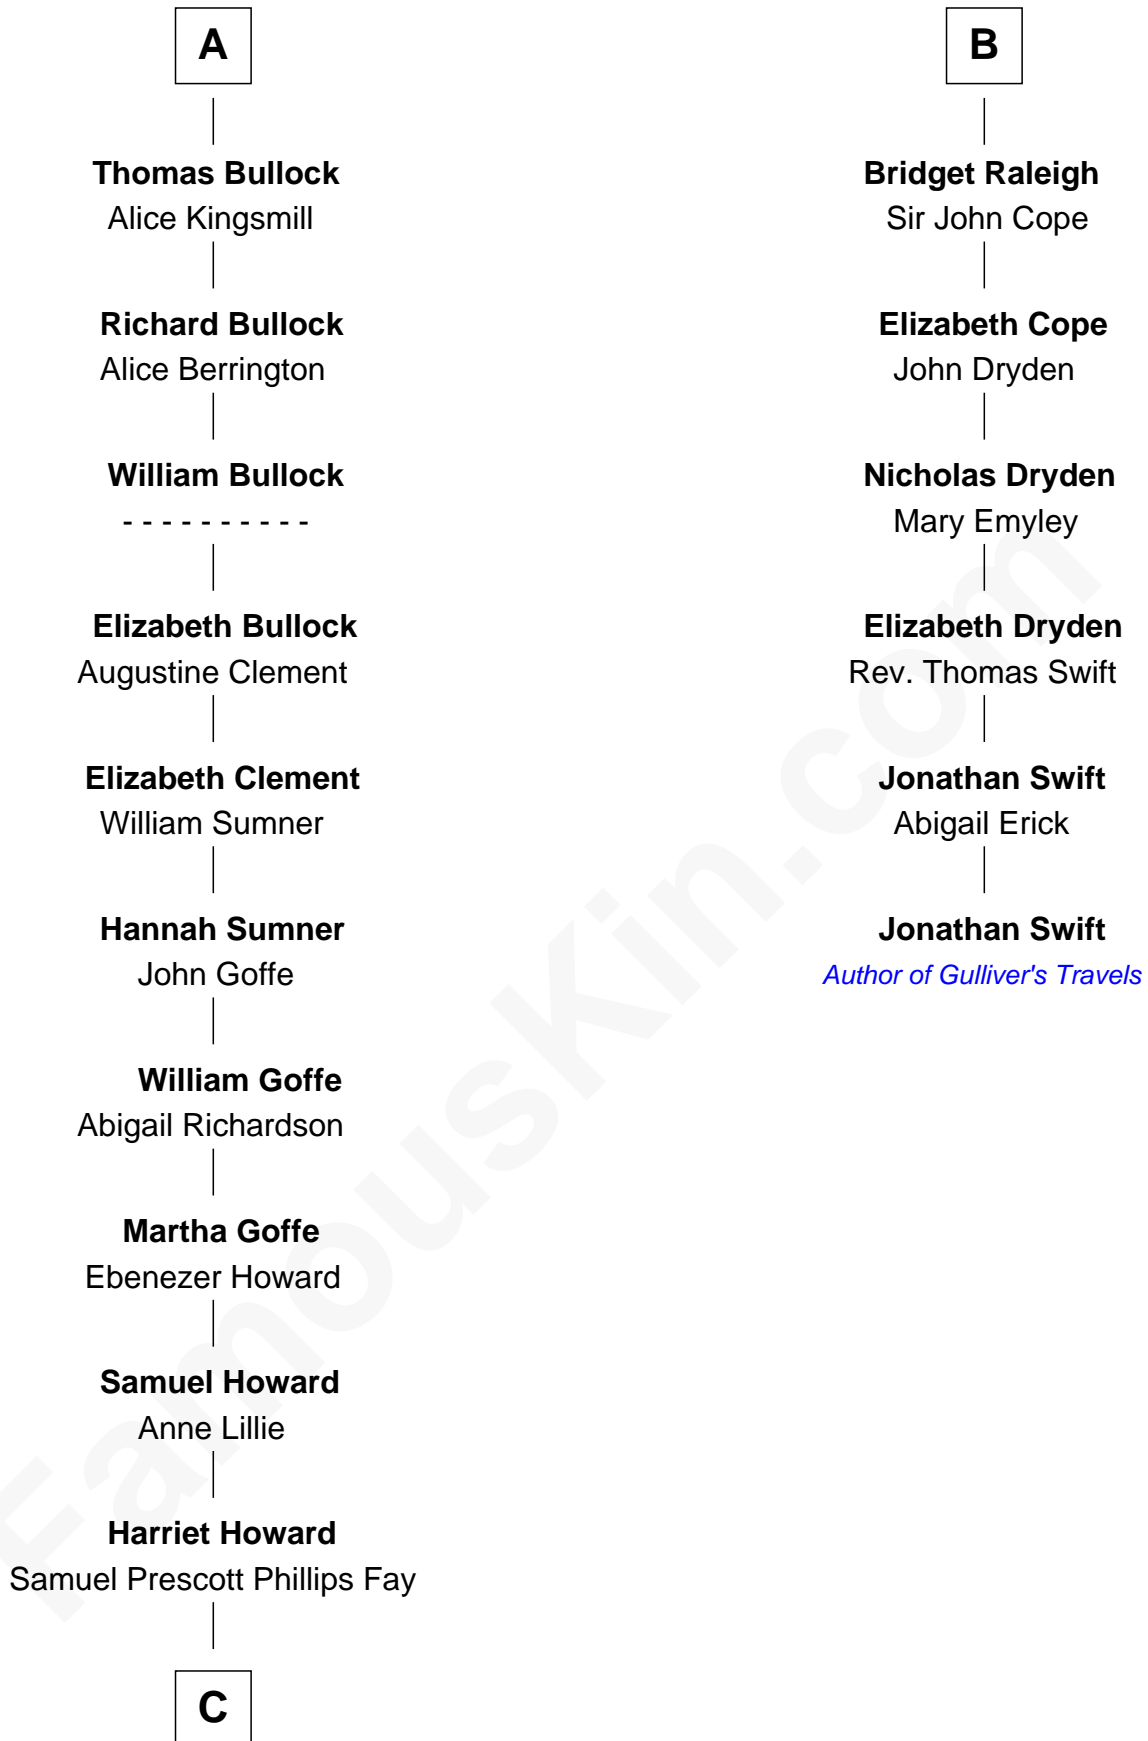

FamousKin.com
Relationship Chart of
George H. W. Bush
41st U.S. President

12th cousin 9 times removed of
Jonathan Swift
Author of Gulliver's Travels

C

—
Samuel Howard Fay
Susan Montfort Shellman

—
Harriet Eleanor Fay
Rev. James Smith Bush

—
Samuel Prescott Bush
Flora Sheldon

—
Prescott Sheldon Bush
Dorothy Wear Walker

—
George H. W. Bush
41st U.S. President

FamousKin.com