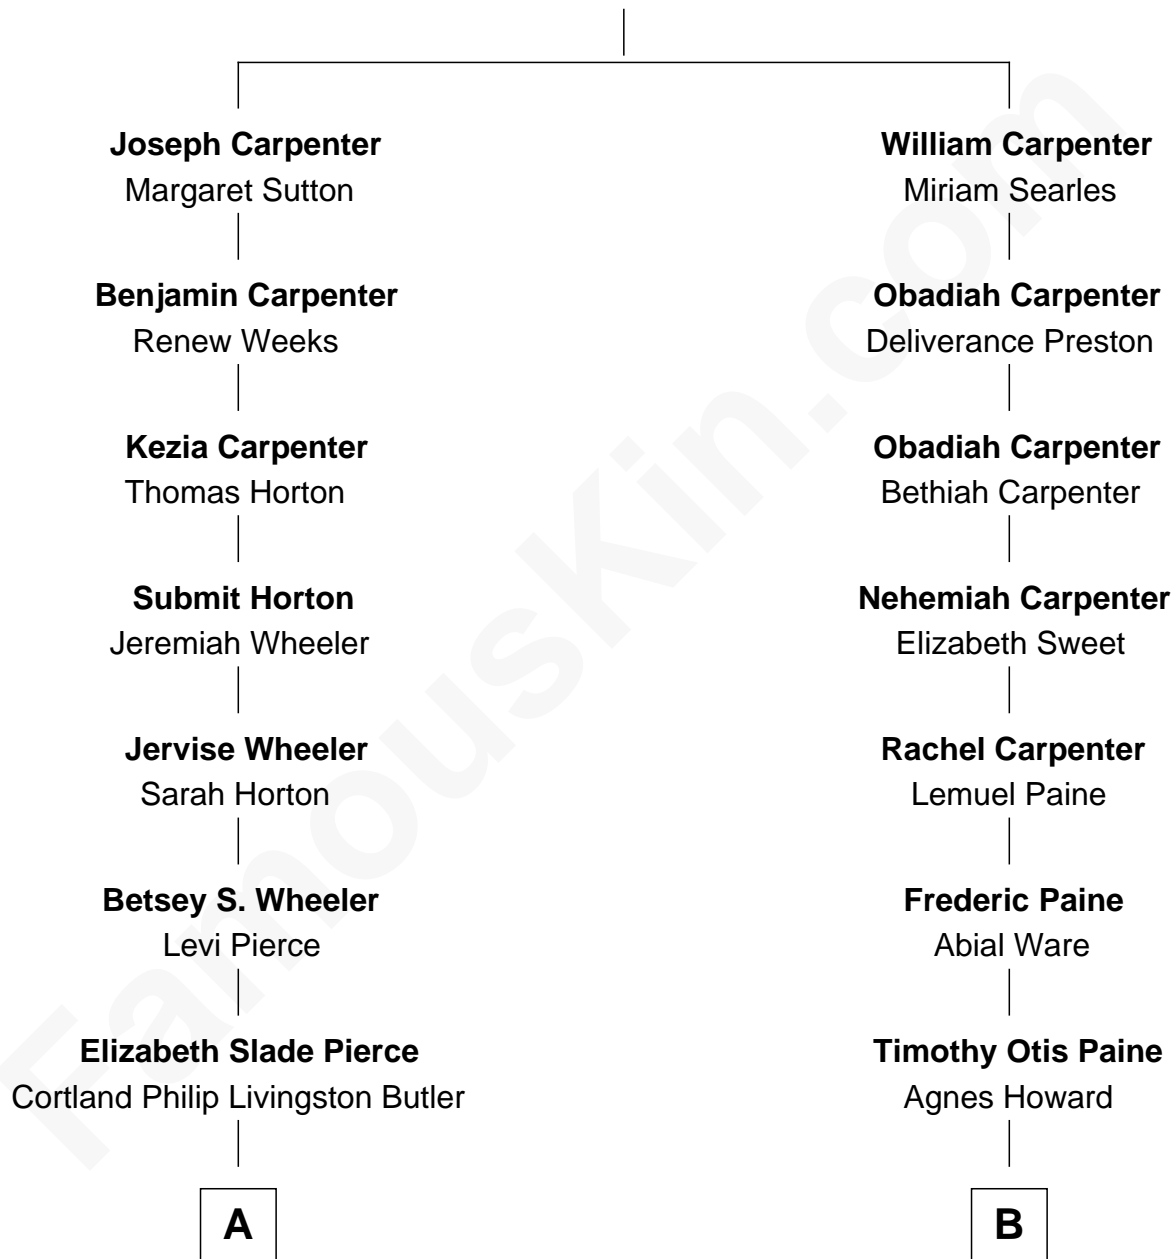

# FamousKin.com Relationship Chart of

**George H. W. Bush**

41st U.S. President

10th cousin of

**Amy Grant**

Christian/Pop Singer and Songwriter

**William Carpenter**

Abigail Briant

**A**

**Mary Elizabeth Butler**  
Robert Emmet Sheldon

**Flora Sheldon**  
Samuel Prescott Bush

**Prescott Sheldon Bush**  
Dorothy Wear Walker

**George H. W. Bush**  
*41st U.S. President*

**B**

**Isabel Paine**  
Henry Hastings Grant

**Otis Paine Grant**  
Mizella Burton

**Dr. Burton Paine Grant**  
Gloria Dean Napier

**Amy Grant**  
*Christian/Pop Singer and Songwriter*