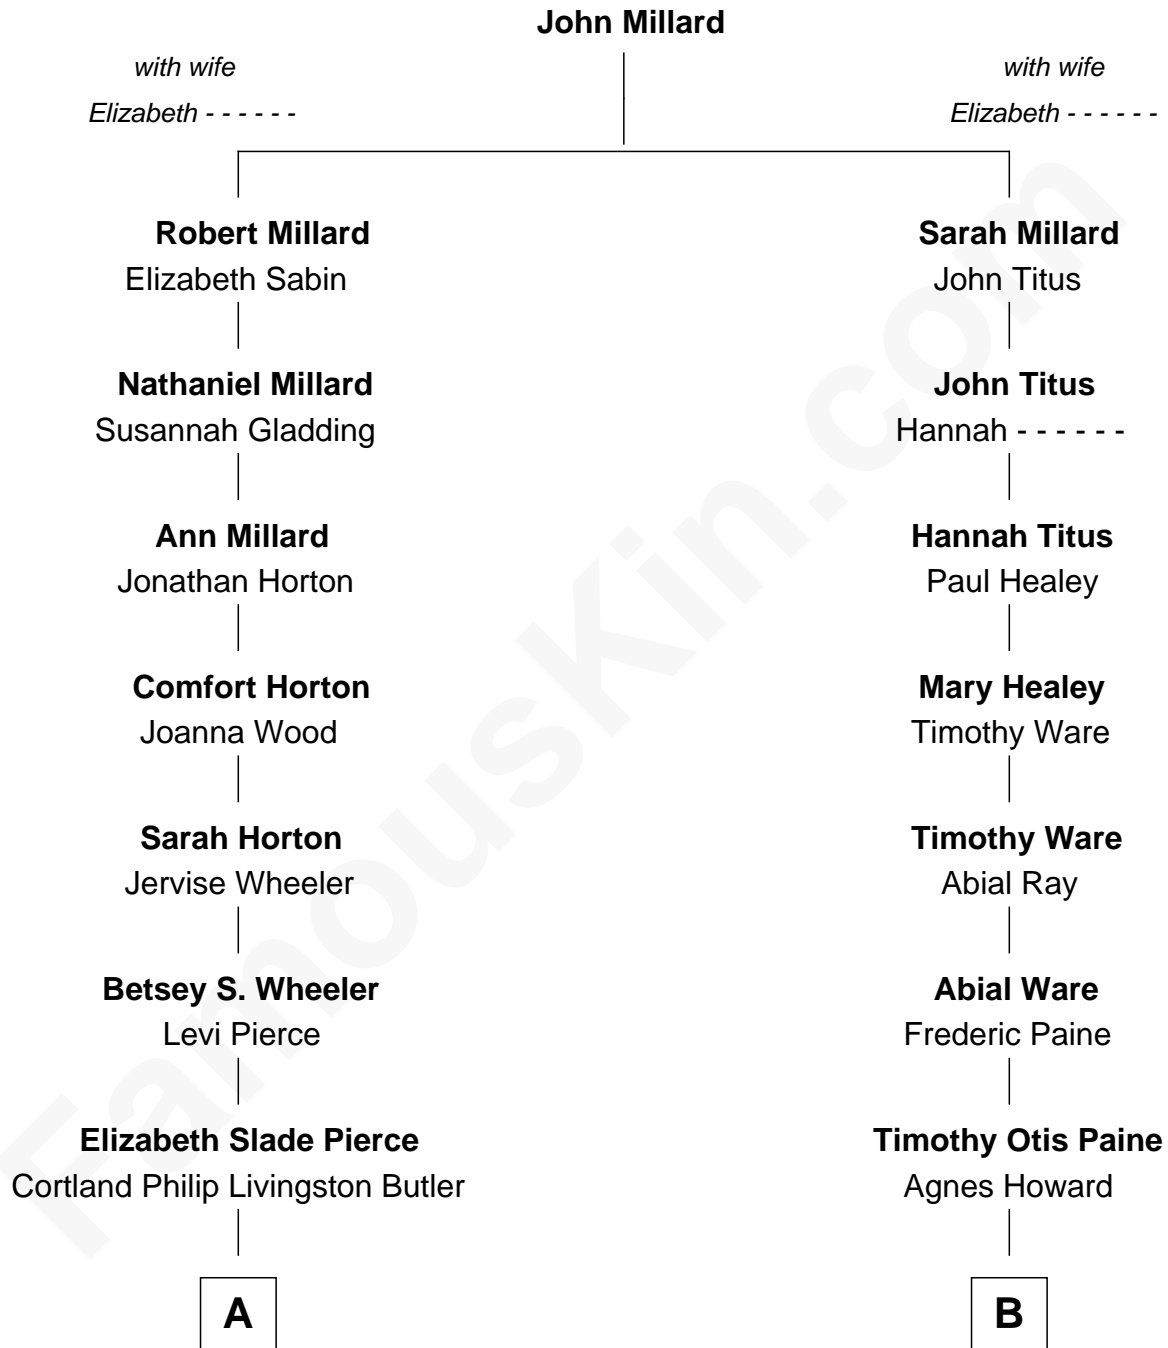

FamousKin.com Relationship Chart of

George H. W. Bush

41st U.S. President

10th cousin of

Amy Grant

Christian/Pop Singer and Songwriter

A

Mary Elizabeth Butler
Robert Emmet Sheldon

Flora Sheldon
Samuel Prescott Bush

Prescott Sheldon Bush
Dorothy Wear Walker

George H. W. Bush
41st U.S. President

B

Isabel Paine
Henry Hastings Grant

Otis Paine Grant
Mizella Burton

Dr. Burton Paine Grant
Gloria Dean Napier