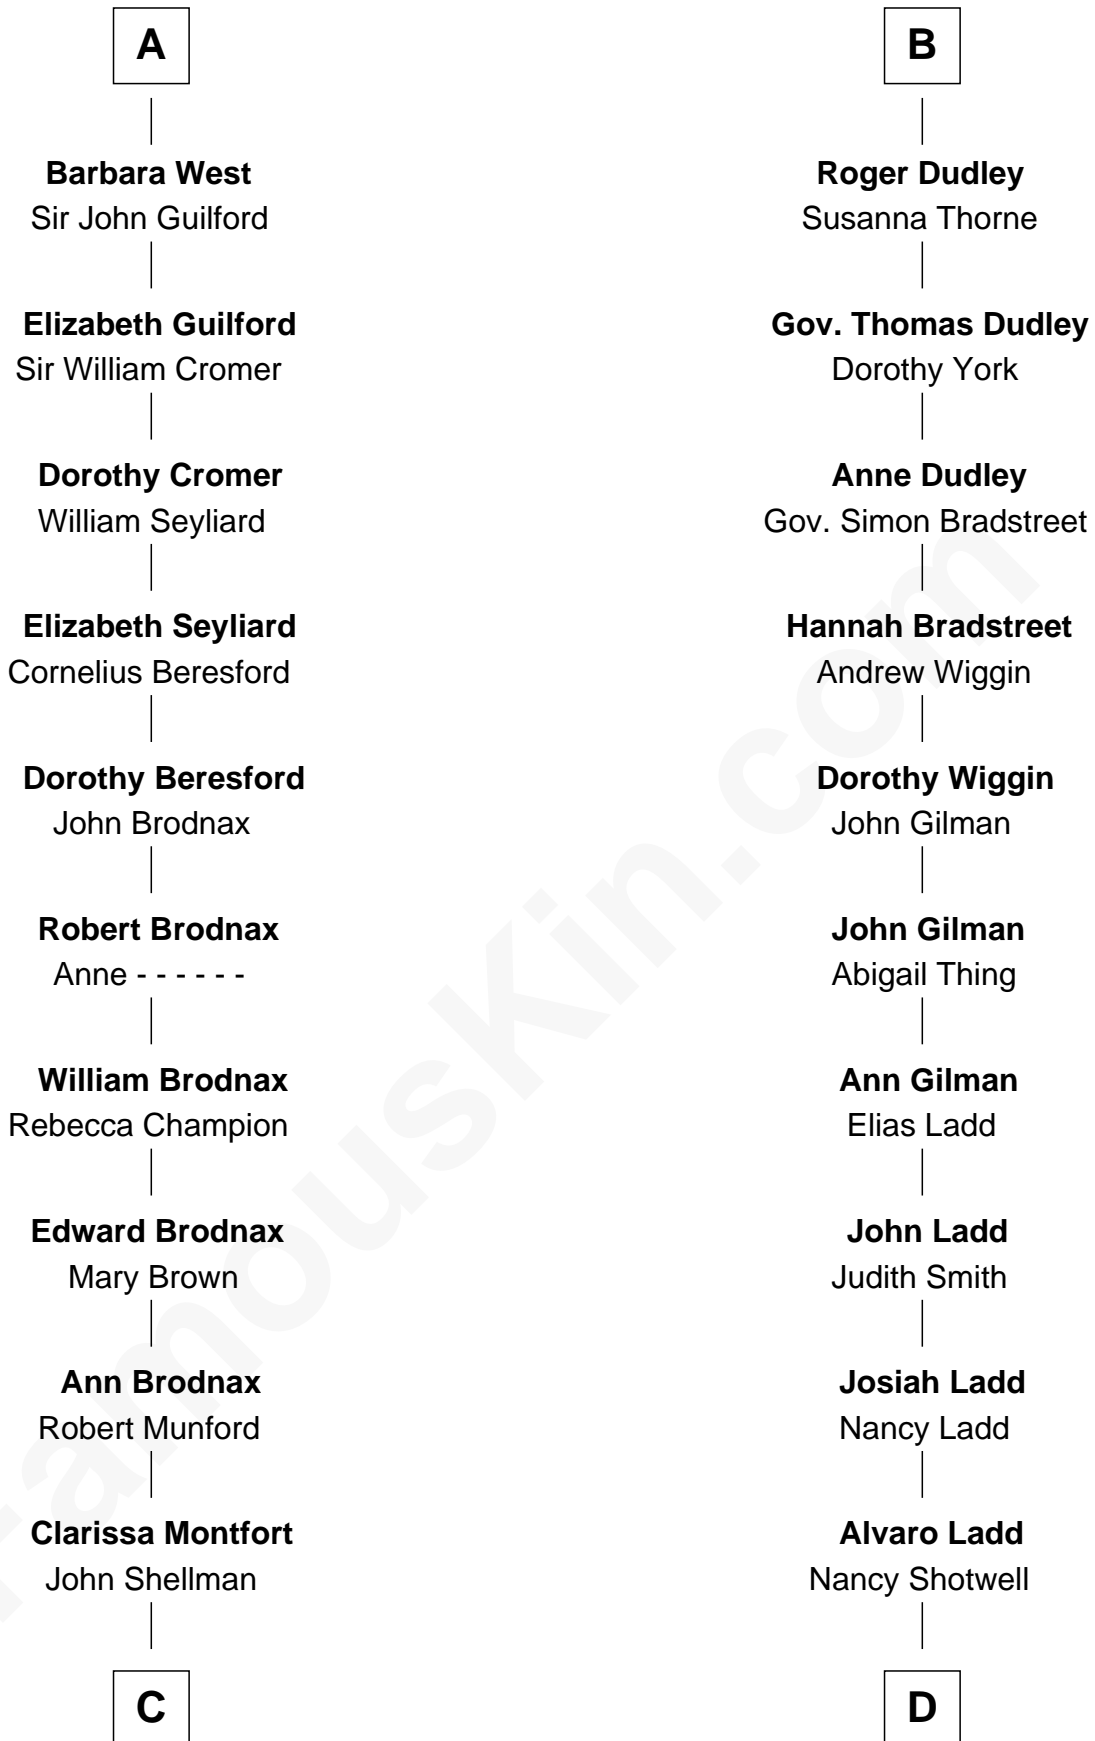

**FamousKin.com**  
**Relationship Chart of**  
**George H. W. Bush**  
*41st U.S. President*

19th cousin 2 times removed of

**Alan Ladd**  
*Movie Actor*

**C**

**Susan Montfort Shellman**

Samuel Howard Fay

**Harriet Eleanor Fay**

Rev. James Smith Bush

**Samuel Prescott Bush**

Flora Sheldon

**Prescott Sheldon Bush**

Dorothy Wear Walker

**George H. W. Bush**

*41st U.S. President*