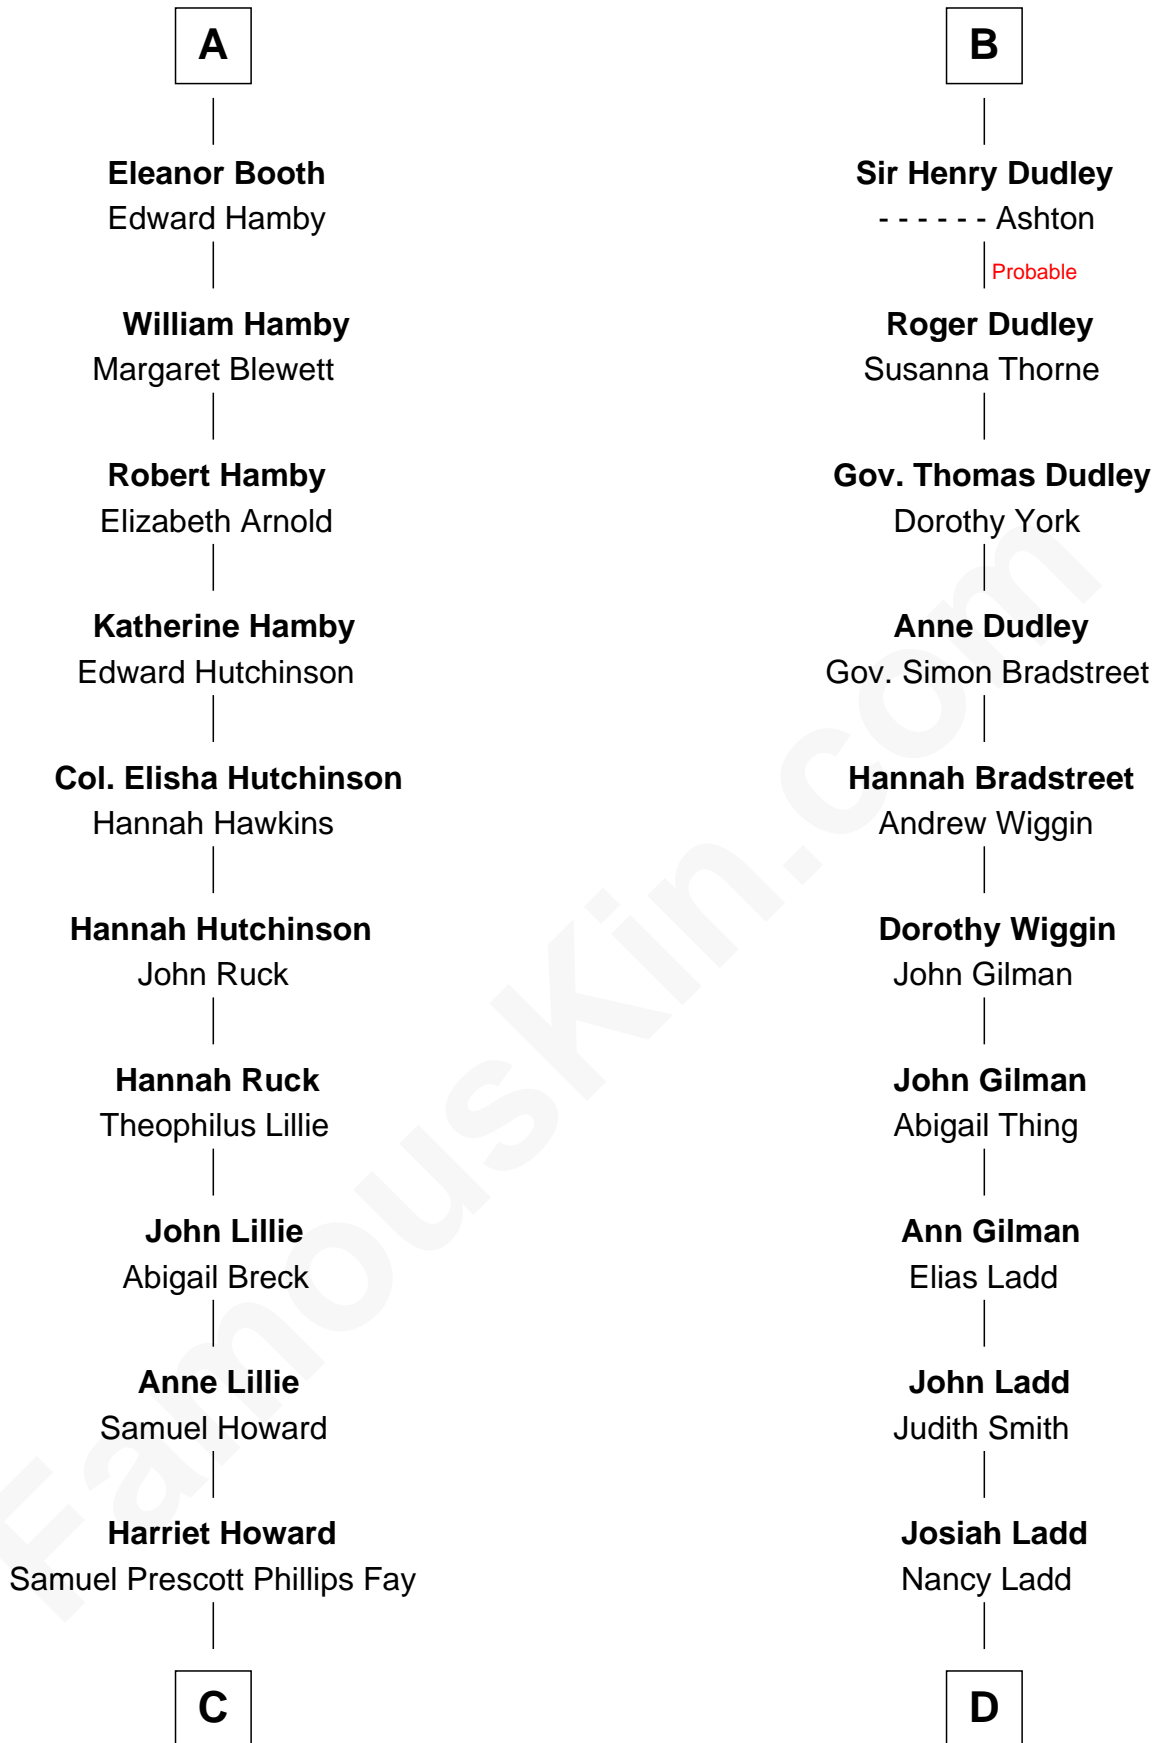

## Relationship Chart of

### George H. W. Bush

41st U.S. President

20th cousin 1 time removed of

**Alan Ladd**  
Movie Actor

**C**

**Samuel Howard Fay**  
Susan Montfort Shellman

**Harriet Eleanor Fay**  
Rev. James Smith Bush

**Samuel Prescott Bush**  
Flora Sheldon

**Prescott Sheldon Bush**  
Dorothy Wear Walker

**George H. W. Bush**  
*41st U.S. President*

**D**

**Alvaro Ladd**  
Nancy Shotwell

**Oscar F. Ladd**  
Julia Henrietta Meigs

**Alan Harwood Ladd**  
Selina Raleigh