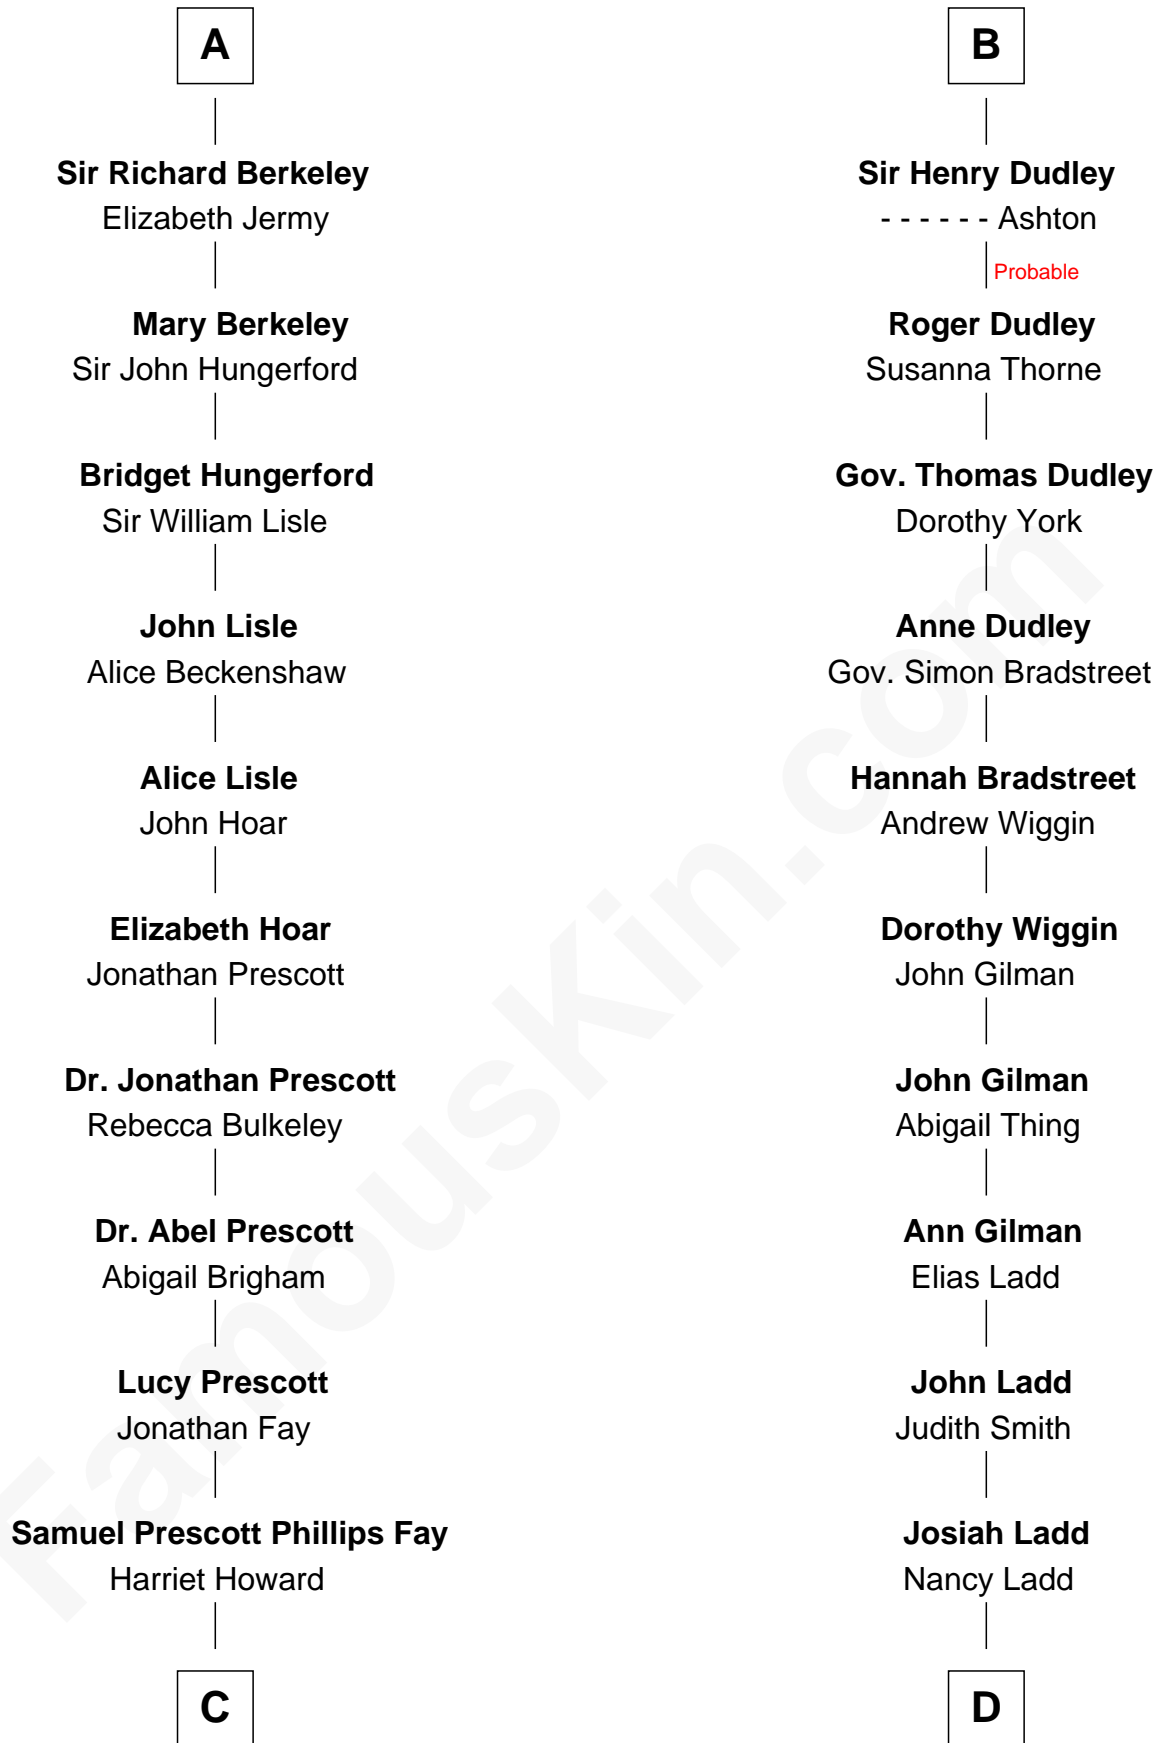

FamousKin.com
Relationship Chart of
George H. W. Bush
41st U.S. President

20th cousin 1 time removed of

Alan Ladd
Movie Actor

C

Samuel Howard Fay
Susan Montfort Shellman

Harriet Eleanor Fay
Rev. James Smith Bush

Samuel Prescott Bush
Flora Sheldon

Prescott Sheldon Bush
Dorothy Wear Walker

George H. W. Bush
41st U.S. President

D

Alvaro Ladd
Nancy Shotwell

Oscar F. Ladd
Julia Henrietta Meigs

Alan Harwood Ladd
Selina Raleigh