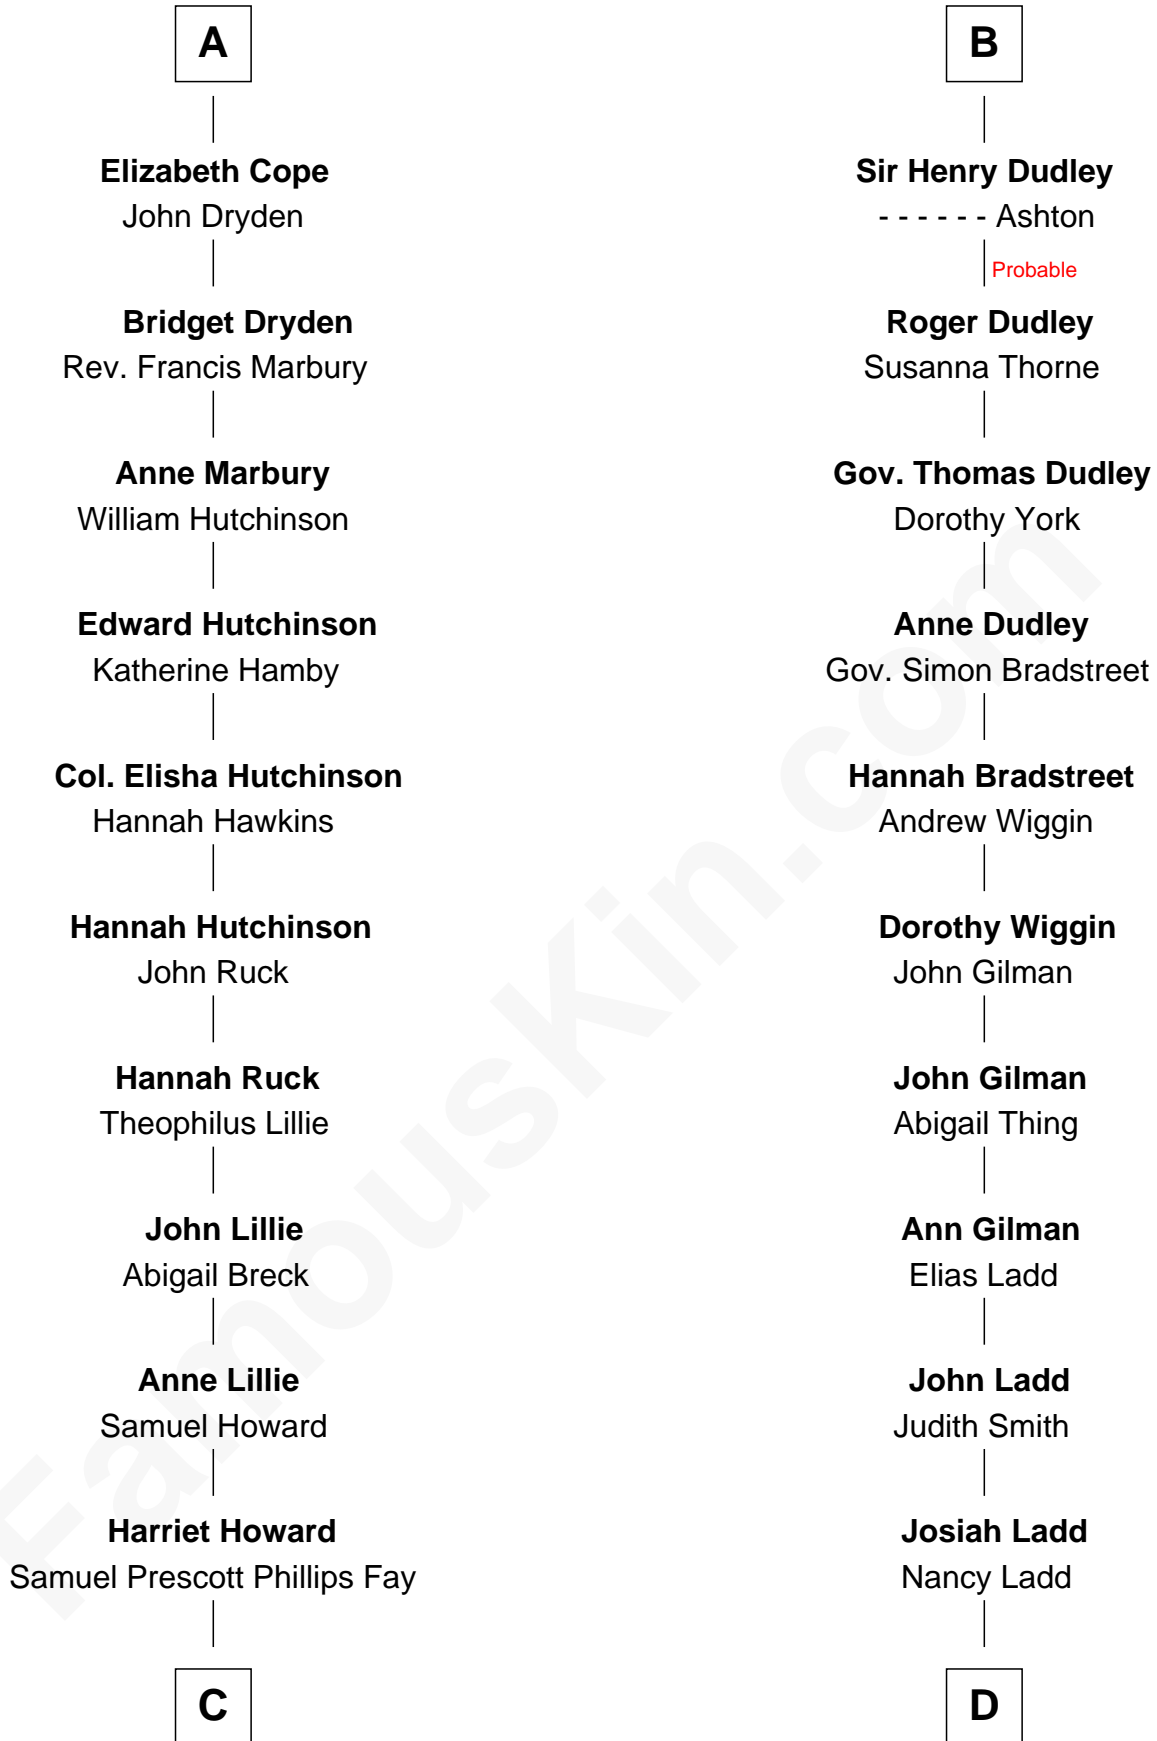

**FamousKin.com**  
**Relationship Chart of**  
**George H. W. Bush**  
*41st U.S. President*

20th cousin 1 time removed of

**Alan Ladd**  
*Movie Actor*

**Margaret de Audley**  
 Ralph de Stafford

**C**

**Samuel Howard Fay**  
Susan Montfort Shellman

**Harriet Eleanor Fay**  
Rev. James Smith Bush

**Samuel Prescott Bush**  
Flora Sheldon

**Prescott Sheldon Bush**  
Dorothy Wear Walker

**George H. W. Bush**  
*41st U.S. President*

**D**

**Alvaro Ladd**  
Nancy Shotwell

**Oscar F. Ladd**  
Julia Henrietta Meigs

**Alan Harwood Ladd**  
Selina Raleigh

**Alan Ladd**  
*Movie Actor*